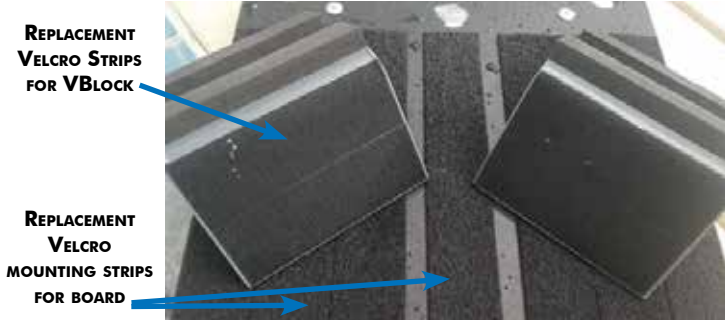

9 SAFETY SUPPLIES

Vblocks and Spineboard Parts

Come with your spineboard, but also available as a replacement item. They attach to the spineboard with Velcro. Sized for your adult or child spineboard. Have ear holes and come with a head strap.

Item No	Description	Price
19 05 03	VBlock (Transport Strap included)	$121.50
19 05 05	Replacement head strap	$11.00
19 05 15	Replacement Transport Strap	$31.75
19 05 04	Replacement Velcro mounting strips for board (7 required) - 2" x 11" Female	$4.25
19 05 14	Replacement Velcro Straps for VBlock (4 required) - 2" x 5 1/2" Male	$4.25
19 05 08	Replacement Spineboard Skids (bottom of board)	$62.00/pr