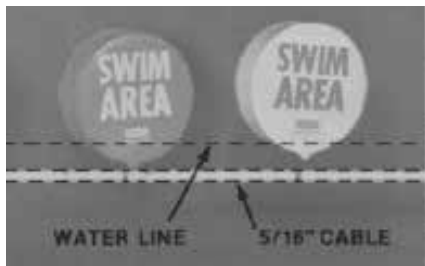

Item No	Size	Rope size	Ea.	Case
1501	Float 3" x 5"	3/8" - 1/2"	\$16.99	\$311.76
1502	Float 5" x 9"	3/4" - 7/8"	\$25.99	\$479.76
1501-RL	Rope Lok	3/8" - 1/2"	\$1.55	\$23.76
1502-RL	Rope Lok	3/4" - 7/8"	\$1.55	\$23.76

FOB Factory

SIGN BUOYS

MODEL #425-R

MODEL #423-0

Regulatory and Barrier Buoys

Regulatory Buoys are 12" diameter x 59", with almost 48" above the water line.

The Barrier Floats are 12" x 36" economy model. Rope passes continuously through buoy. Minimum quantity of 3.

Item No	Description	Price
18 05 01	425-R Regulatory Buoy	\$POR
18 05 02	423-0 Barrier Float - Price/float	\$POR

Sign Rope Buoys

Highly visible - permanently maintains an upright position by weight of 5/16" cable. 100% closed - cell construction. 7 1/4" diameter by 3" thick. Minimum quantity of 12.