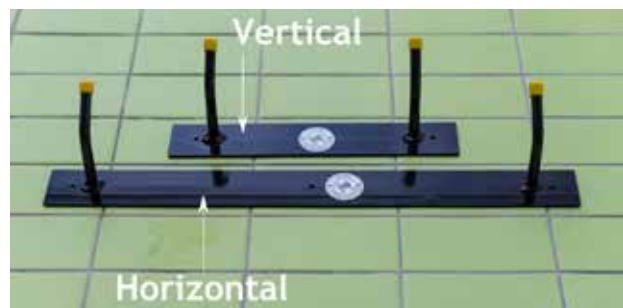

Mounting Brackets

These are hooks designed to install in your facility to hang & store your spineboards deck side for quick deploy when needed. Two configurations to choose from both work on all spineboards; Horizontal or Vertical. The brackets come with mounting hardware

Item No	Description	Price
19 05 09	Mounting Bracket Vertical	$37.25
19 05 18	Mounting Bracket Horizontal	$46.25