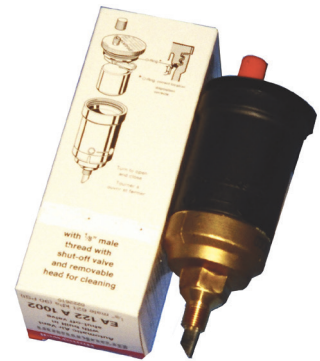

VALVES

Valves

Praher Double Union Ball Valves, supplied with slip x slip adaptors. PVC 150 PSI.

Item No	Size	Price
12 08 01	1/2"	\$15.15
12 08 02	3/4"	\$15.95
12 08 03	1"	\$19.95
12 08 04	1 1/2"	\$27.90
12 08 05	2"	\$35.75
12 08 06	2 1/2"	\$145.90
12 08 07	3"	\$224.30

Astral PVC Butterfly Valves

Item No	Size	Price
12 09 02	2 & 2 1/2"	POR
12 09 03	3"	\$235.75
12 09 04	4"	\$261.25
12 09 05	5"	NLA
12 09 06	6"	\$358.95
12 09 07	8"	\$POR

Automatic Air Relief Valve

Automatic Air Relief Valve complete with built-in shut off valve and removable head for cleaning. 1/8 NPT Brass & PVC.

Item No	Description	Price
12 02 01	Automatic Air Relief Valve	\$69.50

BUTTERFLY VALVES

These are very sturdy, high quality valves at a reasonable price. Two models are available. Wafer style valves are designed to fit between two flanges, being held in place by long bolts that go from flange to flange, capturing the valve in the middle. The bolt patterns of all flanges and valves are an industrial standard so everything matches. The second model is Lug style, where the valve is designed to be bolted to each flange separately. Each bolt hole is threaded in the valve so that each flange can be removed independently without disturbing the valve. Plumbing can be removed from either side independently while the other side is still attached and in use. The valve bodies are all cast iron. They have a seat or gasket that forms the flange gasket on either side and runs continuously through the body, forming the seat gasket as well. This prevents any liquid from coming into contact with the cast iron body. The shafts are 410 stainless steel with EPDM shaft seals, and the discs are aluminum bronze. Lever handles are supplied on valves up to 8", larger valves are gear actuated.