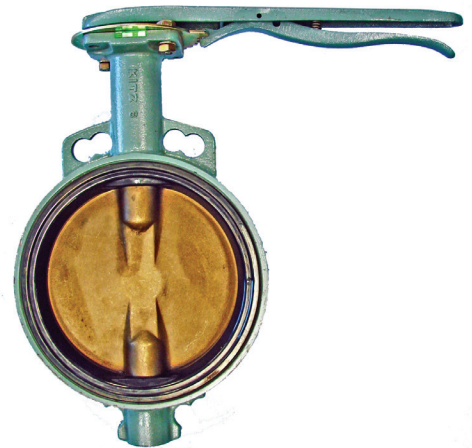

Item No	Description	Price
12 09 10	2" Wafer Style	$98.96
12 09 11	2 1/2" Wafer Style	$118.65
12 09 12	3" Wafer Style	$135.15
12 09 13	4" Wafer Style	$151.32
12 09 14	5" Wafer Style	$198.82
12 09 15	6" Wafer Style	$229.90
12 09 16	8" Wafer Style	$307.30
12 09 17	10" Wafer Style-Gear	$528.38
12 09 18	12" Wafer Style-Gear	$411.86
12 09 19	2" Lug Style	$122.10
12 09 20	2 1/2" Lug Style	$140.15
12 09 21	3" Lug Style	$151.60
12 09 22	4" Lug Style	$204.70
12 09 23	5" Lug Style	$269.69
12 09 24	6" Lug Style	$256.10
12 09 25	8" Lug Style	$380.68
12 09 26	10" Lug Style-Gear	$690.25
12 09 27	12" Lug Style-Gear	$888.88

Larger sizes available on request.

WAFER BUTTERFLY VALVE