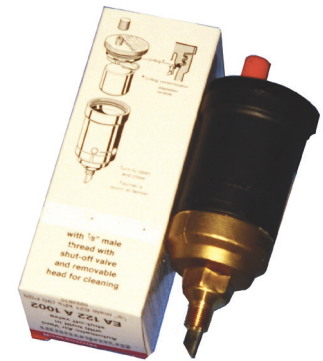

VALVES

Valves

Praher Double Union Ball Valves, supplied with slip x slip adaptors. PVC 150 PSI.

Item No	Size	Price
12 08 01	1/2"	\$15.15
12 08 02	3/4"	\$15.95
12 08 03	1"	\$19.95
12 08 04	1 1/2"	\$27.90
12 08 05	2"	\$35.75
12 08 06	2 1/2"	\$145.90
12 08 07	3"	\$224.30

Astral PVC Butterfly Valves

Item No	Size	Price
12 09 02	2 & 2 1/2"	POR
12 09 03	3"	\$209.50
12 09 04	4"	\$232.20
12 09 05	5"	POR
12 09 06	6"	\$330.85
12 09 07	8"	\$475.25

Automatic Air Relief Valve

Automatic Air Relief Valve complete with built-in shut off valve and removable head for cleaning. 1/8 NPT Brass & PVC.

Item No	Description	Price
12 02 01	Automatic Air Relief Valve	\$69.50

BUTTERFLY VALVES

These are very sturdy, high quality valves at a reasonable price. Two models are available. Wafer style valves are designed to fit between two flanges, being held in place by long bolts that go from flange to flange, capturing the valve in the middle. The bolt patterns of all flanges and valves are an industrial standard so everything matches. The second model is Lug style, where the valve is designed to be bolted to each flange separately. Each bolt hole is threaded in the valve so that each flange can be removed independently without disturbing the valve. Plumbing can be removed from either side independently while the other side is still attached and in use. The valve bodies are all cast iron. They have a seat or gasket that forms the flange gasket on either side and runs continuously through the body, forming the seat gasket as well. This prevents any liquid from coming into contact with the cast iron body. The shafts are 410 stainless steel with EPDM shaft seals, and the discs are aluminum bronze. Lever handles are supplied on valves up to 8", larger valves are gear actuated.