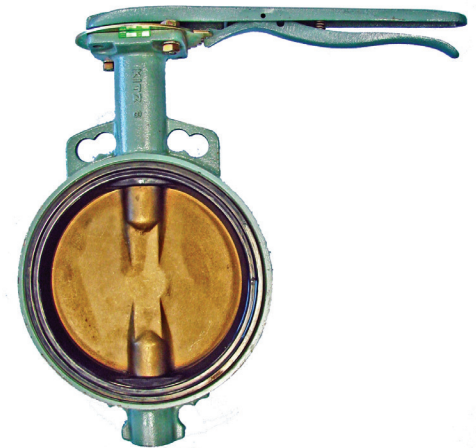

Item No	Description	Price
12 09 10	2" Wafer Style	$98.96
12 09 11	2 1/2" Wafer Style	$118.65
12 09 12	3" Wafer Style	$135.15
12 09 13	4" Wafer Style	$151.32
12 09 14	5" Wafer Style	$198.82
12 09 15	6" Wafer Style	$229.90
12 09 16	8" Wafer Style	$307.30
12 09 17	10" Wafer Style-Gear	$528.38
12 09 18	12" Wafer Style-Gear	$411.86
12 09 19	2" Lug Style	$122.10
12 09 20	2 1/2" Lug Style	$140.15
12 09 21	3" Lug Style	$151.60
12 09 22	4" Lug Style	$204.70
12 09 23	5" Lug Style	$269.69
12 09 24	6" Lug Style	$256.10
12 09 25	8" Lug Style	$380.68
12 09 26	10" Lug Style-Gear	$690.25
12 09 27	12" Lug Style-Gear	$888.88

Larger sizes available on request.

WAFER BUTTERFLY VALVE