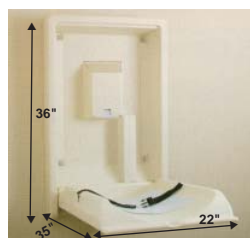

TOT DOCKS

Deluxe Tot Dock

This Tot Dock was designed to be the most easily removed one on the market. It weighs just 75 pounds and with folding legs can be easily removed by one person. The platform is 38" wide and 60" long and the height is adjustable to 12", 14", or 16". It has a non-skid surface and optional 28" high hand rails are available. There are plastic bumpers on the edges to protect the pool edge and with the folding legs can be easily stored flush against a wall taking up very little space. The tot dock is made of marine grade aluminum coated with a high visibility non-skid finish and the railings are aluminum reinforced PVC. Each Tot Dock comes with one long and one short rail.

Tot docks come with fasteners so that two or more can be fastened together to make larger platforms of any configuration. **FOB Factory**

Item No	Description	Price
17 30 02	Deluxe Tot Dock c/w 1 long & 1 short rail	$1675.00
17 30 10	Optional side (short) rail	$223.60
17 30 15	Optional front (long) rail	$295.00
17 30 16	Set of 4 replacement legs	$515.00
17 30 17	SS leg clips (each)	$45.25

INFANT CHANGING TABLES

Child Protection Seat

Koala's child protection seat can be mounted anywhere an adult with toddler may need free hands. Mount a child protection seat in a bathroom stall, changing area or shower area so parents with little ones can have a few minutes of secure, clean, hands off supervision.

The child protection seat is rated for loads up to 50 lbs. It requires less than 2 square feet of wall surface and when closed, it extends just 6" from the wall.

Item No	Description	Price
17 09 01	Koala Child Protection Seat	$140.00
KB-725	Replacement Strap	$29.50

VERTICAL

Baby Change Table