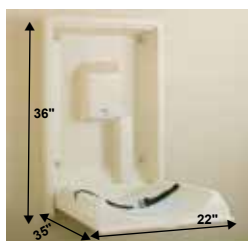

VERTICAL

Baby Change Table

Probably the best-known name in changing stations Koala sets the standard for durability and safety. Koala station is rated for loads up to 50 lbs. Its all-plastic exterior is very long lasting in aquatic center environment.

Instructions molded onto the casing.

Item No	Description	Price
17 08 01	Koala Baby Change Station Horizontal or vertical - no lock	$465.00

Replacement Parts and Supplies

KB-150/99	Box of 500 paper liners	$95.50
KB-825	Door labels	$16.50
KB-877	Shock absorber vertical	$33.40
KB-889	Safety strap vertical	$29.50
KB-874	Shock Absorber - Horizontal	$33.40
KB-885	Safety Strap - Horizontal	$29.50