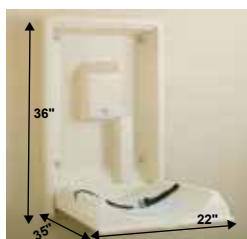

VERTICAL

Baby Change Table

Probably the best-known name in changing stations Koala sets the standard for durability and safety. Koala station is rated for loads up to 50 lbs. Its all-plastic exterior is very long lasting in aquatic center environment.

Instructions molded onto the casing.

Item No	Description	Price
17 08 01	Koala Baby Change Station Horizontal or vertical - no lock	$465.00

Replacement Parts and Supplies

KB-150/99	Box of 500 paper liners	$95.50
KB-825	Door labels	$16.50
KB-877	Shock absorber vertical	$33.40
KB-889	Safety strap vertical	$29.50
KB-874	Shock Absorber - Horizontal	$33.40
KB-885	Safety Strap - Horizontal	$29.50