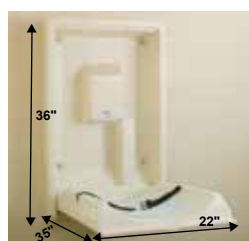

VERTICAL

Baby Change Table

Probably the best-known name in changing stations Koala sets the standard for durability and safety. Koala station is rated for loads up to 50 lbs. Its all-plastic exterior is very long lasting in aquatic center environment.

Instructions molded onto the casing.

Item No	Description	Price
17 08 01	Koala Baby Change Station Horizontal or vertical - no lock	$465.00

Replacement Parts and Supplies

KB-150/99	Box of 500 paper liners	$95.50
KB-825	Door labels	$16.50
KB-877	Shock absorber vertical	$33.40
KB-889	Safety strap vertical	$29.50
KB-874	Shock Absorter - Horizontal	$33.40
KB-885	Safety Strap - Horizontal	$29.50