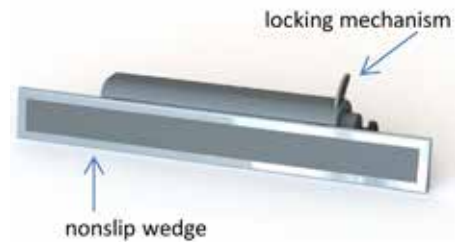

Backstroke Start Wedge by Colorado Time Systems

The Backstroke Wedge is a non-slip wedge 65 X 8 CM, angled at 10 degrees, to provide a solid base for Backstroke starts. Normal installation is to strap the Wedge around the vertical post of the Starting Block. The Wedge is unlocked and pulled down into the water by the swimmer to start, and automatically retracts up and out of the way after the start.

FOB Factory.

Model	Description	Price
143081	Backstroke Start Wedge w/Short 5.75" brkr & Strap	$902.25 each
143081	Backstroke Start Wedge w/Long 9.25" brkr & Strap	$902.25 each

Colorado Touchpads

Model no	Description	Price
TP - 60	60"	$1030.20
TP - 60G	60" Aqua grip	$1133.85
TP - 78	78"	$1236.20
P - 78G	78" Aqua grip	$1277.98
4000-0040	Touchpad Brackets	$79.05

Gutter diagram required with order.