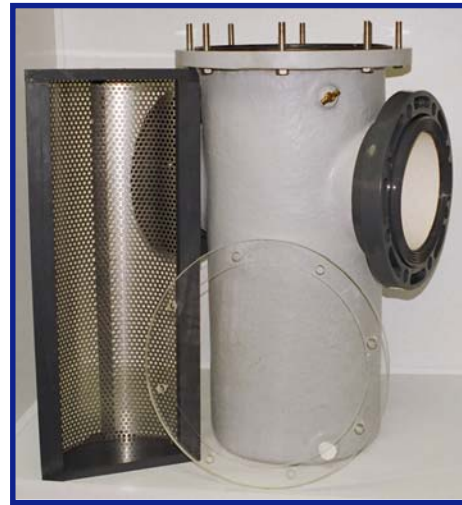

REPLACEMENT STRAINERS

Custom Fibreglass & PVC Strainers

Our custom strainers are suitable for both new installations and replacement of older strainers. Custom strainers really save time and money for replacement applications since each one can be built to fit existing plumbing. Strainers are supplied with: Vanstone flanges for inlet and outlet connections, an extra long basket to extend run between cleanings, air bleed valve and clear lid. These have worked very well replacing old Hayward and Jacuzzi cast iron strainers as they rust out.

Item No	Pipe Size	Price
11 34 07	2"	$1575.00
11 34 01	2 1/2"	$1575.00
11 34 02	3"	$1583.85
11 34 03	4"	$1715.00
11 34 04	6"	$2039.00
11 34 05	8"	$2773.50
11 34 06	10"	$3966.50

Custom Heavy Duty Fiberglass and PVC strainer