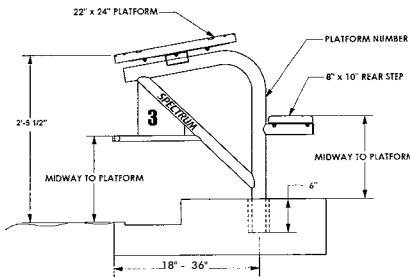

The Grizzly is very simple, strong and easy to install. It fits setbacks of 20" to 30" and heights up to 29 1/2". Excellent stability, designed to be as rock rigid as many dual post blocks. Fits most deck configurations. Slip anchor requires no wrench to remove. Top size is 23" x 25". **FOB Factory**

The Quick Silver is a low profile Grizzly designed for use where set back is 12" - 24".

QUICK SILVER LOW PROFILE

SINGLE POST ANCHOR #21700

Growler - Slip In/Slip Out by Spectrum

The Growler is a Grizzly with a larger top and can be set back further. The Platform is 25" by 32" single piece with a molded non-slip surface. Top suitable for track style starts. It is easy to install or remove and can be done by one person without tools. Designed for set back of 26" to 36". **FOB Factory.**

Model No	Description	1 to 4	5+
21657	Growler	\$2692.17	\$2499.90
21700	Anchor	\$494.48	\$459.16
21653	Growler Side Step	\$2692.17	\$2499.90

Record Breaker-Slip In/Slip Out by Spectrum

The Record Breaker is a Growler with a stainless steel top, covered with a non-slip material. The top platform is 24" X 32" and the set back range is 18" to 35" Specify side or rear step. **FOB Factory.**