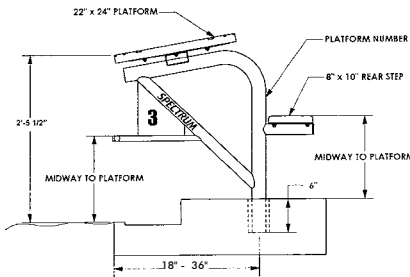

SINGLE POST ANCHOR #21700