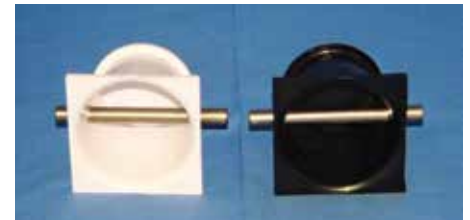

Frequency response:	100 - 10,000 Hz
Power handling capacity:	30 Watts continuous pink noise
Impedance:	8 ohms
Dispersion:	Omnidirectional underwater
Operating depth:	Up to 3.0 m (10.0 ft) below surface of water
Recommended installation depth:	1.2 m (4.0 ft)
Finish:	Pool blue
Dimensions:	Overall diameter: 18.26 cm (7.19 in.) Depth: 6.63 cm (2.61 in.)
Shipping weight:	1.8 kg (4.0 lb)
Cable length:	50 ft.

Model No	Description	Price
UV-30	Underwater Speaker	\$661.35

ROPE ANCHORS

Eyebolts

Model No	Description	Price
566365-03	1/2" diameter 13 TPI 304 SS	\$69.25
15 20 01	Reducer 3/4"-10 OD x 1/2"-13 ID	\$35.00

Pac Fab Rope Anchor

Model No	Description	Price
54-2044	Rope anchor - white plastic	\$16.65

Spectrum Stainless Steel Cup Anchor

This all Stainless Steel Cup Anchor is ideal for anchoring racing lanes or for salt chlorinated pools. It features a 4" square face plate, which is easy to tile around, a replaceable 1/2" eyebolt and a bonding lug. The whole fitting is very strong, durable and chemically inert and well suited to new commercial construction.