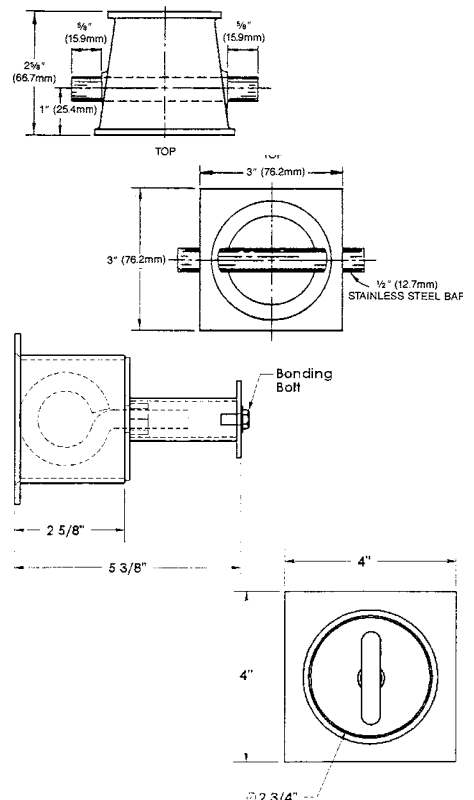

Frequency response:	100 - 10,000 Hz
Power handling capacity:	30 Watts continuous pink noise
Impedance:	8 ohms
Dispersion:	Omnidirectional underwater
Operating depth:	Up to 3.0 m (10.0 ft) below surface of water
Recommended installation depth:	1.2 m (4.0 ft)
Finish:	Pool blue
Dimensions:	Overall diameter: 18.26 cm (7.19 in.) Depth: 6.63 cm (2.61 in.)
Shipping weight:	1.8 kg (4.0 lb)
Cable length:	50 ft.

Model No	Description	Price
UV-30	Underwater Speaker	\$661.35

ROPE ANCHORS

Eyebolts

Model No	Description	Price
566365-03	1/2" diameter 13 TPI 304 SS	\$69.25
15 20 01	Reducer 3/4"-10 OD x 1/2"-13 ID	\$35.00

Pac Fab Rope Anchor

Model No	Description	Price
54-2044	Rope anchor - white plastic	\$16.65

Spectrum Stainless Steel Cup Anchor

This all Stainless Steel Cup Anchor is ideal for anchoring racing lanes or for salt chlorinated pools. It features a 4" square face plate, which is easy to tile around, a replaceable 1/2" eyebolt and a bonding lug. The whole fitting is very strong, durable and chemically inert and well suited to new commercial construction.