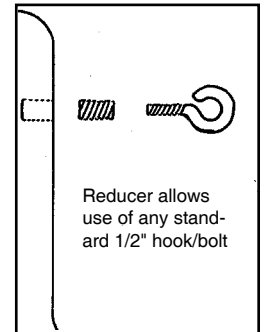

Underwater Speaker

University Sound Underwater Speaker model UV-30 25 Watt 8 Ohm speaker. Can be hung over pool side or installed in speaker niche if available. Two speakers are recommended for a 25 meter pool.

Frequency response:	100 - 10,000 Hz
Power handling capacity:	30 Watts continuous pink noise
Impedance:	8 ohms
Dispersion:	Omnidirectional underwater
Operating depth:	Up to 3.0 m (10.0 ft) below surface of water
Recommended installation depth:	1.2 m (4.0 ft)
Finish:	Pool blue
Dimensions:	Overall diameter: 18.26 cm (7.19 in.) Depth: 6.63 cm (2.61 in.)
Shipping weight:	1.8 kg (4.0 lb)
Cable length:	50 ft.

Model No	Description	Price
UV-30	Underwater Speaker	$661.35

ROPE ANCHORS

Eyebolts

Model No	Description	Price
566365-03	1/2" diameter 13 TPI 304 SS	$69.25
15 20 01	Reducer 3/4"-10 OD x 1/2"-13 ID	$35.00