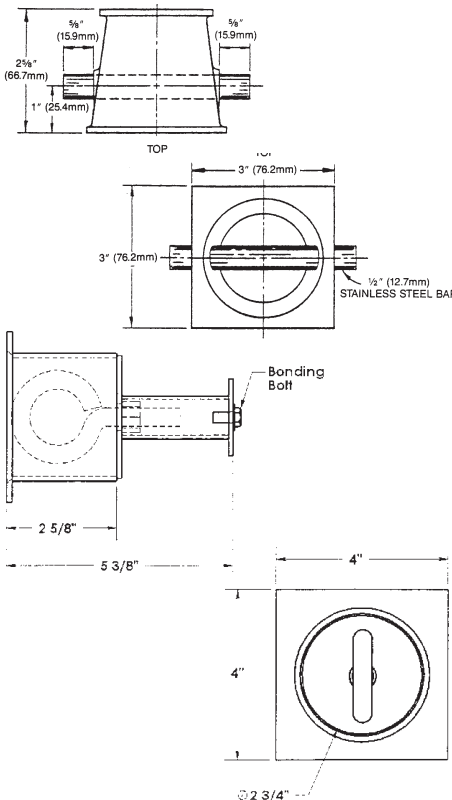

Frequency response:	100 - 10,000 Hz
Power handling capacity:	30 Watts continuous pink noise
Impedance:	8 ohms
Dispersion:	Omnidirectional underwater
Operating depth:	Up to 3.0 m (10.0 ft) below surface of water
Recommended installation depth:	1.2 m (4.0 ft)
Finish:	Pool blue
Dimensions:	Overall diameter: 18.26 cm (7.19 in.) Depth: 6.63 cm (2.61 in.)
Shipping weight:	1.8 kg (4.0 lb)
Cable length:	50 ft.

Model No	Description	Price
UV-30	Underwater Speaker	\$661.35

ROPE ANCHORS

Eyebolts

Model No	Description	Price
566365-03	1/2" diameter 13 TPI 304 SS	\$69.25
Custom	Reducer 3/4"-10 OD x 1/2"-13 ID	\$35.00

Pac Fab Rope Anchor

Model No	Description	Price
54-2044	Rope anchor - white plastic	\$15.75

Spectrum Stainless Steel Cup Anchor

This all Stainless Steel Cup Anchor is ideal for anchoring racing lanes or for salt chlorinated pools. It features a 4" square face plate, which is easy to tile around, a replaceable 1/2" eyebolt and a bonding lug. The whole fitting is very strong, durable and chemically inert and well suited to new commercial construction.