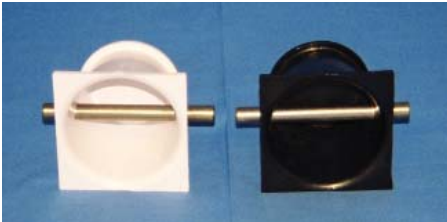

5 INLET FITTINGS & PARTS

Underwater Speaker

University Sound Underwater Speaker model UV-30 25 Watt 8 Ohm speaker. Can be hung over pool side or installed in speaker niche if available. Two speakers are recommended for a 25 meter pool.

Frequency response:	100 - 10,000 Hz
Power handling capacity:	30 Watts continuous pink noise
Impedance:	8 ohms
Dispersion:	Omnidirectional underwater
Operating depth:	Up to 3.0 m (10.0 ft) below surface of water
Recommended installation depth:	1.2 m (4.0 ft)
Finish:	Pool blue
Dimensions:	Overall diameter: 18.26 cm (7.19 in.) Depth: 6.63 cm (2.61 in.)
Shipping weight:	1.8 kg (4.0 lb)
Cable length:	50 ft.

Model No	Description	Price
UV-30	Underwater Speaker	\$661.35

ROPE ANCHORS

Eyebolts

Model No	Description	Price
566365-03	1/2" diameter 13 TPI 304 SS	\$69.25
Custom	Reducer 3/4"-10 OD x 1/2"-13 ID	\$35.00

Pac Fab Rope Anchor

Model No	Description	Price
54-2044	Rope anchor - white plastic	\$15.75

Spectrum Stainless Steel Cup Anchor

This all Stainless Steel Cup Anchor is ideal for anchoring racing lanes or for salt chlorinated pools. It features a 4" square face plate, which is easy to tile around, a replaceable 1/2" eyebolt and a bonding lug. The whole fitting is very strong, durable and chemically inert and well suited to new commercial construction.