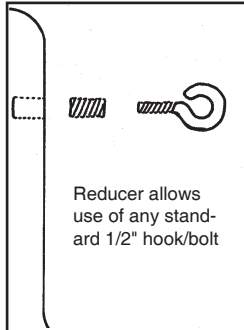

Frequency response:	100 - 10,000 Hz
Power handling capacity:	30 Watts continuous pink noise
Impedance:	8 ohms
Dispersion:	Omnidirectional underwater
Operating depth:	Up to 3.0 m (10.0 ft) below surface of water
Recommended installation depth:	1.2 m (4.0 ft)
Finish:	Pool blue
Dimensions:	Overall diameter: 18.26 cm (7.19 in.) Depth: 6.63 cm (2.61 in.)
Shipping weight:	1.8 kg (4.0 lb)
Cable length:	50 ft.

Model No	Description	Price
54-2044	Rope anchor - white plastic	\$15.75

Spectrum Stainless Steel Cup Anchor

This all Stainless Steel Cup Anchor is ideal for anchoring racing lanes or for salt chlorinated pools. It features a 4" square face plate, which is easy to tile around, a replaceable 1/2" eyebolt and a bonding lug. The whole fitting is very strong, durable and chemically inert and well suited to new commercial construction.