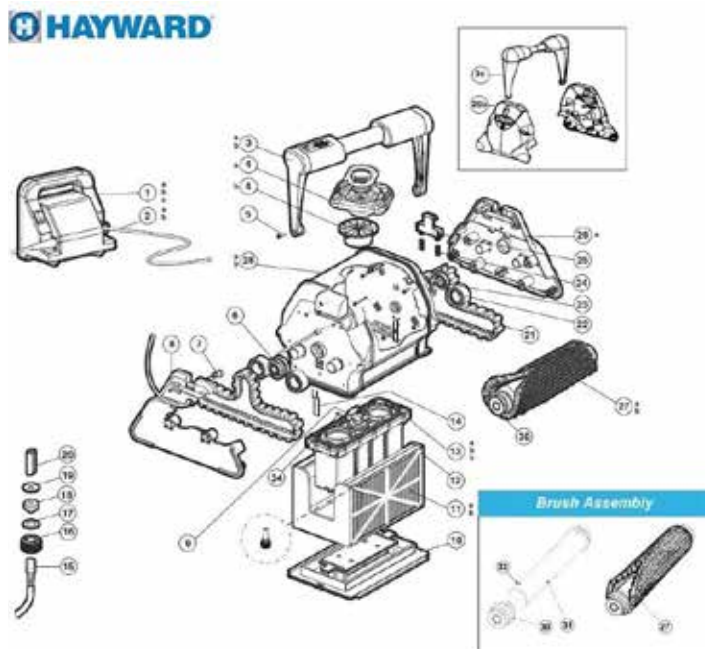

Tiger Shark 2

The Tiger Shark 2 is very similar to a Dolphin 3001. The two key differences are the lack of the Beachfront Entry Feature and the cord swivel. The makers of the Tiger Shark 2 have chosen to adopt a program of small changes to improve product durability and as these features were problematic they have been deleted for improved reliability. The current Tiger Shark 2 comes with a caddy cart, 100' cord, ac power supply/transformer, cartridge filter and 7 hour motor cycle. The unit is CSA approved. **The warranty is 1 year**, and excludes consumables, specifically the drive tracks, drive bearings and filter cartridge.

Model No.	Description	Price
RCX9956	Tiger Shark 2	$2138.75

TIGER SHARK 2 PARTS