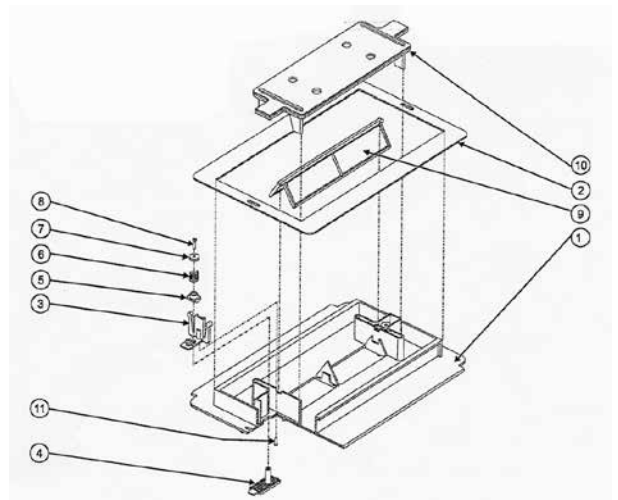

Bottom Lid Parts

Note: These also fit Old Style Dolphin Bottom Lids

Part No	ID#	Description	Price
RCX75001	#1	Lid Base	$38.50
RCX78005	#2	Gasket	$33.00
RCX75002	#3	Clip Support	$5.25
RCX75003	#4	Locking Plate	$7.25
RCX75004	#5	Clip Follower	$2.35
RCX12101	#6	Spring	$4.95
RCX12101	#7	Spring Retainer	$2.45
RCX12008	#8	Screw	$2.65
RCX75005	#9	Inlet Flap	$8.95