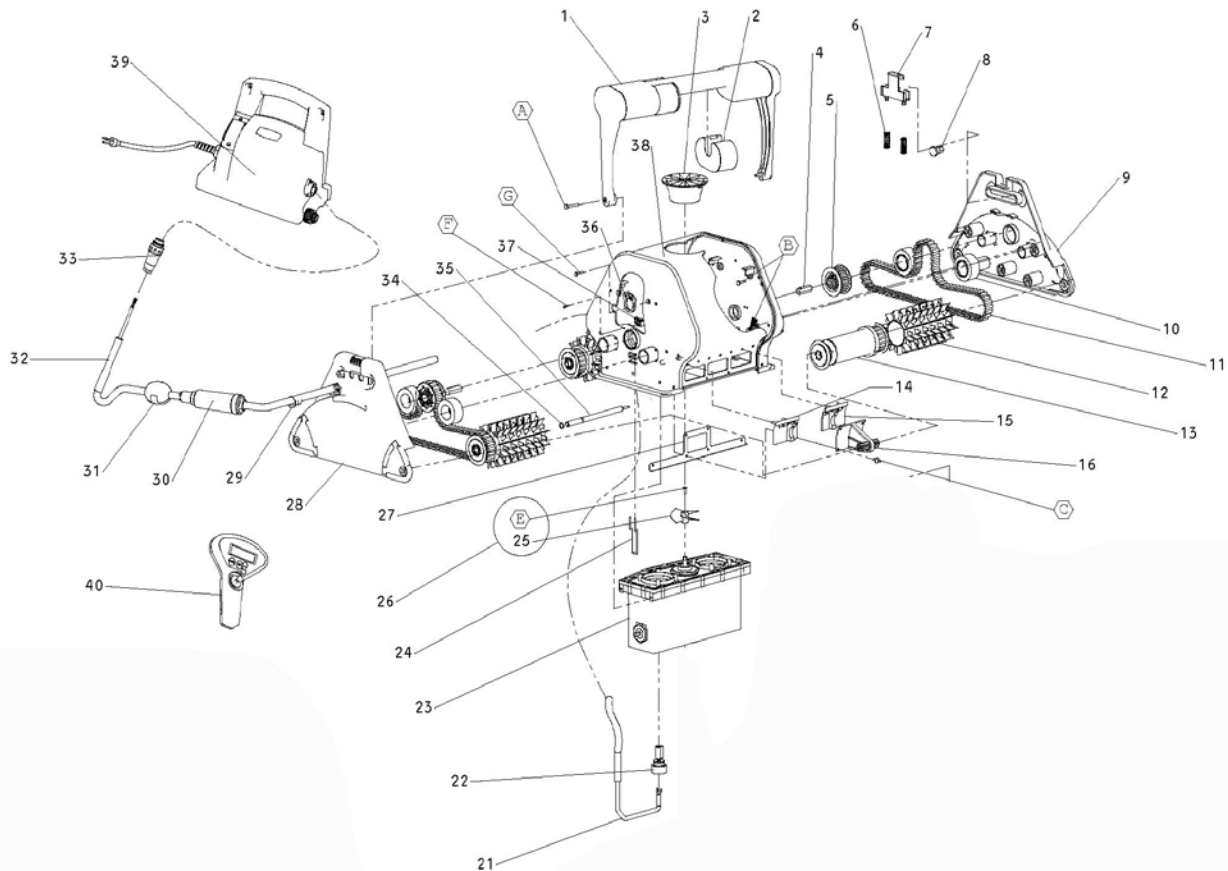

DOLPHIN DYNAMIC PRO X (3002)