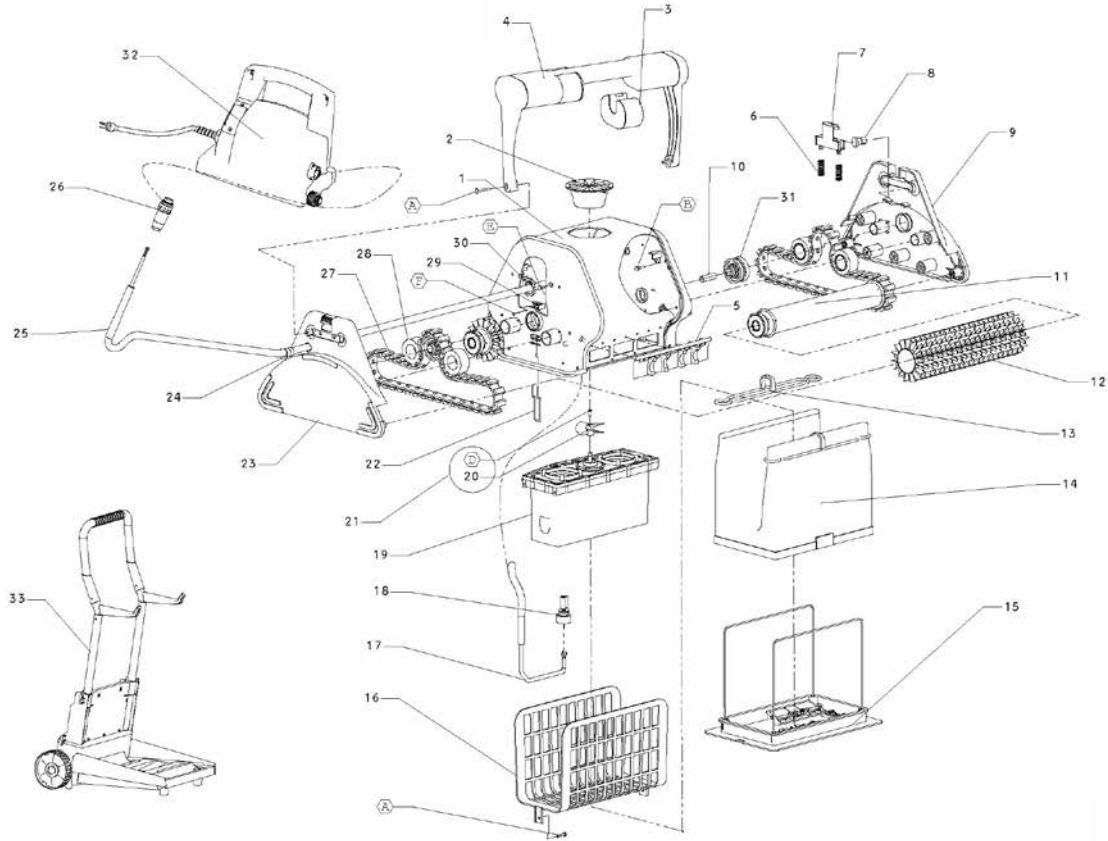

4 MAINTENANCE & CLEANING EQUIPMENT

DOLPHIN DC DIAGNOSTIC (3001) & HD