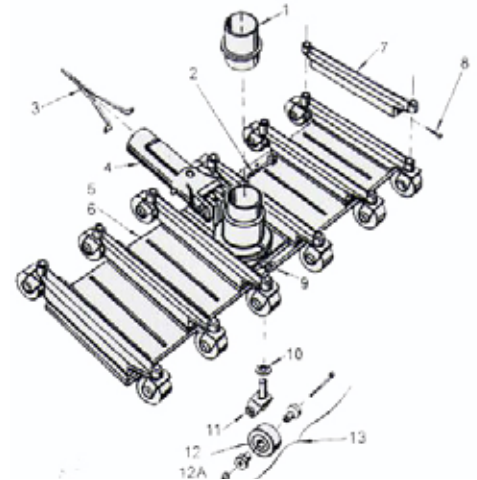

Hose to Wall Fittings

Item No	Description	Price
14 08 08	Plastic 1 1/2" MNPT x 1 1/2" Hose Barb	\$3.95
14 08 09	Plastic 2" MNPT x 2" Hose Barb	\$6.75

VACUUM HEADS

Economy Commercial Pool Vac

RL 250 is an economy vacuum head designed for commercial pools. Commercial pool features include: adjustable polyurethane wheels, 19" body, fits either 1½" or 2" hose and swivel adaptor (for 1½" only) allows hose to move freely without twisting. Snap-adapt handle fits onto pole easily and all parts can be replaced as needed.

Model No	Description	Price
R201126	19" wide polyethylene vacuum head, swivel wheels. Fits 1½" or 2" hose. Economy Vacuum Head RL 250	\$172.85

Parts Vac Head RL250

Model No	Dia. #	Description	Price
R201566	#1	Swivel Adapter	\$5.75
R22001	#3	Delrin spring clip	\$1.90
R201476	#4	Snap-Adapt handle (Plastic)	\$5.00
R201408	#4	All metal (steerable) Snap-Adapt *152	\$43.00
R03032	#7	Castor Support	\$7.45
R03058	#9	SS Retainer clip	\$7.45
R201626	#10	Adjustment washers (set of 8)	\$3.15
R03026	#11	SwivelCastor	\$7.45
R03021	#12	Platic Wheel	\$2.35
R201606	#13	Axle Assembly	\$4.20