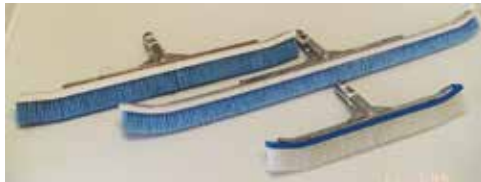

Stainless steel bristles and snap adaptor handles.

Model	Description	Price
RL709	9" Algae Brush S.S. Bristles	\$30.00
PS316	10" Algae Brush S.S. Bristles	\$35.75
RL718	18" Algae Brush S.S. Bristles	\$49.00