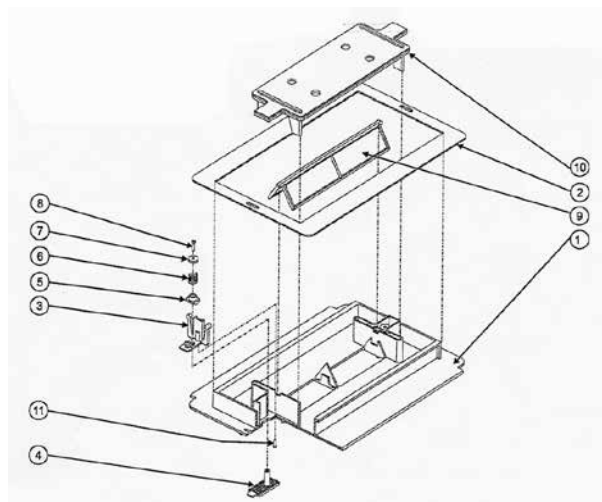

Bottom Lid Parts

Note: These also fit Old Style Dolphin Bottom Lids

Part No	ID#	Description	Price
RCX75001	#1	Lid Base	$38.50
RCX78005	#2	Gasket	$33.00
RCX75002	#3	Clip Support	$5.25
RCX75003	#4	Locking Plate	$7.25
RCX75004	#5	Clip Follower	$2.35
RCX12101	#6	Spring	$4.95
RCX12101	#7	Spring Retainer	$2.45
RCX12008	#8	Screw	$2.65
RCX75005	#9	Inlet Flap	$8.95