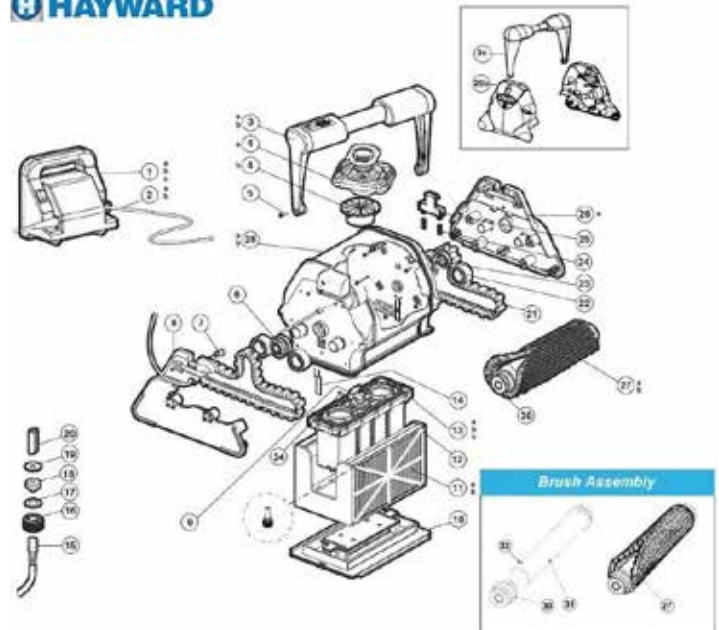

Tiger Shark 2

The Tiger Shark 2 is very similar to a Dolphin 3001. The two key differences are the lack of the Beachfront Entry Feature and the cord swivel. The makers of the Tiger Shark 2 have chosen to adopt a program of small changes to improve product durability and as these features were problematic they have been deleted for improved reliability. The current Tiger Shark 2 comes with a caddy cart, 100' cord, ac power supply/transformer, cartridge filter and 7 hour motor cycle. The unit is CSA approved. **The warranty is 1 year**, and excludes consumables, specifically the drive tracks, drive bearings and filter cartridge.

Model No.	Description	Price
RCX9956	Tiger Shark 2	$2138.75

TIGER SHARK 2 PARTS