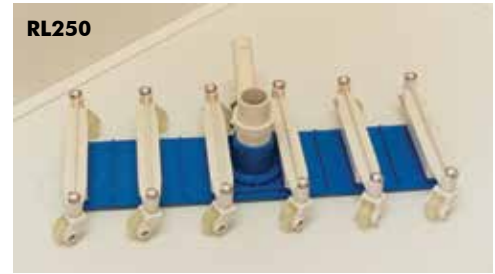

PVC Lay Flat Discharge Hose

BD2105-25	25' by 1 1/2" ID Discharge Hose	\$18.60
BD2105-50	50' by 1 1/2" ID Discharge Hose	\$35.00
14 08 52	25' by 2" ID Discharge Hose	\$39.95
14 08 53	50' by 2" ID Discharge Hose	\$64.50
BD7208	SS Gear/Band Clamp 1 1/2"	\$2.25
BD7207	SS Gear/Band Clamp 2"	\$2.45

Hose to Wall Fittings

Item No	Description	Price
14 08 08	Plastic 1 1/2" MNPT x 1 1/2" Hose Barb	\$3.95
14 08 09	Plastic 2" MNPT x 2" Hose Barb	\$6.75

VACUUM HEADS

Economy Commercial Pool Vac

RL 250 is an economy vacuum head designed for commercial pools. Commercial pool features include: adjustable polyurethane wheels, 19" body, fits either 1½" or 2" hose and swivel adaptor (for 1½" only) allows hose to move freely without twisting. Snap-adapt handle fits onto pole easily and all parts can be replaced as needed.

Model No	Description	Price
R201126	19" wide polyethylene vacuum head, swivel wheels. Fits 1½" or 2" hose. Economy Vacuum Head RL 250	\$172.85

Parts Vac Head RL250

Model No	Dia. #	Description	Price
R201566	#1	Swivel Adapter	\$5.75
R22001	#3	Delrin spring clip	\$1.90
R201476	#4	Snap-Adapt handle (Plastic)	\$5.00
R201408	#4	All metal (steerable) Snap-Adapt *152	\$43.00
R03032	#7	Castor Support	\$7.45
R03058	#9	SS Retainer clip	\$7.45
R201626	#10	Adjustment washers (set of 8)	\$3.15
R03026	#11	SwivelCastor	\$7.45
R03021	#12	Platic Wheel	\$2.35
R201606	#13	Axle Assembly	\$4.20