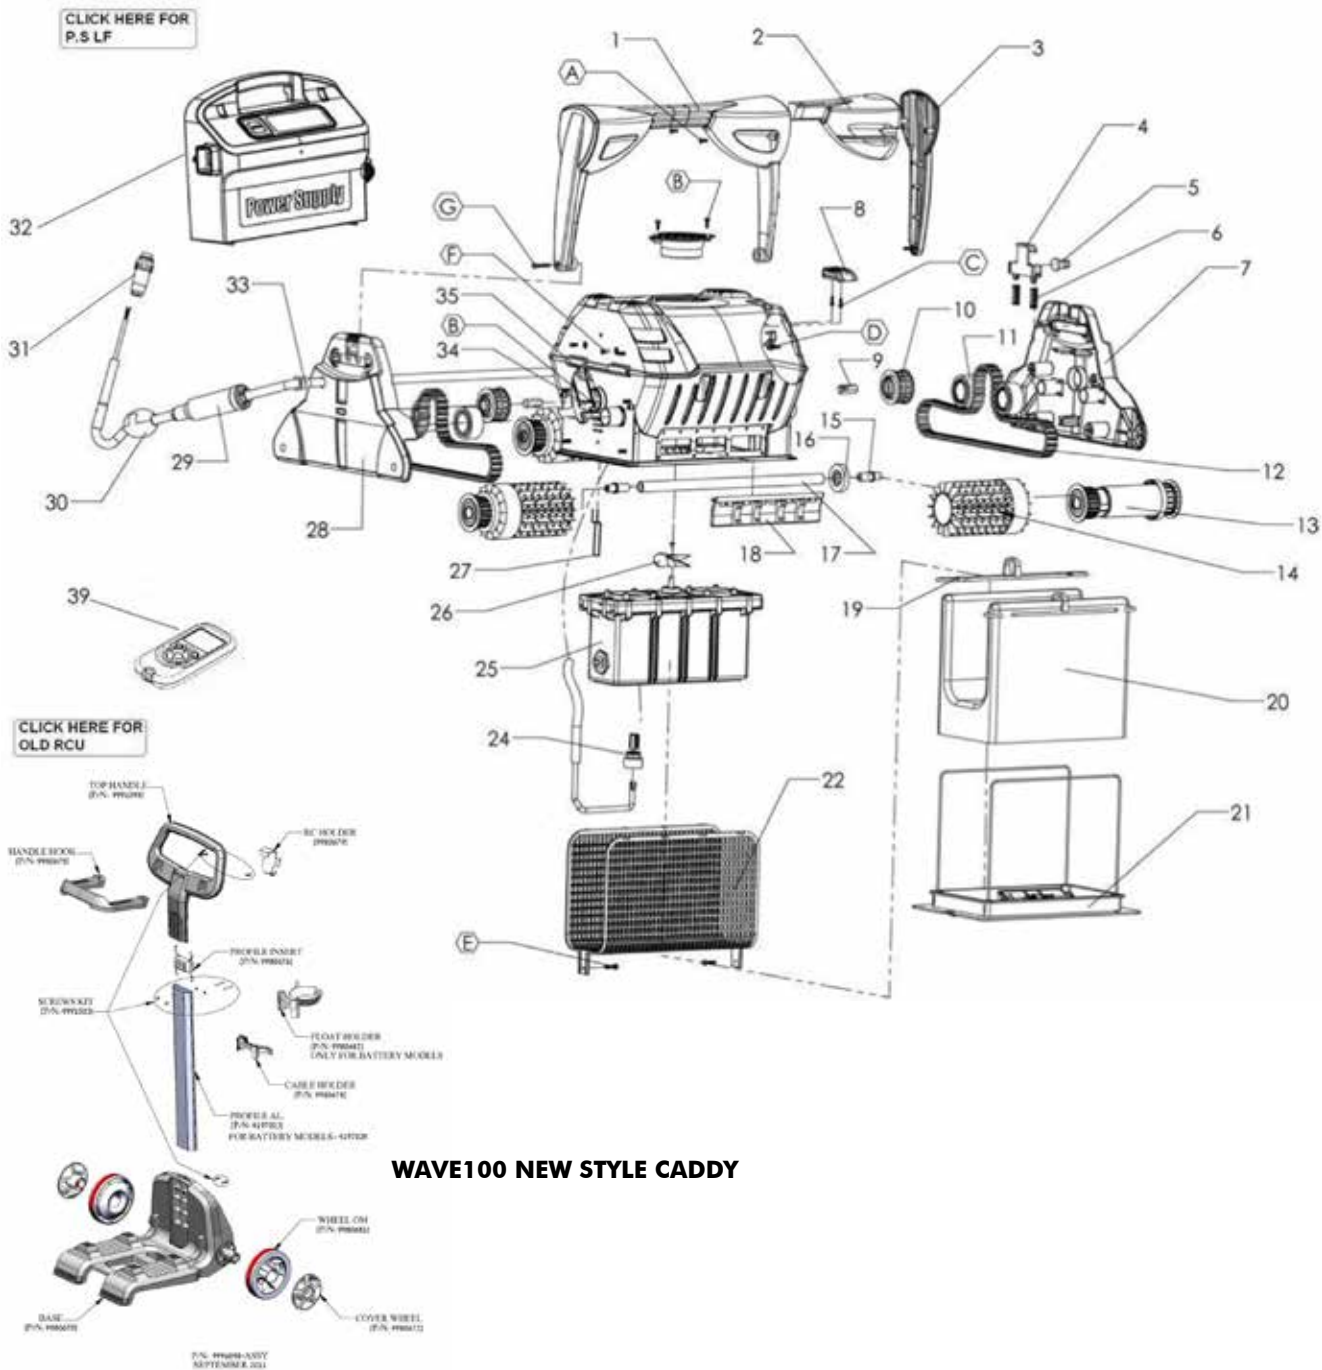

WAVE 100

Commercial Aquatics is a factory authorized Warranty and Repair Centre for Aqua Products, Hayward and Maytronics Commercial Robotic Pool Cleaners and to facilitate repairs and minimize down times substantial parts inventories are maintained.