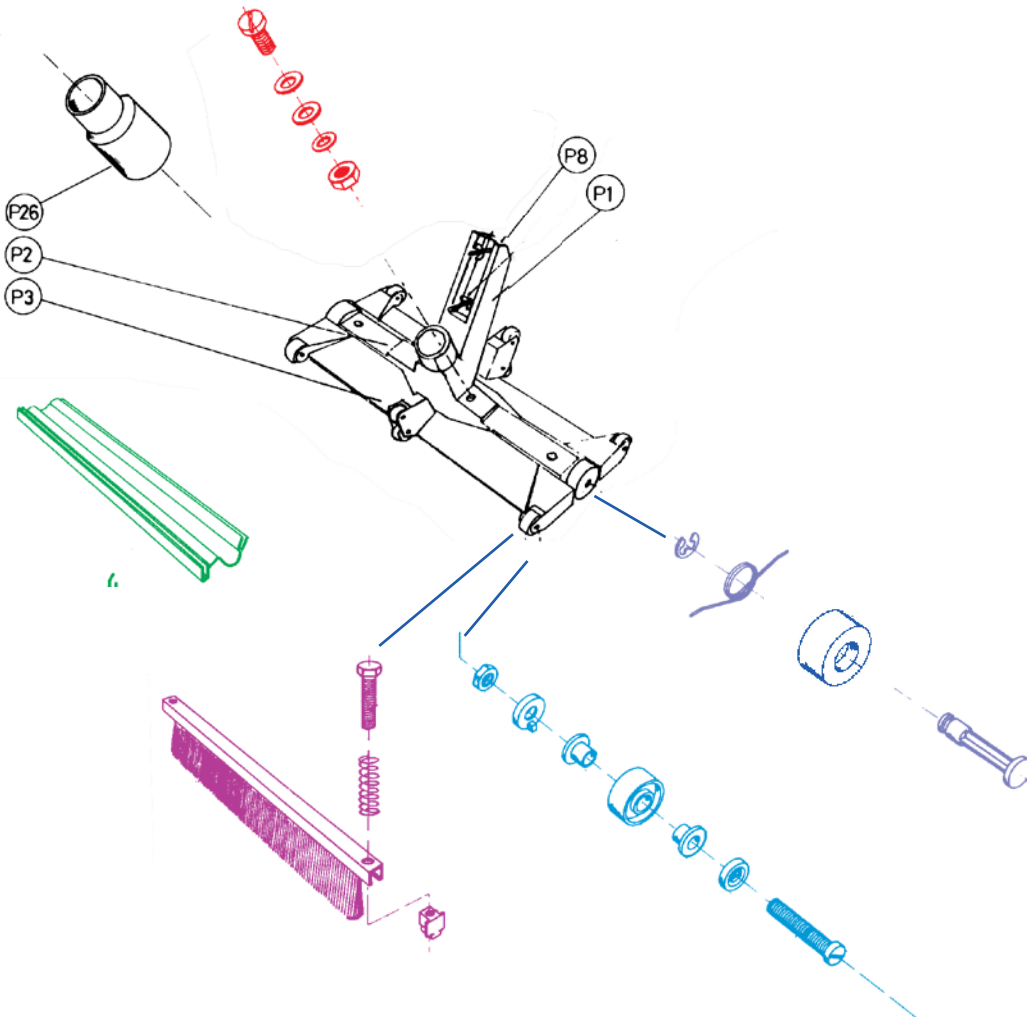

Fairlocks Parts Packages

"A" Pack	Flap Seal Kit	$41.80
"B" Pack	Fasteners for P1 Handle	$9.65
"C" Pack	2 Large Replacement Wheels (for center body)	$14.60
"D" Pack	Brush Kit	$63.00
"E" Pack	1 Small Wheel with hardware (used on flaps)	$11.35
"F" Pack	3 Small Replacement Wheels only (used on flaps)	$11.75
"G" Pack	Hardware For 2 Large Wheels (C Pack wheels)	$14.15