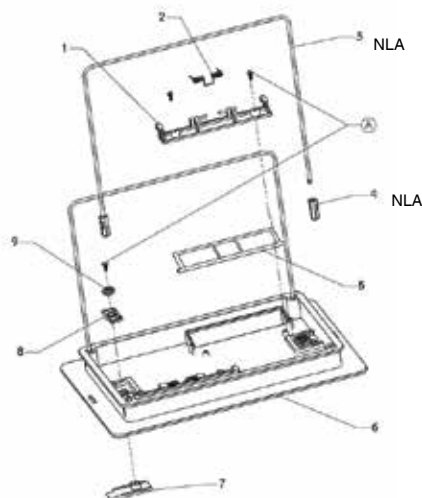

DOLPHIN PARTS LIST

Dolphin (3001) DC Diagnostic Parts List

Part	Dia. #	Description	Price
1353510		Bridge Rectifier for PS	$11.75
9985007	*	Track New Style - Yellow	$39.99
1811404	18	Cable Connector	$1.66
3865005	10	Hex Adaptor SS	$14.86
3884997	28	Guide Wheel	$30.00
3917031	6	Handle Clip Spring	$0.87
5000009	26	Amphenol Plug	$36.00
6203703	16	Filter Screen	$19.50
6101303	12	PVC Brush 3001 - red	$21.00
9995430	14	Filter Bag	$84.50
9981430	13	Filter Bag Clip	$3.85
9985046	27	Track - old style	$47.50
9985280	5	Non Return flap (for outer casing)	$5.25
9985061	7	Handle Latch	$3.78
9985065	8	Handle Arm Slide	$1.29
3884073		Wheel tube bearing- New	$28.00
9991279	18	Cable Connector Assembly - 3 pin	$9.87
9995053	23	Side Plate - yellow with cable fitting	$30.35
9985081	9	Side plate - no hole or fittings for cable	$30.80
9995075	2	Impellor Tube - red	$13.50
9995188	1	Outer Casing Yellow/Red	$181.00
9995269	20	Impeller (Screw on top)	$14.00
3883645	31	Drive Pulley - New - TT	$35.00
9995678	32	Power supply	$375.00
598412LF		Power supply cord 115v	$25.00
GMA5		Power Supply Fuse	$4.95
9995685	4	Handle Red & Yellow	$48.00
9995741	3	Handle Float - yellow	$17.75
9995359	19	3001 Diag Motor Unit	$449.00
9995802		Cable Assembly with swivel 30M	$449.00

Dolphin Bottom Lid-new style-spring loaded inlet flaps

Part #	Description	Price
9995550	Bottom lid assembly	$49.00
9995892	Parts Kit for bottom lid	$18.90

Caddy Cart Parts:

Part	Description	Price
9996098	33 Caddy Cart -complete	$191.75
6101900	Handle for Caddy # 1	$41.75
9996079	Wheel Assembly for Caddy #5	$35.00
9986055	Hook for caddy # 2	$14.00
9991098	Caddy Handle, New Style	$45.00

Dolphin HD Parts

9995365	HD Motor Unit 4 hours	$631.00

Dolphin HD uses all parts in common to 3001.

Dolphin Dynamic Pro X Parts

Pro X parts not listed below are in common with other models listed above

Part	Dia.#	Description	Price
9995747LF	30	Cable Assembly 3 Wire	$575.00
99954226	40	RCU	$140.00
9995178	38	Outer Casing	$101.00
9995332-EX	23	Rblt Motor-Exchange	$875.00
99955955	13	Wheel Tube Assembly	$53.25
9985089	9	Pro X Side Plate no hole	$31.00
9995051	25	Pro X Side Plate W/cable fit	$31.00
6101635	12	PVC Brush	$17.90

Wave 75 Parts

Part No	Description	Price
99957074	Handle	$60.25
99951916	Outer Casing	$113.25
9980630	Frame	$37.00
99806415	Side Panel	$9.75
99919117	Bottom Lid, bag	$47.00
9991414	Bottom Lid, cartridge w/filters	$174.00
9991425	Filters	$110.00
9995369	Motor Assembly	$555.00
9995678	Power Supply	$375.00
9995875	Cable Assembly 80M c/w swivel	$575.00

See page 58 for parts diagram.

Wave 100 Parts

Part No	Description	Price
9995721	Handle	$72.50
99954226-assy	Remote Control	$147.00
9981091	Side Plate no hole #7	$36.45
9995043	Side plate with hole #28	$36.45
99951713	Outer Casing	$181.00
9981044	Impellor Cover	$9.00
9995755LF-assy	35M Cable assembly	$725.00
9995671-us-assy	Power Supply	$375.00

See following pages for Dolphin parts diagrams