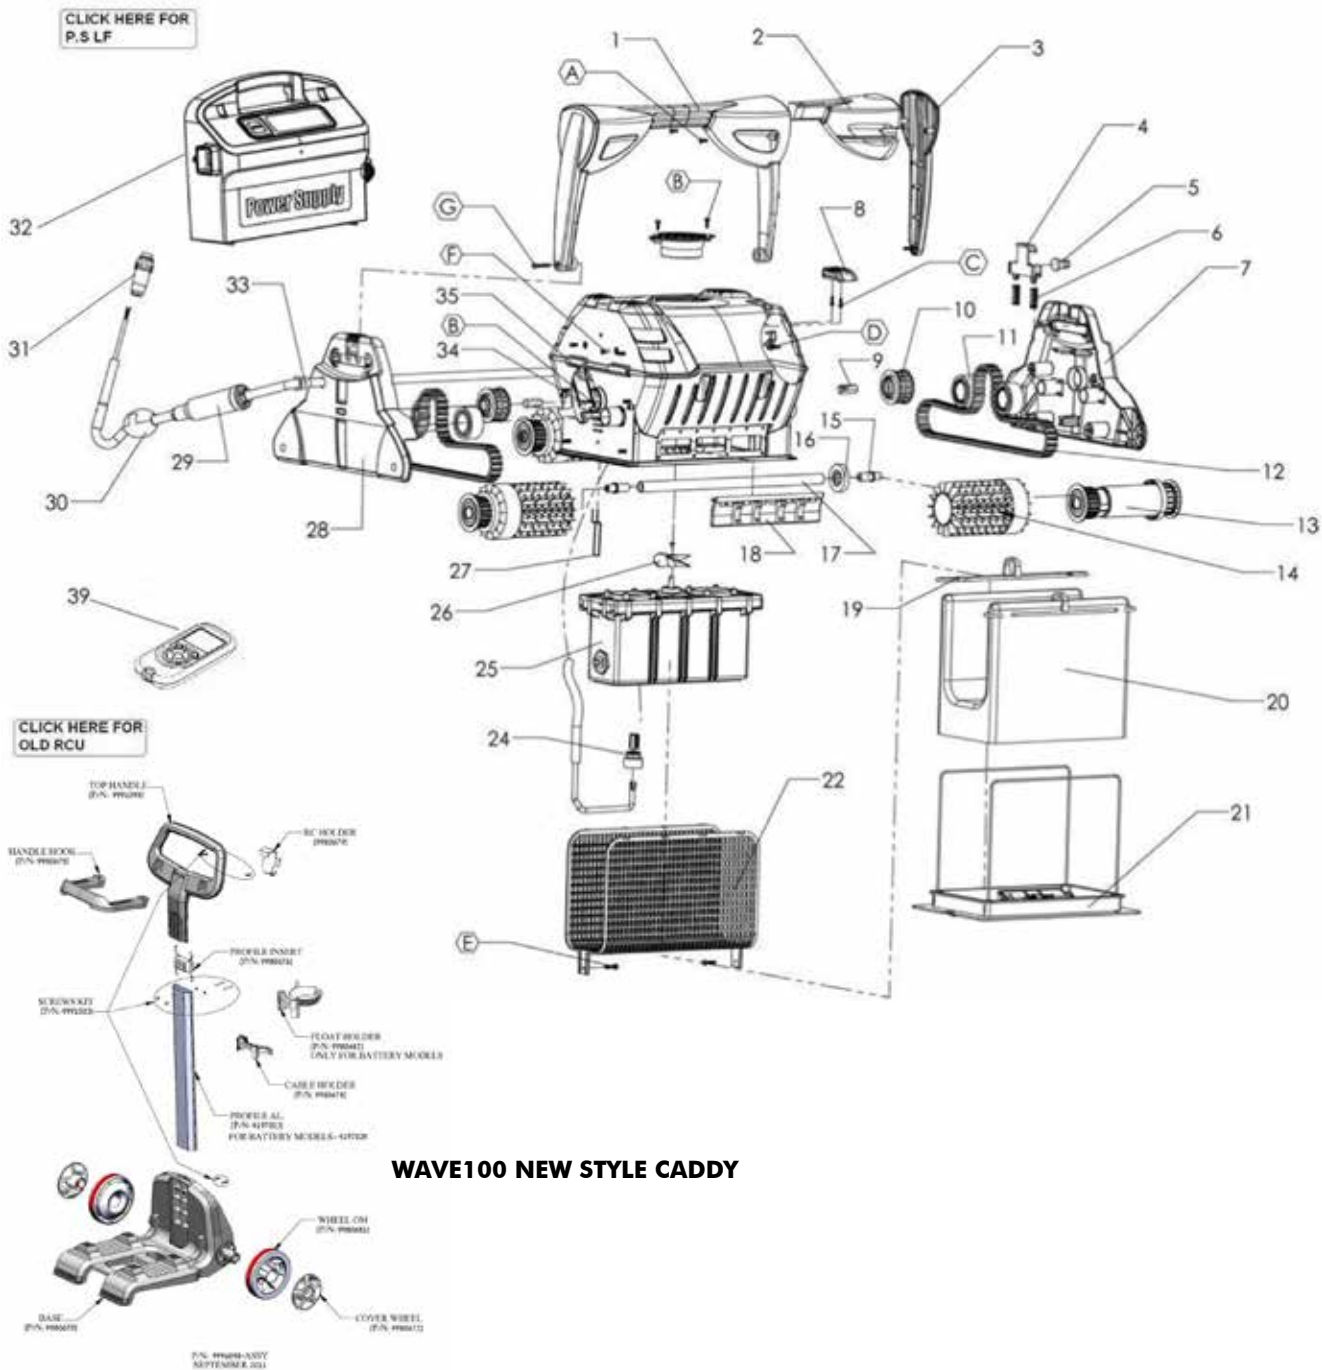

WAVE 100

WAVE100 NEW STYLE CADDY

Commercial Aquatics is a factory authorized Warranty and Repair Centre for Aqua Products, Hayward and Maytronics Commercial Robotic Pool Cleaners and to facilitate repairs and minimize down times substantial parts inventories are maintained.