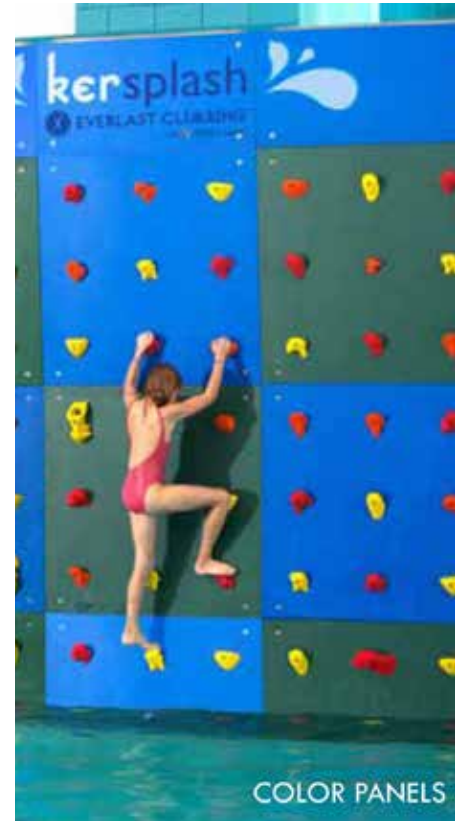

Climbing Wall Pricing

Item No	Colour	Height	4'Wide
70535	Clear	8'	$9746.00
70536	Clear	12'	$12041.60
70537	Clear	16'	$14883.00
42637	Color	8'	$9168.00
42638	Color	12'	$10917.50
42639	Color	16'	$13466.95

Prices are FOB Factory

KERSPLASH™ POOL WALL PACKAGE INCLUDES:

Kersplash™ panels, Stainless Steel Structure, Groperz™ Hand Holds with stainless steel mounting hardware, Kersplash™ Rules & Guidelines Sign and Safety, Care and Maintenance Instructions.

NOTE: A designated "drop zone" is recommended at the base of Kersplash™ to keep swimmers out of this area.

Kersplash™ Pool Climbing Walls are modular and can be made to fit any space and deck configuration. The 4' panels attach to a stainless steel frame allowing you to customize the height and width of the wall to meet your needs.

Kersplash™ requires a footprint of:

- 35" of deck space
- 4' of clearance behind the wall for a walkway
- 5' to either side of your wall
- 10' drop zone
- Pool depth determines the height of the wall

Please enquire about these options: Climbing walls can now be supplied as a knocked down item to economize on freight.

All toys in this section are offered for sale only to commercial public pools where use will be supervised (this excludes all residential, hotel/motel and other semi commercial applications)