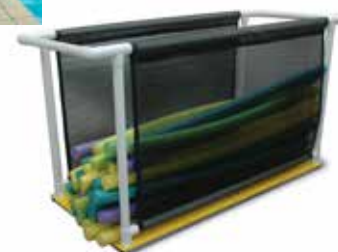

Noodle Storage Carts

The vertical cart holds about 30 noodles and the horizontal carts holds about 100 noodles. The vertical cart takes up very little space, 31 ½" in diameter by 56" tall, the horizontal cart is 30" wide by 72" long and 47 ¾" high. Both carts have non-marking castors to make moving noodles easy. Noodles not included, shipped knocked down, and some assembly required.

FOB Factory

Item No	Description	Price
72.4115	Vertical Noodle Storage Cart	$467.70
72.4125	Horizontal Noodle Storage Cart	$754.00