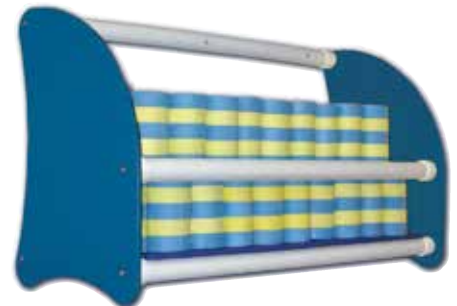

Swim Bar

Made its name in learn to swim programs; hold with two hands and kick. Very durable design will stand up to very heavy duty use.

Item No	Description	Price
22 04 04	Instructional Swim Bar 30"	$32.75

Pullbuoys

All sizes made of foam, with adjustable strap and buckle system.

Item No	Description	Price
22 05 31	4" x 6" Pullbuoys	$11.35
22 05 32	4" x 7" Pullbuoys	$12.50
22 05 34	1 piece pullbuoy	$11.75

Vorgee Pullbuoys

Item No	Description	1 - 11	12+
808040	Adult 4 Layer	$14.25	$11.40
808041	Junior 3 Layer	$12.25	$9.80

Pull Buoy Shelving Unit

An all plastic shelving unit designed to be wall mounted and will hold about 30 pull buoys.

Pull buoys not included, some assembly required, and **FOB Factory**.

Model No	Description	Price
72.4555	Pull Buoy Shelving Unit	$268.50

TOYS AND GAMES

Dive Rings Deluxe

Item No	Description	Price	12+
22 04 03	Deluxe dive ring	$5.85	$5.35

Dive Discs

A set of six brightly coloured plastic discs numbered one thru six in big bold numbers. Great for teaching kids to open their eyes underwater.

Item No	Description	Price
22 04 10	Dive discs (set of 6)	$8.75

DELUXE DIVE RINGS

All toys in this section are offered for sale only to commercial public pools where use will be supervised (this excludes all residential, hotel/motel and other semi commercial applications)