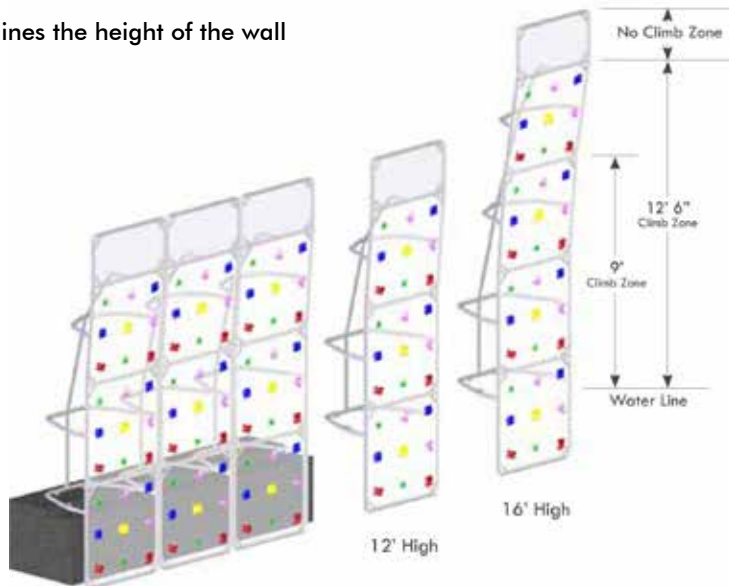

Climbing Wall Pricing

Item No	Colour	Height	4'Wide
70535	Clear	8'	$9746.00
70536	Clear	12'	$12041.60
70537	Clear	16'	$14883.00
42637	Color	8'	$9168.00
42638	Color	12'	$10917.50
42639	Color	16'	$13466.95

Prices are FOB Factory

KERSPLASH™ POOL WALL PACKAGE INCLUDES:

Kersplash™ panels, Stainless Steel Structure, Groperz™ Hand Holds with stainless steel mounting hardware, Kersplash™ Rules & Guidelines Sign and Safety, Care and Maintenance Instructions.

NOTE: A designated "drop zone" is recommended at the base of Kersplash™ to keep swimmers out of this area.

Kersplash™ Pool Climbing Walls are modular and can be made to fit any space and deck configuration. The 4' panels attach to a stainless steel frame allowing you to customize the height and width of the wall to meet your needs.

Kersplash™ requires a footprint of:

- 35" of deck space
- 4' of clearance behind the wall for a walkway
- 5' to either side of your wall
- 10' drop zone
- Pool depth determines the height of the wall

Please enquire about these options: Climbing walls can now be supplied as a knocked down item to economize on freight.

All toys in this section are offered for sale only to commercial public pools where use will be supervised (this excludes all residential, hotel/motel and other semi commercial applications)