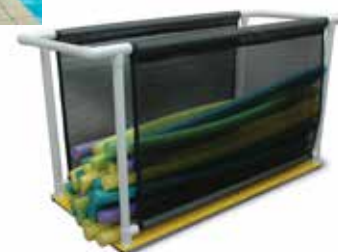

Noodle Storage Carts

The vertical cart holds about 30 noodles and the horizontal carts holds about 100 noodles. The vertical cart takes up very little space, 31 ½" in diameter by 56" tall, the horizontal cart is 30" wide by 72" long and 47 ¾" high. Both carts have non-marking castors to make moving noodles easy. Noodles not included, shipped knocked down, and some assembly required.

FOB Factory

Item No	Description	Price
72.4115	Vertical Noodle Storage Cart	$467.70
72.4125	Horizontal Noodle Storage Cart	$741.00