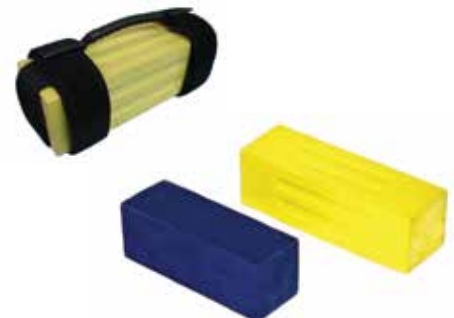

Diving Brick

Model No	Description	Price
52.3200	Yellow rubber diving brick 20lb	$124.50
52.3100	Blue rubber diving brick 10lb	$66.50
22 05 17	optional handle for 10 or 20 lb diving bricks	$39.95