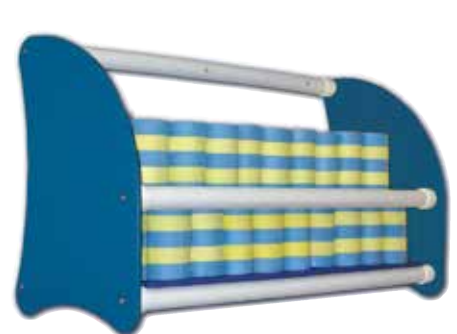

Vorgee Pullbuoys

Item No	Description	1 - 11	12+
808040	Adult 4 Layer	$14.25	$11.40
808041	Junior 3 Layer	$12.25	$9.80

Pull Buoy Shelving Unit

An all plastic shelving unit designed to be wall mounted and will hold about 30 pull buoys.

Pull buoys not included, some assembly required, and **FOB Factory**.

Model No	Description	Price
72.4555	Pull Buoy Shelving Unit	$268.50