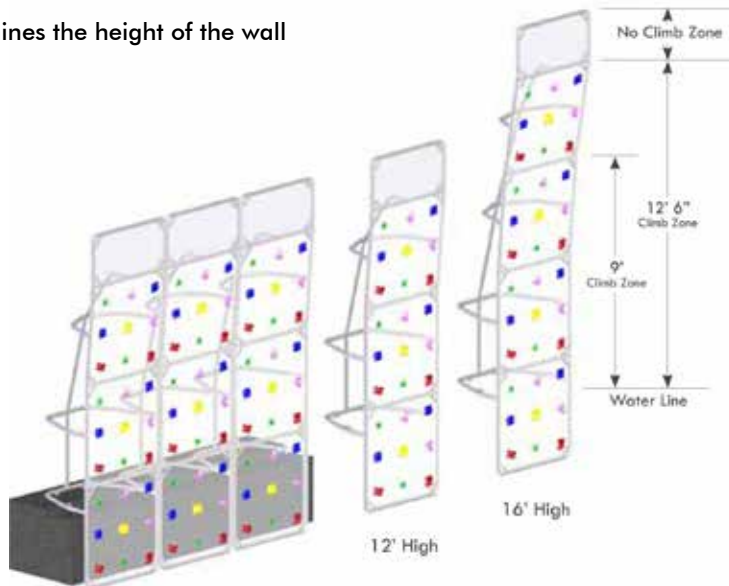

Climbing Wall Pricing

Item No	Colour	Height	4'Wide
70535	Clear	8'	$9056.00
70536	Clear	12'	$11,190.00
70537	Clear	16'	$13,831.00
42637	Color	8'	$8521.00
42638	Color	12'	$10,144.00
42639	Color	16'	$12,514.00

Prices are FOB Factory

KERSPLASH™ POOL WALL PACKAGE INCLUDES:

Kersplash™ panels, Stainless Steel Structure, Groperz™ Hand Holds with stainless steel mounting hardware, Kersplash™ Rules & Guidelines Sign and Safety, Care and Maintenance Instructions.

NOTE: A designated "drop zone" is recommended at the base of Kersplash™ to keep swimmers out of this area.

Kersplash™ Pool Climbing Walls are modular and can be made to fit any space and deck configuration. The 4' panels attach to a stainless steel frame allowing you to customize the height and width of the wall to meet your needs.

Kersplash™ requires a footprint of:

- 35" of deck space
- 4' of clearance behind the wall for a walkway
- 5' to either side of your wall
- 10' drop zone
- Pool depth determines the height of the wall

Please enquire about these options: Climbing walls can now be supplied as a knocked down item to economize on freight.

All toys in this section are offered for sale only to commercial public pools where use will be supervised (this excludes all residential, hotel/motel and other semi commercial applications)