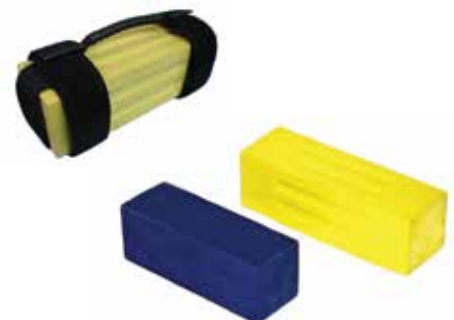

Diving Brick

Model No	Description	Price
52.3200	Yellow rubber diving brick 20lb	$135.00
52.3100	Blue rubber diving brick 10lb	$70.50
22 05 17	optional handle for 10 or 20 lb diving bricks	$39.95