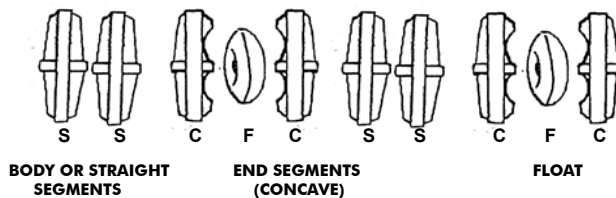

Competitor Racing Lanes, 4" Diameter

Item No	Description	Price	Set (5+)
200 331000	25m assembled	$739.20	$693.00
200 332000	50m assembled	$1388.15	$1301.40

Competitor Gold Medal Racing Lanes, 6" Diameter

Item No	Description	Price	Set (5+)
200373	25m assembled	$917.30	$859.95
200374	50m assembled	$1734.55	$1626.15

COMPETITOR LANE LINE PARTS

Item No	Description	Price
20 04 01	25m Vinyl covered SS cable 84'	$74.95
200200000	Tension Reel	$180.88
200201000	Tension spring / cable lock	$67.83
200202000	Wrench	$58.14
200349000	Donut float - Specify colour	$2.16
200347000	Body segment - Specify colour	$2.16
200348000	End segment - Specify colour	$2.16
200371001	Gold Medal Segment - specify colour	$5.01

COMPETITOR LANE LINE ASSEMBLY PATTERN