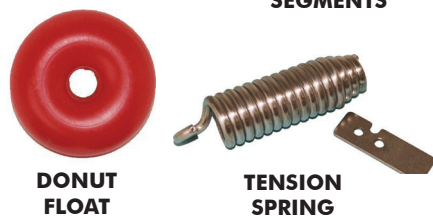

Competitor Gold Medal Racing Lanes, 6" Diameter

Item No	Description	Price	Set (5+)
200373	25m assembled	\$917.30	\$859.95
200374	50m assembled	\$1734.55	\$1626.15

COMPETITOR LANE LINE PARTS

Item No	Description	Price
20 04 01	25m Vinyl covered SS cable 84'	\$74.95
200200000	Tension Reel	\$180.88
200201000	Tension spring / cable lock	\$67.83
200202000	Wrench	\$58.14
200349000	Donut float - Specify colour	\$2.16
200347000	Body segment - Specify colour	\$2.16
200348000	End segment - Specify colour	\$2.16
200371001	Gold Medal Segment - specify colour	\$5.01

LANE LINE CABLE

TENSION WRENCH

TENSION REEL & COVER

BODY OR END SEGMENTS

DONUT FLOAT

TENSION SPRING

COMPETITOR LANE LINE ASSEMBLY PATTERN

BODY OR STRAIGHT SEGMENTS

END SEGMENTS (CONCAVE)

FLOAT

False Start System

For competitive swim meet use. Stanchions sold as a pair. Rope sold separately, order for the number of lanes at your pool. **FOB Factory**

Item No	Description	Price
30.7840	False Start Stanchions	\$574.45
30.SAS.010	Rope for 6 lane pool	\$82.65
30.SAS.013	Rope for 8 lane pool	\$91.85
30.SAS.014	Rope for 10 lane pool	\$108.55