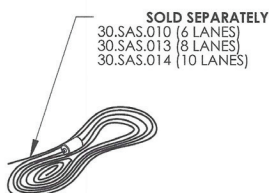

Competitor Gold Medal Racing Lanes, 6" Diameter

Item No	Description	Price	Set (5+)
200373	25m assembled	\$917.30	\$859.95
200374	50m assembled	\$1734.55	\$1626.15

COMPETITOR LANE LINE PARTS

Item No	Description	Price
20 04 01	25m Vinyl covered SS cable 84'	\$74.95
200200000	Tension Reel	\$180.88
200201000	Tension spring / cable lock	\$67.83
200202000	Wrench	\$58.14
200349000	Donut float - Specify colour	\$2.16
200347000	Body segment - Specify colour	\$2.16
200348000	End segment - Specify colour	\$2.16
200371001	Gold Medal Segment - specify colour	\$5.01

LANE LINE CABLE

TENSION WRENCH

TENSION REEL & COVER

BODY OR END SEGMENTS

DONUT FLOAT

TENSION SPRING

COMPETITOR LANE LINE ASSEMBLY PATTERN

BODY OR STRAIGHT SEGMENTS

END SEGMENTS (CONCAVE)

FLOAT

False Start System

For competitive swim meet use. Stanchions sold as a pair. Rope sold separately, order for the number of lanes at your pool. **FOB Factory**

Item No	Description	Price
30.7840	False Start Stanchions	\$574.45
30.SAS.010	Rope for 6 lane pool	\$82.65
30.SAS.013	Rope for 8 lane pool	\$91.85
30.SAS.014	Rope for 10 lane pool	\$108.55