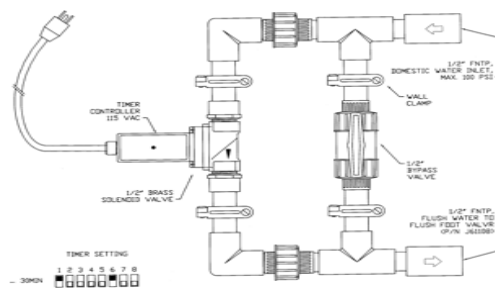

Accessories

Item No	Description	Price
12 10 80	Wall Mounting Bracket Stainless steel, fits all Pulsatron pumps	\$140.80

Pulsatron Auto-flush Controller

Pulsatron Auto-Flush Controller

Item No	Description	Price
12 10 90	AF-120 Auto-flush Controller for all pump models	\$480.00
12 10 93	Rebuild kit for Solenoid Valve (replacement O-ring and seal) #624012	\$83.25

Pulsatron Auto-flush Valve Detail

Pulsatron Auto-Flush Foot Valve

12 10 91	Auto-flush Foot Valve Assembly for pumps with 3/8" tubing	J61106	\$96.25
12 10 92	Auto-flush Foot Valve Assembly for pumps with 1/2" tubing	J61108	\$98.85

Polyethylene Tanks for Chemical Storage

All the closed top tanks listed below are cylindrical, with integral tops. All the tops have a screw on fill port, the cover /hole size is listed. Tanks can be ordered with a bulkhead fitting at the bottom, but it must be requested with order. Plumbing parts; for instance nipples and valves are not supplied unless ordered separately. Bulkhead fitting sizes vary with the size of the tanks. All the closed top tanks can also be used as secondary containment vessels by cutting off the tops, which can be easily done with a carpenter's handsaw, or power tools.