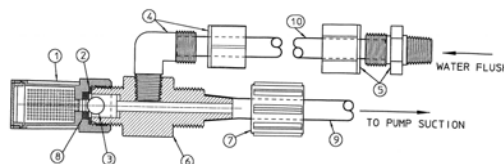

Accessories

Item No	Description	Price
12 10 80	Wall Mounting Bracket Stainless steel, fits all Pulsatron pumps	\$140.80

Pulsatron Auto-flush Controller

Pulsatron Auto-Flush Controller

Item No	Description	Price
12 10 90	AF-120 Auto-flush Controller for all pump models	\$480.00
12 10 93	Rebuild kit for Solenoid Valve (replacement O-ring and seal) #624012	\$83.25

Pulsatron Auto-flush Valve Detail

Pulsatron Auto-Flush Foot Valve

12 10 91	Auto-flush Foot Valve Assembly for pumps with 3/8" tubing	J61106	\$96.25
12 10 92	Auto-flush Foot Valve Assembly for pumps with 1/2" tubing	J61108	\$98.85

Polyethylene Tanks for Chemical Storage

All the closed top tanks listed below are cylindrical, with integral tops. All the tops have a screw on fill port, the cover /hole size is listed. Tanks can be ordered with a bulkhead fitting at the bottom, but it must be requested with order. Plumbing parts; for instance nipples and valves are not supplied unless ordered separately. Bulkhead fitting sizes vary with the size of the tanks. All the closed top tanks can also be used as secondary containment vessels by cutting off the tops, which can be easily done with a carpenter's handsaw, or power tools.