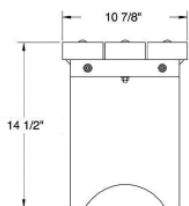

WALL MOUNT BENCH

PLASTIC BENCH

WIDE PLASTIC BENCH

PLASTIC BENCH WITH BACKREST

Item #	Description	Length	Price
68.1 302	Wall Mount Bench	2'	\$218.79
68.1 303	Wall Mount Bench	3'	\$268.65
68.1 304	Wall Mount bench	4'	\$309.15
68.1 305	Wall Mount Bench	5'	\$369.90
68.1 306	Wall Mount Bench	6'	\$391.50
68.1 307	Wall Mount Bench	7'	\$411.75
68.1 308	Wall Mount Bench	8'	\$465.75
68.1 309	Wall Mount Bench	9'	\$523.80
68.1 310	Wall Mount Bench	10'	\$583.20
68.1 311	Wall Mount Bench	11'	\$639.90
68.1 312	Wall Mount Bench	12'	\$675.00

68.1 606	Plastic Bench w/backrest	6'	\$648.00
----------	--------------------------	----	----------

Hide-away Bench

This bench is designed to be placed along a wall and provide storage and seating. It is 8' long 16" wide and 17" high. It is made of high-density plastic with an anodized aluminum frame for strength, pneumatic lid supports and rubber feet. Shipped knocked down, some assembly required. **FOB Factory.**