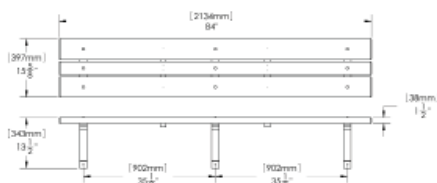

WALL MOUNT BENCH

PLASTIC BENCH

WIDE PLASTIC BENCH

PLASTIC BENCH WITH BACKREST

Item #	Description	Length	Price
68.1 302	Wall Mount Bench	2'	\$218.79
68.1 303	Wall Mount Bench	3'	\$268.65
68.1 304	Wall Mount bench	4'	\$309.15
68.1 305	Wall Mount Bench	5'	\$369.90
68.1 306	Wall Mount Bench	6'	\$391.50
68.1 307	Wall Mount Bench	7'	\$411.75
68.1 308	Wall Mount Bench	8'	\$465.75
68.1 309	Wall Mount Bench	9'	\$523.80
68.1 310	Wall Mount Bench	10'	\$583.20
68.1 311	Wall Mount Bench	11'	\$639.90
68.1 312	Wall Mount Bench	12'	\$675.00

68.1 606	Plastic Bench w/backrest	6'	\$648.00
----------	--------------------------	----	----------

Hide-away Bench

This bench is designed to be placed along a wall and provide storage and seating. It is 8' long 16" wide and 17" high. It is made of high-density plastic with an anodized aluminum frame for strength, pneumatic lid supports and rubber feet. Shipped knocked down, some assembly required. **FOB Factory.**