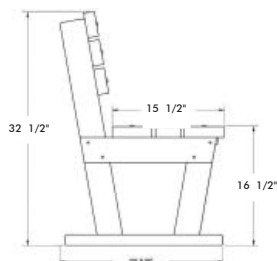

WALL MOUNT BENCH

PLASTIC BENCH

WIDE PLASTIC BENCH

PLASTIC BENCH WITH BACKREST

Item #	Description	Length	Price
68.1 302	Wall Mount Bench	2'	\$218.79
68.1 303	Wall Mount Bench	3'	\$268.65
68.1 304	Wall Mount bench	4'	\$309.15
68.1 305	Wall Mount Bench	5'	\$369.90
68.1 306	Wall Mount Bench	6'	\$391.50
68.1 307	Wall Mount Bench	7'	\$411.75
68.1 308	Wall Mount Bench	8'	\$465.75
68.1 309	Wall Mount Bench	9'	\$523.80
68.1 310	Wall Mount Bench	10'	\$583.20
68.1 311	Wall Mount Bench	11'	\$639.90
68.1 312	Wall Mount Bench	12'	\$675.00

68.1 405	Plasti Bench	5'	\$361.80
68.1 406	Plastic Bench	6'	\$383.40
68.1 407	Plastic Bench	7'	\$405.00
68.1 408	Plastic Bench	8'	\$455.00
68.1 409	Plastic Bench	9'	\$513.00
68.1 410	Plastic Bench	10'	\$573.75
68.1 411	Plastic Bench	11'	\$631.80
68.1 412	Plastic Bench	12'	\$668.25

68.1 502	Wide Plastic Bench	2'	\$243.00
68.1 503	Wide Plastic Bench	3'	\$310.50
68.1 504	Wide Plastic Bench	4'	\$364.50
68.1 505	Wide Plastic Bench	5'	\$399.60
68.1 506	Wide Plastic Bench	6'	\$432.00
68.1 507	Wide Plastic Bench	7'	\$480.60
68.1 508	Wide Plastic Bench	8'	\$526.50
68.1 509	Wide Plastic Bench	9'	\$587.25
68.1 510	Wide Plastic Bench	10'	\$654.75
68.1 511	Wide Plastic Bench	11'	\$688.50
68.1 512	Wide Plastic Bench	12'	\$749.25

68.1 606	Plastic Bench w/backrest	6'	\$648.00
----------	--------------------------	----	----------

Hide-away Bench

This bench is designed to be placed along a wall and provide storage and seating. It is 8' long 16" wide and 17" high. It is made of high-density plastic with an anodized aluminum frame for strength, pneumatic lid supports and rubber feet. Shipped knocked down, some assembly required. **FOB Factory.**