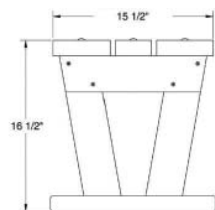

WALL MOUNT BENCH

PLASTIC BENCH

WIDE PLASTIC BENCH

PLASTIC BENCH WITH BACKREST

Item #	Description	Length	Price
68.1 302	Wall Mount Bench	2'	\$218.79
68.1 303	Wall Mount Bench	3'	\$268.65
68.1 304	Wall Mount bench	4'	\$309.15
68.1 305	Wall Mount Bench	5'	\$369.90
68.1 306	Wall Mount Bench	6'	\$391.50
68.1 307	Wall Mount Bench	7'	\$411.75
68.1 308	Wall Mount Bench	8'	\$465.75
68.1 309	Wall Mount Bench	9'	\$523.80
68.1 310	Wall Mount Bench	10'	\$583.20
68.1 311	Wall Mount Bench	11'	\$639.90
68.1 312	Wall Mount Bench	12'	\$675.00

68.1 502	Wide Plastic Bench	2'	\$243.00
68.1 503	Wide Plastic Bench	3'	\$310.50
68.1 504	Wide Plastic Bench	4'	\$364.50
68.1 505	Wide Plastic Bench	5'	\$399.60
68.1 506	Wide Plastic Bench	6'	\$432.00
68.1 507	Wide Plastic Bench	7'	\$480.60
68.1 508	Wide Plastic Bench	8'	\$526.50
68.1 509	Wide Plastic Bench	9'	\$587.25
68.1 510	Wide Plastic Bench	10'	\$654.75
68.1 511	Wide Plastic Bench	11'	\$688.50
68.1 512	Wide Plastic Bench	12'	\$749.25

68.1 606	Plastic Bench w/backrest	6'	\$648.00
----------	--------------------------	----	----------

Hide-away Bench

This bench is designed to be placed along a wall and provide storage and seating. It is 8' long 16" wide and 17" high. It is made of high-density plastic with an anodized aluminum frame for strength, pneumatic lid supports and rubber feet. Shipped knocked down, some assembly required. **FOB Factory.**