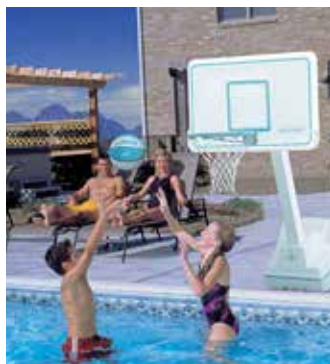

## Splash & Slam Basketball

Splash & Slam is new and offers features not available with other basket ball games. It is the most durable basketball system we have seen.

The base is heavy-duty polypropylene and is designed to hold 500 pounds of water for stability. The best feature is that Slash & Slam is designed with a safety release mechanism on the rim; rim and backboard pivot downward if a player attempts to hang from the rim, virtually preventing tip over.

Backboard is fabricated from impact resistant structural fiberglass (toughest backboard we've seen) and the rim is vinyl coated stainless steel.

Backboard/rim assembly is easily adjustable in height with out tools. Rim height ranges between 24" to 72" over the water making the game easily adjustable to suit various program age groups.

Footprint on deck is 30"wide by 35" depth.

Optional volleyball add-on provides an extra base and pole with a net and all needed attachments.

**FOB Factory.**

Item No	Description	Price
21 13 05	Splash & Slam B Ball - B100	\$1060.74
21 13 06	Slam-Volley Add-On - C204	\$487.77
21 13 10	Replacement 18" SS Rim - RIM 150	\$186.75
21 13 09	Replacement Backboard - BB-100	\$138.39

## Splash & Shoot Portable Basketball Goal

The unit features a water filled polyethylene base that holds 200 pounds of water when in use. The post is powder coated aluminum and the reinforced poly backboard is 29" high by 43" wide, with mounting brackets that allow the backboard and rim to be fixed at any height from 0 to 52" above the base. The regulation size rim is vinyl coated stainless steel and a standard sized ball is included. The hardware is stainless steel. Sold **FOB Factory.**