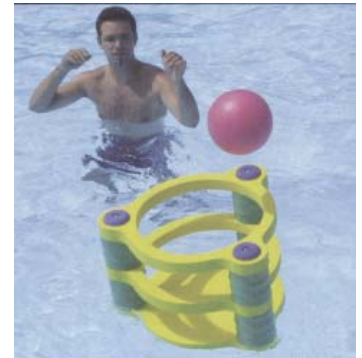

AQUATIC BASKETBALL

Floating Basket Ball Game

Well built, soft EVA foam, ball not included. **FOB Factory.**

Item No	Description	Price
14.1810	Floating Basketball Game	\$148.40

Splash & Slam Basketball

Splash & Slam is new and offers features not available with other basket ball games. It is the most durable basketball system we have seen.

The base is heavy-duty polypropylene and is designed to hold 500 pounds of water for stability. The best feature is that Slash & Slam is designed with a safety release mechanism on the rim; rim and backboard pivot downward if a player attempts to hang from the rim, virtually preventing tip over.

Backboard is fabricated from impact resistant structural fiberglass (toughest backboard we've seen) and the rim is vinyl coated stainless steel.

Backboard/rim assembly is easily adjustable in height with out tools. Rim height ranges between 24" to 72" over the water making the game easily adjustable to suit various program age groups.

B100

C204

Splash & Shoot Portable Basketball Goal

The unit features a water filled polyethylene base that holds 200 pounds of water when in use. The post is powder coated aluminum and the reinforced poly backboard is 29" high by 43" wide, with mounting brackets that allow the backboard and rim to be fixed at any height from 0 to 52" above the base. The regulation size rim is vinyl coated stainless steel and a standard sized ball is included. The hardware is stainless steel. Sold **FOB Factory.**