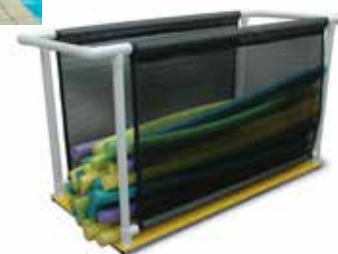

11 PROGRAM SUPPLIES

Water Noodles - 2 types

STANDARD NOODLES - Standard noodles are round, all solid (no holes) and 2¾" x 60". Mixed colours. These are suitable for programs where floatation is required (deep water aerobics, tot programs etc) or public use.

ROUND DELUXE SEA SERPENT WITH SWIMMER

Noodle Storage Carts

The vertical cart holds about 30 noodles and the horizontal carts holds about 100 noodles. The vertical cart takes up very little space, 31 ½" in diameter by 56" tall, the horizontal cart is 30" wide by 72" long and 47 ¾" high. Both carts have non-marking castors to make moving noodles easy. Noodles not included, shipped knocked down, and some assembly required.

FOB Factory

Item No	Description	Price
72.4115	Vertical Noodle Storage Cart	\$467.70
72.4125	Horizontal Noodle Storage Cart	\$741.00

Pfd's by Mustang

Classic Lifejackets (Youth)

Good economy priced lifejacket suitable for daily use at aquatic centres. Infant, Child, Youth Vests. 3 piece collar, cellular foam, Head supporting collar with grab strap; chest strap, through-the-leg strap; front inside drainage eyelets. Colour: red/black.