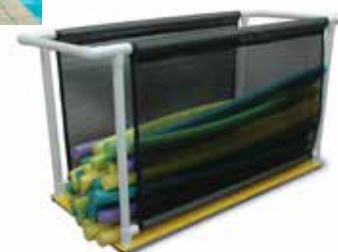

FOB Factory

Item No	Description	Price
72.4115	Vertical Noodle Storage Cart	$467.70
72.4125	Horizontal Noodle Storage Cart	$754.00