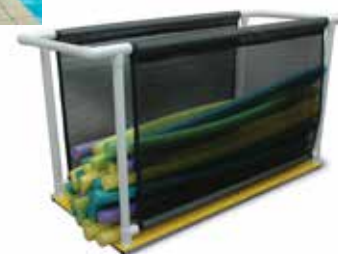

Noodle Storage Carts

The vertical cart holds about 30 noodles and the horizontal carts holds about 100 noodles. The vertical cart takes up very little space, 31 1/2" in diameter by 56" tall, the horizontal cart is 30" wide by 72" long and 47 3/4" high. Both carts have non-marking castors to make moving noodles easy. Noodles not included, shipped knocked down, and some assembly required.

FOB Factory

Item No	Description	Price
72.4115	Vertical Noodle Storage Cart	$467.70
72.4125	Horizontal Noodle Storage Cart	$754.00