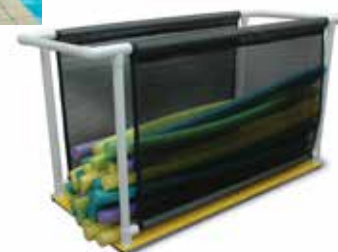

Noodle Storage Carts

The vertical cart holds about 30 noodles and the horizontal carts holds about 100 noodles. The vertical cart takes up very little space, 31 ½" in diameter by 56" tall, the horizontal cart is 30" wide by 72" long and 47 ¾" high. Both carts have non-marking castors to make moving noodles easy. Noodles not included, shipped knocked down, and some assembly required.

FOB Factory

Item No	Description	Price
72.4115	Vertical Noodle Storage Cart	$467.70
72.4125	Horizontal Noodle Storage Cart	$754.00