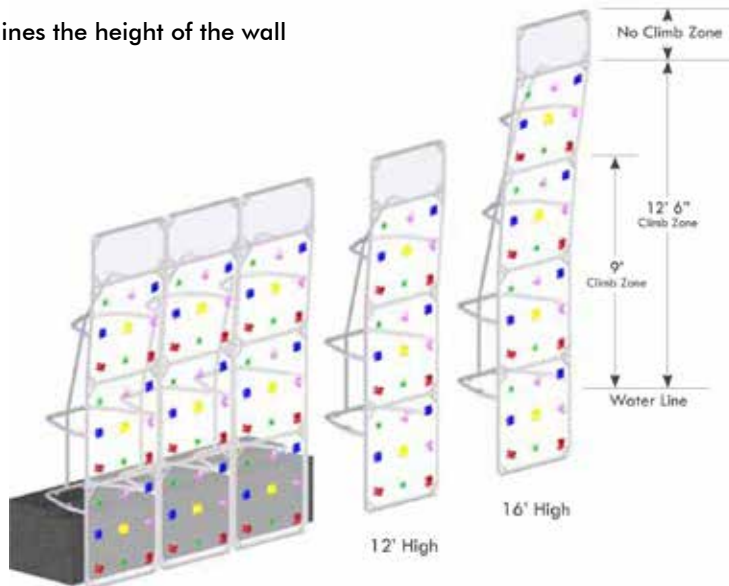

CLIMBING WALLS

Kersplash™

Add adventure to your aquatic area with a poolside climbing wall. Kersplash™ is suited for indoor or outdoor use and is available in two panel styles. Kersplash™ Crystal Clear™ complements any aquatic center and offers visibility to areas behind the wall. Kersplash™ Color makes a bold visual statement with brightly colored panels. Both styles are made from UV- and chlorine-resistant materials and feature red, yellow and orange Groperz™ Hand Holds. The Kersplash™ frame is constructed of high-quality, 100% passivated stainless steel to withstand harsh pool environments. Climbing walls are made in 4 foot width - For wider walls choose 2, 3 or 4 panel widths.

Prices are FOB Factory

KERSPLASH™ POOL WALL PACKAGE INCLUDES:

Kersplash™ panels, Stainless Steel Structure, Groperz™ Hand Holds with stainless steel mounting hardware, Kersplash™ Rules & Guidelines Sign and Safety, Care and Maintenance Instructions.

NOTE: A designated "drop zone" is recommended at the base of Kersplash™ to keep swimmers out of this area.

Kersplash™ Pool Climbing Walls are modular and can be made to fit any space and deck configuration. The 4' panels attach to a stainless steel frame allowing you to customize the height and width of the wall to meet your needs.

Kersplash™ requires a footprint of:

- 35" of deck space
- 4' of clearance behind the wall for a walkway
- 5' to either side of your wall
- 10' drop zone
- Pool depth determines the height of the wall

Please enquire about these options: Climbing walls can now be supplied as a knocked down item to economize on freight.