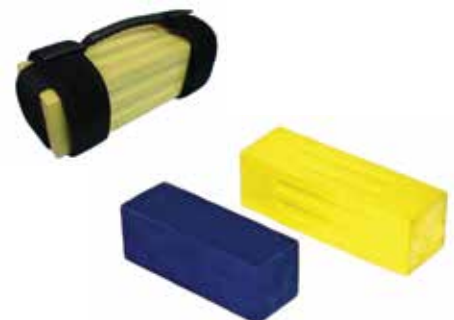

Item No	Description	Price
30173-100	24" Diameter TPU Ball	\$56.85

Inner Tubes, for Waterpolo, and Recreational Fun

These tubes are made for pools, waterparks and with slides. They are made of 30 gauge vinyl and have small push in valves. The waterpolo tubes come in blue or yellow, have no handles and are 33" OD, with a 16" centre hole. The larger recreational tubes come in clear or blue, include handles, and are 38" and 44"OD, and both have a 16" centre hole. All tubes come with a small patch kit containing two self adhesive patches. Vinyl patch kits consisting of a tube of glue and a supply of material for patches are listed below.

Item No	Description	Price Each	Price 6+
22 06 20	Blue Waterpolo Tube - no handles	\$32.50	\$29.25
22 06 21	Yellow Waterpolo Tube - no handles	\$32.50	\$29.25
22 06 22	Clear 38" Tube w/handles	\$36.50	\$32.50
22 06 23	Blue 38" Tube w/handles	\$36.50	\$32.50
22 06 24	Clear 44" Tube w/handles	\$41.50	\$38.50
22 06 25	Blue 44" Tube w/handles	\$41.50	\$38.50

Tube Storage Unit

Designed for tubes with an inside diameter of 14" or more, this is perfect for Water Polo Tubes. The base is 31 1/2" in diameter, the centre post is 76" high and holds approximately 9 tubes. All plastic, with non-marking swivel castors. Assembly required.

FOB Factory

Model No	Description	Price
72.4135	Tube Storage Cart	\$340.50

Diving Brick

Model No	Description	Price
52.3200	Yellow rubber diving brick 20lb	\$124.50
52.3100	Blue rubber diving brick 10lb	\$66.50
22 05 17	optional handle for 10 or 20 lb diving bricks	\$39.95