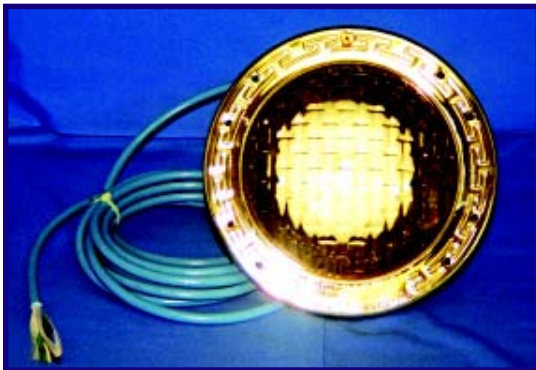

UNDERWATER LIGHTS

SwimQuip Underwater Light

Item No	Part	Description	Price
15 15 01	1	Lock nut 10-32	\$1.30
15 15 02	2	#10 Lockwasher	\$0.85
15 15 03	3	Bulb 500W 130V 1996 onward	\$32.00
15 15 05	4	Lens gasket	\$60.00
15 15 06	5	Clear lens	\$103.00
15 15 07	6	E-Ring	\$6.40
15 15 08	7	SS face ring	\$287.00
15 15 09	8	Retaining screw	\$8.60
15 15 10		Replacement light 25' cord - no niche	\$412.00

Jacuzzi Underwater Light

Item No	Part	Description	Price
15 16 01	Q500-126A	10 1/2' cord	\$695.00
<i>*Other cord lengths available - custom order at \$5.00/ft</i>			
15 16 03	1	Niches	\$403.60
15 16 04	3	Reflector	\$14.65
15 16 05	4	Receptacle	\$53.40
15 16 06	5	Gasket - Thick	\$11.10
15 16 07	6	Screw, pan head	\$2.45
15 16 08	7	Light bulb, 500W	\$51.65
15 16 09	7	Light bulb, 250W	\$43.15
15 16 10	8	Lens, clear	\$67.96
15 16 11	9	Gasket - Thin	\$15.70
15 16 12	10	Face ring	\$238.76
15 16 13	11	Retaining clip	\$3.25
15 16 14	12	Screw, oval head	\$3.79
15 16 15		Spring clip	\$17.95
15 16 16		Niche Screw receptacle	\$24.50

American Products Pool Light

Item No	Part	Description	Price
15 17 01		Light less niche 15' cord	\$359.25
15 17 03	4	Face Ring Assembly	\$110.75
15 17 06	11	Wire Clamp Assembly	\$69.15
15 17 07	12	Lense - clear	\$35.70
15 17 08	13	Lense Gasket	\$35.52
15 17 09	14	Bulb 500w	\$41.85
15 17 10	14	Bulb 300w	\$41.85

Hydrel Underwater Lights

Item No	Description	Price
15 19 01	Lense 8 1/2" D	\$38.25
15 19 03	Double sided gasket	\$57.25
15 19 04	Flat Gasket 9 1/8 OD x 8 7/16 ID x 5/16 thick	\$45.15
15 19 02	L Gasket "Single Sided Gasket"	\$57.25