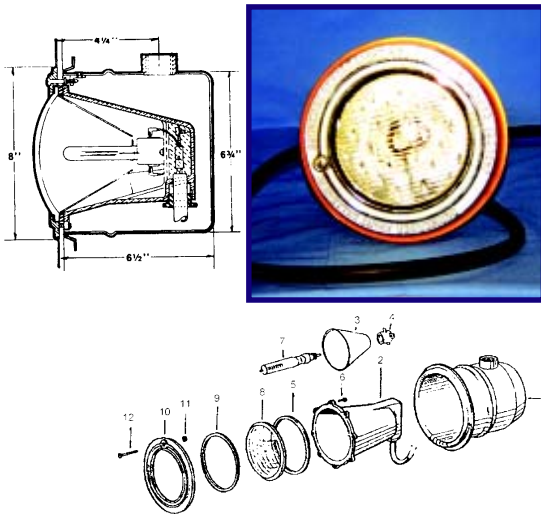

UNDERWATER LIGHTS

SwimQuip Underwater Light

Item No	Part	Description	Price
15 15 01	1	Lock nut 10-32	\$1.30
15 15 02	2	#10 Lockwasher	\$0.85
15 15 03	3	Bulb 500W 130V 1996 onward	\$32.00
15 15 05	4	Lens gasket	\$60.00
15 15 06	5	Clear lens	\$103.00
15 15 07	6	E-Ring	\$6.40
15 15 08	7	SS face ring	\$287.00
15 15 09	8	Retaining screw	\$8.60
15 15 10		Replacement light 25' cord - no niche	\$412.00

Jacuzzi Underwater Light

Item No	Part	Description	Price
15 16 01	Q500-126A	10 1/2' cord	\$695.00
<i>*Other cord lengths available - custom order at \$5.00/ft</i>			
15 16 03	1	Niches	\$403.60
15 16 04	3	Reflector	\$14.65
15 16 05	4	Receptacle	\$53.40
15 16 06	5	Gasket - Thick	\$11.10
15 16 07	6	Screw, pan head	\$2.45
15 16 08	7	Light bulb, 500W	\$51.65
15 16 09	7	Light bulb, 250W	\$43.15
15 16 10	8	Lens, clear	\$67.96
15 16 11	9	Gasket - Thin	\$15.70
15 16 12	10	Face ring	\$238.76
15 16 13	11	Retaining clip	\$3.25
15 16 14	12	Screw, oval head	\$3.79
15 16 15		Spring clip	\$17.95
15 16 16		Niche Screw receptacle	\$24.50

American Products Pool Light

Item No	Part	Description	Price
15 17 01		Light less niche 15' cord	\$359.25
15 17 03	4	Face Ring Assembly	\$110.75
15 17 06	11	Wire Clamp Assembly	\$69.15
15 17 07	12	Lense - clear	\$35.70
15 17 08	13	Lense Gasket	\$35.52
15 17 09	14	Bulb 500w	\$41.85
15 17 10	14	Bulb 300w	\$41.85

Hydrel Underwater Lights

Item No	Description	Price
15 19 01	Lense 8 1/2" D	\$38.25
15 19 03	Double sided gasket	\$57.25
15 19 04	Flat Gasket 9 1/8 OD x 8 7/16 ID x 5/16 thick	\$45.15
15 19 02	L Gasket "Single Sided Gasket"	\$57.25