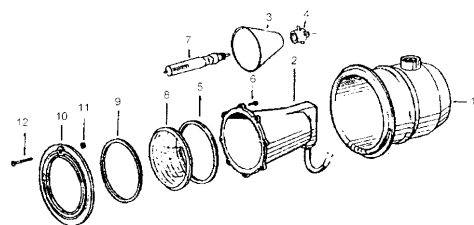

UNDERWATER LIGHTS

Pentair Intellibrite 5g White Pool & Spa Lights

These are Energy Efficient LED Pool and Spa Lights. Pool Lights come in 300, 400 and 500 watt incandescent brightness equivalents, while actually using 40, 48 and 55 watts. The Spa Light is 108 watts of incandescent brightness while using only 18 watts. The lights come with SS housings, face rings and cords, as a sealed unit. Power requirements are 120 volts and standard cord lengths are 30, 50, 100, 150 and 250'. The Pool lights are just over 10" in diameter and the Spa Lights are 6" in diameter. All are CSA approved. The compatible niches are sold separately.

Other cord lengths quoted on request

Jacuzzi Underwater Pool Light-Q500

New lights are still available. The standard cord length is 12'. Other lengths are available, please specify with order.

Item No	Description	Price
15 16 20	Replacement light, no niche, 12' cord	\$599.45
15 16 21	Replacement light, as above, custom cord length, add \$2.50/foot	

Item No	Description	Price
Q500R	Adaptor Ring - Adapts Intellibrite 5G Spa Light (see above) to Jacuzzi Q500 niche.	\$298.95

Jacuzzi Q500 Underwater Light Parts

Item No	Part	Description	Price
15 16 04	3	Reflector (Discontinued - While Stocks Last)	\$19.65
15 16 05	4	Receptacle	\$53.40
15 16 06	5	Gasket - Smaller dia - inner	\$12.99
15 16 07	6	Screw, pan head	\$2.45
15 16 08	7	Light bulb, 500W	\$51.65
15 16 09	7	Light bulb, 250W	\$43.15
15 16 10	8	Lens, clear	\$119.25
15 16 11	9	Gasket - larger dia - outside	\$12.99
15 16 12	10	Face ring	\$238.76
15 16 13	11	Retaining clip	NLA
15 16 14	12	Screw, oval head	\$13.85
15 16 15		Spring clip	\$17.95
15 16 16		Niche Screw receptacle	NLA

Other parts on request

Hydrel Underwater Lights

15 19 01	Lense 8 1/2" D	\$38.25
15 19 03	Double sided gasket	\$111.95
15 19 04	Flat Gasket 9 1/8 OD x 8 7/16 ID x 5/16-thick	\$111.95
15 19 02	L Gasket "Single Sided Gasket"	\$111.95