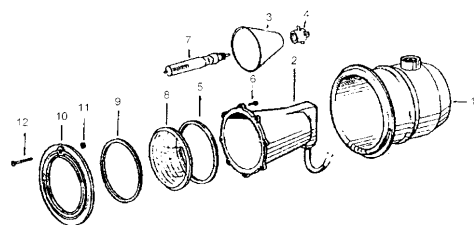

Jacuzzi Q500 Underwater Light Parts

Item No	Part	Description	Price
15 16 04	3	Reflector (Discontinued - While Stocks Last)	$19.65
15 16 05	4	Receptacle	$53.40
15 16 06	5	Gasket - Smaller dia - inner	$12.99
15 16 07	6	Screw, pan head	$2.45
15 16 08	7	Light bulb, 500W	$51.65
15 16 09	7	Light bulb, 250W	$43.15
15 16 10	8	Lens, clear	$119.25
15 16 11	9	Gasket - larger dia - outside	$12.99
15 16 12	10	Face ring	$238.76
15 16 13	11	Retaining clip	NLA
15 16 14	12	Screw, oval head	$13.85
15 16 15		Spring clip	$17.95
15 16 16		Niche Screw receptacle	NLA

Other parts on request

Hydrel Underwater Lights

15 19 01	Lense 8 1/2" D	$38.25
15 19 03	Double sided gasket	$111.95
15 19 04	Flat Gasket 9 1/8 OD x 8 7/16 ID x 5/16-thick	$111.95
15 19 02	L Gasket "Single Sided Gasket"	$111.95

Other parts on request