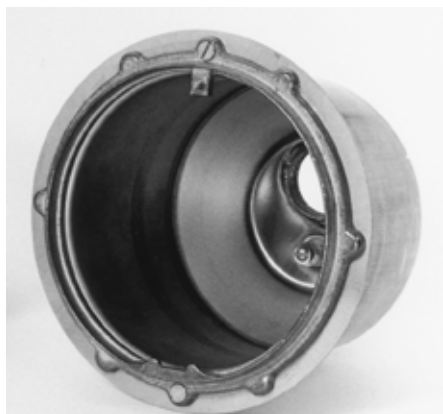

### Pentair Intellibrite 5g White Pool & Spa Lights

These are Energy Efficient LED Pool and Spa Lights. Pool Lights come in 300, 400 and 500 watt incandescent brightness equivalents, while actually using 40, 48 and 55 watts. The Spa Light is 108 watts of incandescent brightness while using only 18 watts. The lights come with SS housings, face rings and cords, as a sealed unit. Power requirements are 120 volts and standard cord lengths are 30, 50, 100, 150 and 250'. The Pool lights are just over 10" in diameter and the Spa Lights are 6" in diameter. All are CSA approved. The compatible niches are sold separately.