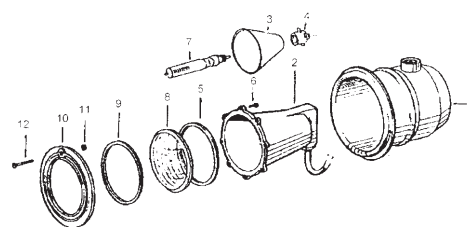

UNDERWATER LIGHTS

Pentair Intellibrite 5g White Pool & Spa Lights

These are Energy Efficient LED Pool and Spa Lights. Pool Lights come in 300, 400 and 500 watt incandescent brightness equivalents, while actually using 40, 48 and 55 watts. The Spa Light is 108 watts of incandescent brightness while using only 18 watts. The lights come with SS housings, face rings and cords, as a sealed unit. Power requirements are 120 volts and standard cord lengths are 30, 50, 100, 150 and 250'. The Pool lights are just over 10" in diameter and the Spa Lights are 6" in diameter. All are CSA approved. The compatible niches are sold separately.

Item No	Description	Cord	Price
601300	500w, White Pool Light	30'	$795.75
601301	500w, White Pool Light	50'	$823.35
601302	500w White Pool Light	100'	$890.10
601303	500w, White Pool Light	150'	$961.10
78210401	SS Pool Niche, Gunite, 3/4", rear		$141.75
640140	100w, White Spa Light	30'	$675.50
640142	100w, White Spa Light	100'	$733.95
78244202	SS Spa Niche, Gunite, 3/4", rear		$122.50

Other cord lengths quoted on request

Jacuzzi Underwater Pool Light-Q500

New lights are still available. The standard cord length is 12'. Other lengths are available, please specify with order.

Item No	Description	Price
15 16 20	Replacement light, no niche, 12' cord	$599.45
15 16 21	Replacement light, as above, custom cord length, add $2.50/foot	

If you wish to change to LED lights in the Jacuzzi Q 500 niche you will need the IDS Q 500 Adaptor Ring and the **Pentair Intellibrite 5g Spa light**. Light output will be 108 watts, and power consumption will drop to 18 watts. Still 120 volts. Note, if LED's fail you will have to purchase the new light fixture again as a unit.