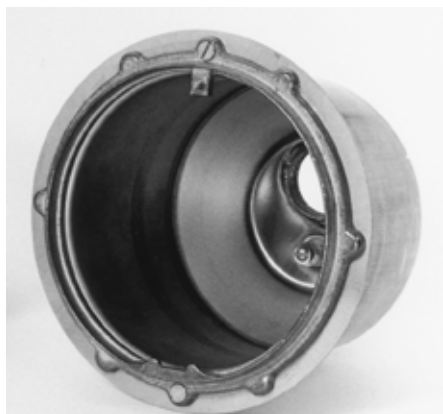

UNDERWATER LIGHTS

Pentair Intellibrite 5g White Pool & Spa Lights

These are Energy Efficient LED Pool and Spa Lights. Pool Lights come in 300, 400 and 500 watt incandescent brightness equivalents, while actually using 40, 48 and 55 watts. The Spa Light is 108 watts of incandescent brightness while using only 18 watts. The lights come with SS housings, face rings and cords, as a sealed unit. Power requirements are 120 volts and standard cord lengths are 30, 50, 100, 150 and 250'. The Pool lights are just over 10" in diameter and the Spa Lights are 6" in diameter. All are CSA approved. The compatible niches are sold separately.

Other cord lengths quoted on request

Jacuzzi Underwater Pool Light-Q500

New lights are still available. The standard cord length is 12'. Other lengths are available, please specify with order.

Item No	Description	Price
15 16 20	Replacement light, no niche, 12' cord	\$599.45
15 16 21	Replacement light, as above, custom cord length, add \$2.50/foot	

Item No	Description	Price
Q500R	Adaptor Ring - Adapts Intellibrite 5G Spa Light (see above) to Jacuzzi Q500 niche.	\$298.95

Jacuzzi Q500 Underwater Light Parts

Item No	Part	Description	Price
15 16 04	3	Reflector (Discontinued - While Stocks Last)	\$19.65
15 16 05	4	Receptacle	\$53.40
15 16 06	5	Gasket - Smaller dia - inner	\$12.99
15 16 07	6	Screw, pan head	\$2.45
15 16 08	7	Light bulb, 500W	\$51.65
15 16 09	7	Light bulb, 250W	\$43.15
15 16 10	8	Lens, clear	\$119.25
15 16 11	9	Gasket - larger dia - outside	\$12.99
15 16 12	10	Face ring	\$238.76
15 16 13	11	Retaining clip	NLA
15 16 14	12	Screw, oval head	\$13.85
15 16 15		Spring clip	\$17.95
15 16 16		Niche Screw receptacle	NLA