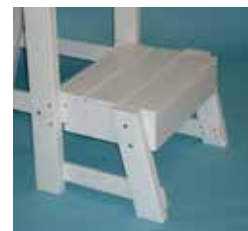

TAILWINDS EXP 501 PLATFORM KIT