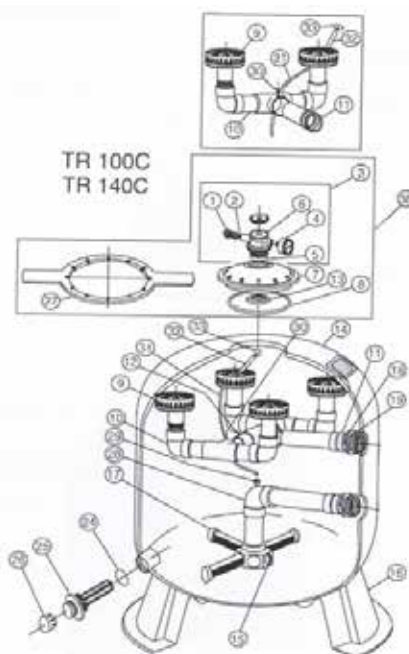

## TR 100C & TR 140C Replacement Parts

Dia #	Part #	Description	Price
3	273564	Manual Air Relief Assembly	\$140.00
4	100-60	Back Mount Gauge	\$18.50
5	273513	O-ring for Air Bleed	\$ 1.20
7	154575	Closure Dome, 8 1/2"	\$87.00
27	154527	Wrench for 8 1/2" closure	\$39.00
8	152509	Dome Square O-ring	\$ 9.60
13	154412	2" Nut for Air Relief	\$12.80
19	274494	Drain O-ring	\$ 6.30
20	152220Z	Drain Assembly	\$58.00

All parts not listed are in common with the regular filters, see previous page.

## Astral Laterals - Old Style

Part No	Description	Price
00629	100mm long-threaded both ends	\$8.85
00628	110mm long-closed one end	\$8.85
00627	160 mm long-closed one end	\$8.85
00626	225mm long-closed one end	\$8.85
00630	Coupling 3/4" female/female	\$8.85
723R4140120	Lid Gasket	\$133.75

## Swimquip Laterals

Part No	Diameter	Length	Price
24300-17	1 1/2"	8 3/8"	\$81.05
24300-18	1 1/2"	9 3/4"	\$81.05
24300-19	1 1/2"	15"	\$87.10
24300-21	1 1/2"	17"	\$93.95
24300-31	2"	13"	\$47.10
24300-32	2"	15"	\$51.05
24300-33	2"	17"	\$51.05
24300-34	2"	21"	\$54.45
24300-35	2"	23"	\$56.25
24300-36	2"	25"	\$73.25
24300-37	2"	30"	\$77.25