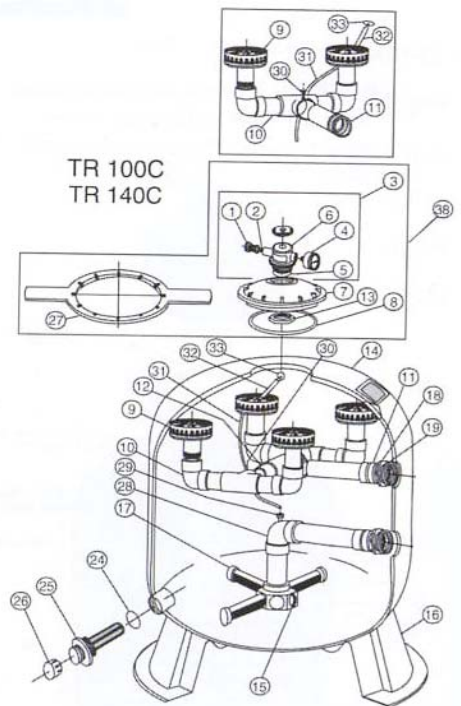

TR 100C & TR 140C Replacement Parts

Dia #	Part #	Description	Price
3	273564	Manual Air Relief Assembly	\$140.00
4	100-60	Back Mount Gauge	\$18.50
5	273513	O-ring for Air Bleed	\$ 1.20
7	154575	Closure Dome, 8 1/2"	\$87.00
27	154527	Wrench for 8 1/2" closure	\$39.00
8	152509	Dome Square O-ring	\$9.60
13	154412	2" Nut for Air Relief	\$12.80
19	274494	Drain O-ring	\$6.30
20	152220Z	Drain Assembly	\$58.00

All parts not listed are in common with the regular filters, see previous page.

Astral Laterals - Old Style

Part No	Description	Price
00629	100mm long-threaded both ends	\$8.85
00628	110mm long-closed one end	\$8.85
00627	160 mm long-closed one end	\$8.85
00626	225mm long-closed one end	\$8.85
00630	Coupling 3/4" female/female	\$8.85
723R4140120	Lid Gasket	\$133.75

Swimquip Laterals

Part No	Diameter	Length	Price
24300-17	1 1/2"	8 3/8"	\$81.05
24300-18	1 1/2"	9 3/4"	\$81.05
24300-19	1 1/2"	15"	\$87.10
24300-21	1 1/2"	17"	\$93.95
24300-31	2"	13"	\$47.10
24300-32	2"	15"	\$51.05
24300-33	2"	17"	\$51.05
24300-34	2"	21"	\$54.45
24300-35	2"	23"	\$56.25
24300-36	2"	25"	\$73.25
24300-37	2"	30"	\$77.25