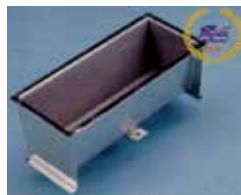

### Treads

SWIMQUIP 22" 15°

LT20S

LT19S

LT19A

Model No	Description	Price
LT 20S	Jacuzzi 20" white vertical ladder tread	\$35.00
S2470-102	SwimQuip 22" 15° white ladder tread	\$190.75
LT 19S	KDI 19" vertical plastic tread	\$62.50
LT 19A	KDI 19" 15° sloping plastic tread	\$62.50
#44107	KDI 26" vertical plastic tread	\$192.10
#44109	KDI 26" 15° sloping plastic tread	\$192.10
	Contour head ladder bolt (c/w bolt, washer & nut) 5/16"x2 1/2"	\$9.25

### Spectrum Ladder Treads

24413

24414

24412

44986

Model No	Description	Price
24413	Spectrum 26" Sloping Tread 1.9"	\$228.95
24414	Spectrum 22" Sloping Tread 1.9"	\$238.25
24412	Spectrum Deluxe Vertical Tread for 1.9"	\$247.50
44986	Spectrum 20" Vertical Ladder Tread c/w bolts Fits ladders with 1.9" or 1.5"D rails on 20" centres. 5" wide. Can be used instead of a Jacuzzi Ladder Tread.	\$117.55

### Recessed Steps

This totally recessed step provides a flush wall when mounted. Choose from heavy duty injection moulded plastic with non-skid surface or slip resistant, solid stainless steel recessed step is fabricated from 12 ga. 304 stainless steel with an all welded design. Moulded plastic step is white but can be painted any colour to match your decor. Stainless steel steps are electropolished to near mirror finish. Finished opening size: 5" x 15 1/2"