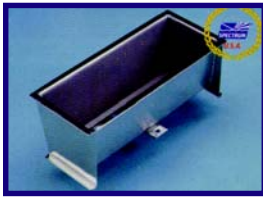

Call for pricing on other model or custom ladders.

Gibraltar style Grab Bars

Commercial grade hand bars that are inexpensive. This style of grab bar was installed in many pools in the 60's thru the 80's. They are still available to replace old bars or for new installations.

Item No	Description	Model	Price
16 14 20	Gibraltar Style Grab bars (pair) c/w anchors and escutcheons	CRH-100 B	\$609.85

LADDER PARTS AND ACCESSORIES

Treads

Item No	Description	Price
16 17 02	Jacuzzi white vertical ladder tread	\$55.00
16 17 03	SwimQuip 15° white ladder tread	\$148.65
16 17 05	KDI 19" vertical plastic tread #44101	\$80.85
16 17 06	KDI 19" 15° sloping plastic tread #44104	\$80.85
16 17 07	KDI 26" vertical plastic tread #44107	\$145.50
16 17 08	KDI 26" 15° sloping plastic tread #44109	\$145.50
16 17 09	Contour head ladder bolt (c/w bolt, washer & nut) 5/16"x2 1/2"	\$7.25
16 17 10	White rubber ladder bumpers for 1.9" O.D. tubing	\$7.55

Spectrum Ladder Treads

Item No	Description	Price
16 17 12	Spectrum 26" Sloping Tread	24413 \$156.80
16 17 13	Spectrum 22" Sloping Tread	24414 \$168.00
16 17 14	Spectrum Deluxe Vertical Tread for 1.9"	24412 \$168.00
16 17 15	Spectrum Deluxe Vertical Tread for 1.5"	24411 \$168.00

Recessed Steps

This totally recessed step provides a flush wall when mounted. Choose from heavy duty injection moulded plastic with non-skid surface or slip resistant, solid stainless steel recessed step is fabricated from 12 ga. 304 stainless steel with an all welded design. Moulded plastic step is white but can be painted any colour to match your decor. Stainless steel steps are electropolished to near mirror finish. Finished opening size: 5" x 15 1/2 "