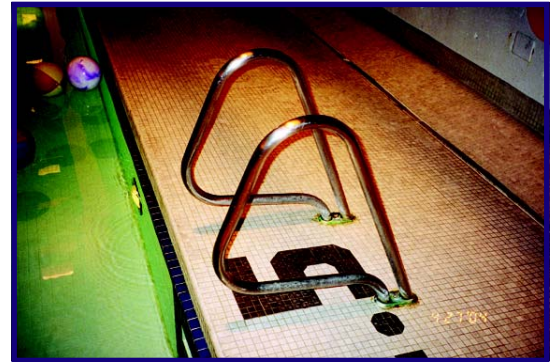

Gibraltar style Grab Bars

Commercial grade hand bars that are inexpensive. This style of grab bar was installed in many pools in the 60's thru the 80's. They are still available to replace old bars or for new installations.

Item No	Description	Model	Price
16 14 20	Gibraltar Style Grab bars (pair) c/w anchors and escutcheons	CRH-100 B	$609.85