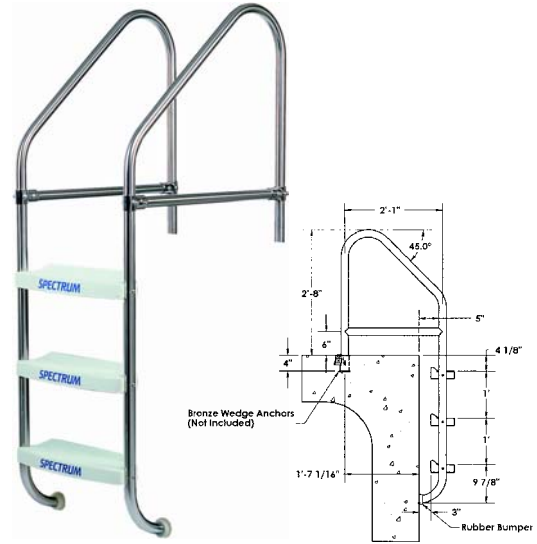

COMMERCIAL LADDERS

Standard 25" Frame Ladders

These are commercial pool grade ladders that will stand up to heavy-duty use. Ladder frames are fabricated of 1.90" O.D. x .065" wall, 304 stainless steel tube with mirror finish. Upper ends of ladder frames are fixed to the pool deck with 2 anchor sockets on 20" centers. In stock set backs from wall of pool are 25", 27", 30", 36" and custom set backs are available if necessary to match your existing anchor locations.

Our ladders include unbreakable HDPE treads with a permanent non-skid surface built in.

For specific applications where heavily used ladders require extra durability upgrade to a heavy-wall ladder. A tubing wall of .109 or .145 will stand up to the most demanding applications.

Note: Anchor sockets for deck and escutcheon trim pieces are not included in ladder pricing please order separately. See below. **FOB Factory**

Item No	Description - 1.9" OD, 0.065 wall	Model	Price
16 14 01	2-step 25" ladder- Cross braced	36178-25	\$588.50
16 14 02	3-step 25" ladder-Cross braced	36399-25	\$671.25
16 14 03	4-step 25" ladder-Cross braced	36401-25	\$752.95
16 14 04	5-step 25" ladder-Cross braced	36403-25	\$830.95

Recessed Steps

This totally recessed step provides a flush wall when mounted. Choose from heavy duty injection moulded plastic with non-skid surface or slip resistant, solid stainless steel recessed step is fabricated from 12 ga. 304 stainless steel with an all welded design. Moulded plastic step is white but can be painted any colour to match your decor. Stainless steel steps are electropolished to near mirror finish. Finished opening size: 5" x 15 1/2 "