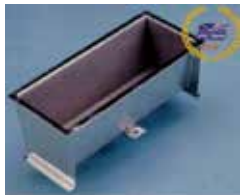

LADDER PARTS AND ACCESSORIES

Treads

Model No	Description	Price
LT 20S	Jacuzzi 20" white vertical ladder tread	$35.00
S2470-102	SwimQuip 22" 15° white ladder tread	$190.75
LT 19S	KDI 19" vertical plastic tread	$62.50
LT 19A	KDI 19" 15° sloping plastic tread	$62.50
#44107	KDI 26" vertical plastic tread	$192.10
#44109	KDI 26" 15° sloping plastic tread	$192.10
	Contour head ladder bolt (c/w bolt, washer & nut) hardware 5/16"x2 1/2"	$9.25

Spectrum Ladder Treads

Model No	Description	Price
24413	Spectrum 26" Sloping Tread 1.9"	$233.20
24414	Spectrum 22" Sloping Tread 1.9"	$243.80
24412	Spectrum Deluxe Vertical Tread for 1.9"	$251.75
44986	Spectrum 20" Vertical Ladder Tread c/w bolts Fits ladders with 1.9" or 1.5"D rails on 20" centres. 5" wide. Can be used instead of a Jacuzzi Ladder Tread.	$135.15

Recessed Steps

This totally recessed step provides a flush wall when mounted. Choose from heavy duty injection moulded plastic with non-skid surface or slip resistant, solid stainless steel recessed step is fabricated from 12 ga. 304 stainless steel with an all welded design. Moulded plastic step is white but can be painted any colour to match your decor. Stainless steel steps are electropolished to near mirror finish. Finished opening size: 5" x 15 1/2"

Model No	Description	Price
62-209-4001	Recessed Plastic Step	$106.56
23452	Recessed SS Step	$508.00

Ladder Anchors

Model No	Description	Price
AS-200B	Bronze 4" Anchor Socket 1.5" OD	$54.15
PS-4019-BC	Bronze 4" anchor socket 1.9"	$39.00
PE-0019-S	SS Escutcheons for 1.9 tubing	$18.95
24095	SS Escutcheon for 1.5 tubing	$40.35
8-415A	Gibraltar retro wedge kit (Escutcheon not included)	$79.15
8-420	Gibraltar plastic escutcheon	$38.35

NOTE: Old style Gibraltar wedges and escutcheons are no longer available.