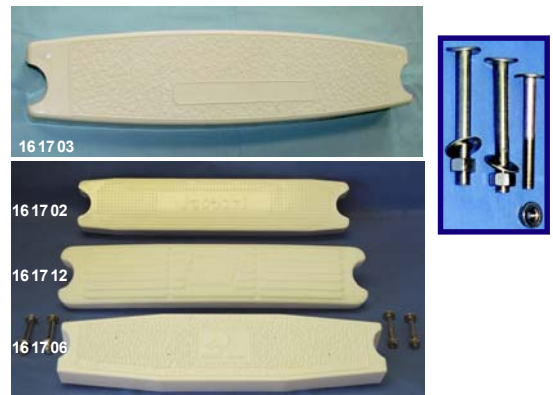

COMMERCIAL LADDERS

Standard 25" Frame Ladders

These are commercial pool grade ladders that will stand up to heavy-duty use. Ladder frames are fabricated of 1.90" O.D. x .065" wall, 304 stainless steel tube with mirror finish. Upper ends of ladder frames are fixed to the pool deck with 2 anchor sockets on 20" centers. In stock set backs from wall of pool are 25", 27", 30", 36" and custom set backs are available if necessary to match your existing anchor locations.

Note: Anchor sockets for deck and escutcheon trim pieces are not included in ladder pricing please order separately. See below. **FOB Factory**

Item No	Description - 1.9" OD, 0.065 wall	Model	Price
16 14 01	2-step 25" ladder- Cross braced	36178-25	\$588.50
16 14 02	3-step 25" ladder-Cross braced	36399-25	\$671.25
16 14 03	4-step 25" ladder-Cross braced	36401-25	\$752.95
16 14 04	5-step 25" ladder-Cross braced	36403-25	\$830.95

Call for pricing on other model or custom ladders.

Gibraltar style Grab Bars

Commercial grade hand bars that are inexpensive. This style of grab bar was installed in many pools in the 60's thru the 80's. They are still available to replace old bars or for new installations.

Item No	Description	Model	Price
16 14 20	Gibraltar Style Grab bars (pair) c/w anchors and escutcheons	CRH-100 B	\$609.85

LADDER PARTS AND ACCESSORIES

Treads

Item No	Description	Price
16 17 02	Jacuzzi white vertical ladder tread	\$55.00
16 17 03	SwimQuip 15° white ladder tread	\$148.65
16 17 05	KDI 19" vertical plastic tread #44101	\$80.85
16 17 06	KDI 19" 15° sloping plastic tread #44104	\$80.85
16 17 07	KDI 26" vertical plastic tread #44107	\$145.50
16 17 08	KDI 26" 15° sloping plastic tread #44109	\$145.50
16 17 09	Contour head ladder bolt (c/w bolt, washer & nut) 5/16"x2 1/2"	\$7.25
16 17 10	White rubber ladder bumpers for 1.9" O.D. tubing	\$7.55