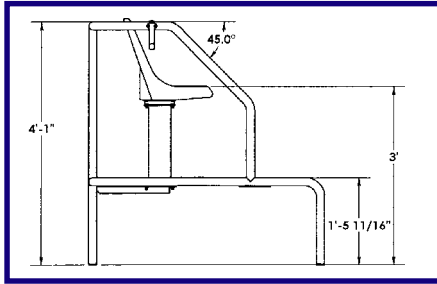

## Torrey II Guard Chair

The Torrey II Guard Chair is light and readily moveable. The platform is 34" x 34" and it comes with 2 wheels and a swivel seat. Three seat heights are available. FOB Factory.

Item No	Description	Model	Price
16 06 10	Torrey II Chair - 36"	20211	\$2295.00
16 06 11	Torrey II Chair - 42"	20214	\$2375.00
16 06 12	Torrey II Chair - 48"	20215	\$2650.00

Mendota 36" Lifeguard Chair

Mendota 48" chair shown with optional ballast

## Mendota Portable Lifeguard Chairs

**Made of plastic wood (high density polyethylene)**

Mendota portable lifeguard chairs are made of plastic wood and come in two colours, white or sand. The chairs are available in two seat heights, 3' and 4'. They are shipped partially knocked down so some assembly is required. They are screwed together with stainless steel hardware. Plastic wood is heavy, and impervious to almost everything making it ideal for outdoor applications. FOB Factory.