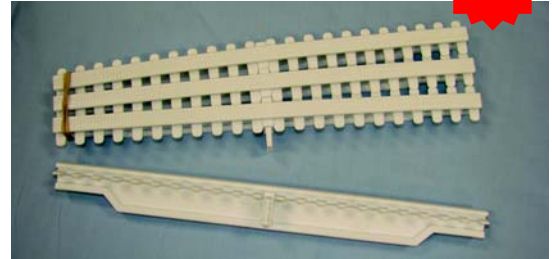

Radius Grating 22 mm High

Modular Grating

16 32 07	Modular grating 22mm H x 195mm W	212	340/box $399.50
16 32 08	Modular grating 22mm H x 245mm W	213	305/box $452.20