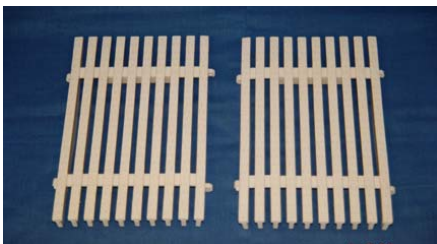

GRATING TILE

FOR RADIUS INSTALLATION

For tight radius: field cut as shown
or
Order radius cut Pro Edge for ready out of the box installation

Indestructible replacement for Modular Grating & Grating Tile - see Duradek Grating page 93.

POOL TRENCH & GUTTER GRATE PRODUCTS

Standard PVC Replacement Grating Radius Grating 35mm High (42 pcs/meter)

Model No	Description	Quantity	Price
00220	Radius grating 35mm H x 195mm	470/box	POR
00221	Radius grating 35mm H x 245mm	320/box	POR
00222	Radius grating 35mm H x 295mm	300/box	POR
00223	Radius grating 35mm H x 335mm	250/box	POR

Radius Grating 22mm High (45 pcs/meter)

Model No	Description	Quantity	Price
28656	Radius grating 22mm H x 195mm	470/box	POR
28657	Radius grating 22mm H x 245mm	320/box	POR
28658	Radius grating 22mm H x 295mm	300/box	POR
28659	Radius grating 22mm H x 335mm	250/box	POR

Modular Grating

Model No	Description	Quantity	Price
00212	Modular grating 22mm H x 195mm W	340/box	POR
00213	Modular grating 22mm H x 245mm W	305/box	POR

Grating Tile (5 pcs/meter)

Model No	Description	Quantity	Price
00217	Grating tile 22mm H x 245mm W	52/box	POR
00218	Grating tile 22mm H x 295mm W	45/box	POR
00219	Grating tile 22mm H x 335mm W	38/box	POR

Pro Curb Edge Profile

Fabricated from rigid PVC this edging will work with most grating profiles available. One leg is set up for use with one inch tall grating and one is set for 22 MM grating. It can also be supplied with slotted edge for easy use with radius trench applications. Supplied in 6 foot pieces available in white only.

Item No	Description	Price
16 32 20	Pro Curb Edging	5.00/ft.