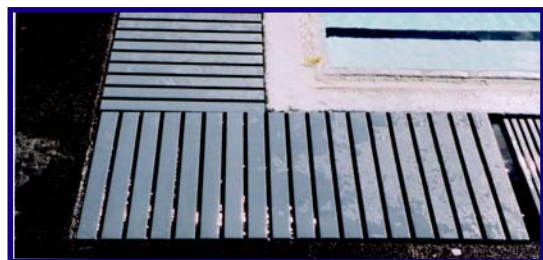

Stair Systems

Replace old degraded waterslide stairs with Duradek Stair Systems. System includes all pultruded fiberglass stair treads, side stringers & complete railings. Buy a whole system complete or just the parts you need.

Call for information, delivery & pricing.

Call with gutter detail for an exact quotation and a sample of Duradek to test in your facility!!

**Duradek is now available in 22MM high profile!!
This profile allows Duradek to fit gutters using the most common white plastic grating in the field!!**