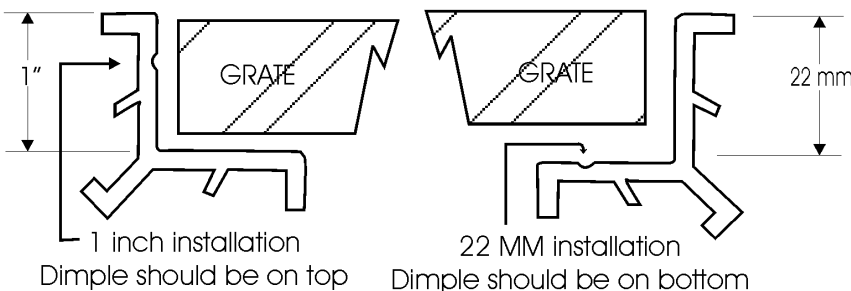

FOR RADIUS INSTALLATION

For tight radius: field cut as shown or Order radius cut Pro Edge for ready out of the box installation

Saw cut every 1 to 1 1/2 inches

Indestructible replacement for Modular Grating & Grating Tile - see Duradek Grating page 96.