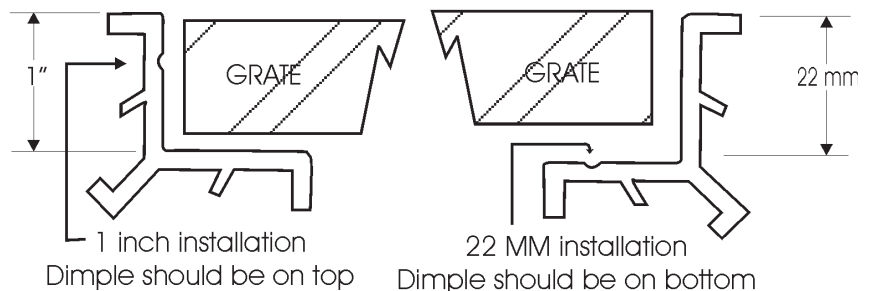

FOR RADIUS INSTALLATION

For tight radius: field cut as shown
or
Order radius cut Pro Edge for ready out of the box installation

Indestructible replacement for Modular Grating & Grating Tile - see Duradek Grating page 93.

POOL TRENCH & GUTTER GRATE PRODUCTS

Standard PVC Replacement Grating Radius Grating 35mm High (42 pcs/meter)

Model No	Description	Quantity	Price
00220	Radius grating 35mm H x 195mm	470/box	POR
00221	Radius grating 35mm H x 245mm	320/box	POR
00222	Radius grating 35mm H x 295mm	300/box	POR
00223	Radius grating 35mm H x 335mm	250/box	POR

Radius Grating 22mm High (45 pcs/meter)

Model No	Description	Quantity	Price
28656	Radius grating 22mm H x 195mm	470/box	POR
28657	Radius grating 22mm H x 245mm	320/box	POR
28658	Radius grating 22mm H x 295mm	300/box	POR
28659	Radius grating 22mm H x 335mm	250/box	POR

Modular Grating

Model No	Description	Quantity	Price
00212	Modular grating 22mm H x 195mm W	340/box	POR
00213	Modular grating 22mm H x 245mm W	305/box	POR

Grating Tile (5 pcs/meter)

Model No	Description	Quantity	Price
00217	Grating tile 22mm H x 245mm W	52/box	POR
00218	Grating tile 22mm H x 295mm W	45/box	POR
00219	Grating tile 22mm H x 335mm W	38/box	POR

Pro Curb Edge Profile

Fabricated from rigid PVC this edging will work with most grating profiles available. One leg is set up for use with one inch tall grating and one is set for 22 MM grating. It can also be supplied with slotted edge for easy use with radius trench applications. Supplied in 6 foot pieces available in white only.

Item No	Description	Price
16 32 20	Pro Curb Edging	5.00/ft.