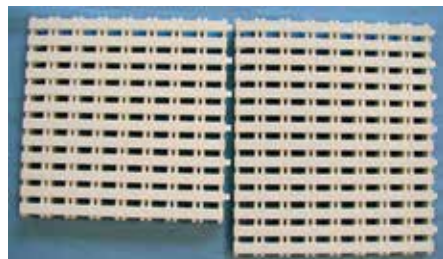

### Lawson Grating by Neptune Benson

Lawson Grating makes high quality PVC Grating in two primary styles, with a wide range of sizes in each style. The material is the highest quality PVC for flexibility, strength, and UV protection. Lawson offers a 10 year warranty. The non-skid pattern has a coefficient of friction to 0.8 ASTM, the highest in the industry, and designed to be self draining to limit algae growth. Available in five standard colors, white, bone, tan, gray and black. The typical height is 1", and widths from 6" to 18" are standard. Cutting to non-standard widths, prefabricated corners, and Parallel Grating made to a specific radius are available as custom orders. Lawson Grating uses a hold down system consisting of small stainless steel clips which fit into a slot in the grating and are screwed in place every few feet for security. For pricing please let us know your height, width, lineal feet and style and we will reply with a quotation.