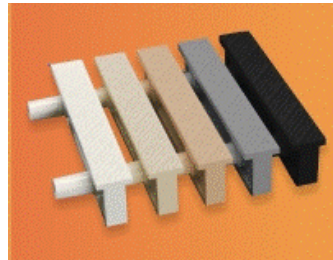

Pro Curb Edge Profile

Fabricated from rigid PVC this edging will work with most grating profiles available. One leg is set up for use with one inch tall grating and one is set for 22 MM grating. It can also be supplied with slotted edge for easy use with radius trench applications. Supplied in 6 foot pieces available in white only.

Item No	Description	Price
16 32 20	Pro Curb Edging	5.00/ft.

Lawson Grating by Neptune Benson

Lawson Grating makes high quality PVC Grating in two primary styles, with a wide range of sizes in each style. The material is the highest quality PVC for flexibility, strength, and UV protection. Lawson offers a 10 year warranty. The non-skid pattern has a coefficient of friction to 0.8 ASTM, the highest in the industry, and designed to be self draining to limit algae growth. Available in five standard colors, white, bone, tan, gray and black. The typical height is 1", and widths from 6" to 18" are standard. Cutting to non-standard widths, prefabricated corners, and Parallel Grating made to a specific radius are available as custom orders. Lawson Grating uses a hold down system consisting of small stainless steel clips which fit into a slot in the grating and are screwed in place every few feet for security. For pricing please let us know your height, width, lineal feet and style and we will reply with a quotation.

LAWSON PARALLEL GRATING

LAWSON RADIUS GRATING

LAWSON COLOUR GRATING

Duradek Grating

VIRTUALLY INDESTRUCTIBLE GRATING FOR POOL GUTTERS

Duradek grating is very well suited to use in and around aquatic centres. It is made using vinyl ester resin and a very high percentage of glass fibre; the result is the most durable grating material we have seen.