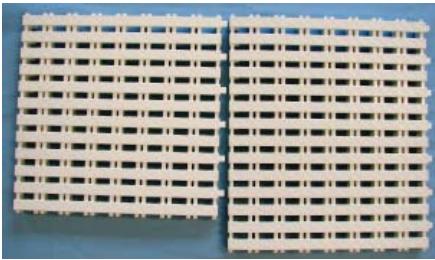

Pro Curb Edge Profile

Fabricated from rigid PVC this edging will work with most grating profiles available. One leg is set up for use with one inch tall grating and one is set for 22 MM grating. It can also be supplied with slotted edge for easy use with radius trench applications. Supplied in 6 foot pieces available in white only.

Item No	Description	Price
16 32 20	Pro Curb Edging	5.00/ft.

Lawson Grating by Neptune Benson

Lawson Grating makes high quality PVC Grating in two primary styles, with a wide range of sizes in each style. The material is the highest quality PVC for flexibility, strength, and UV protection. Lawson offers a 10 year warranty. The non-skid pattern has a coefficient of friction to 0.8 ASTM, the highest in the industry, and designed to be self draining to limit algae growth. Available in five standard colors, white, bone, tan, gray and black. The typical height is 1", and widths from 6" to 18" are standard. Cutting to non-standard widths, prefabricated corners, and Parallel Grating made to a specific radius are available as custom orders. Lawson Grating uses a hold down system consisting of small stainless steel clips which fit into a slot in the grating and are screwed in place every few feet for security. For pricing please let us know your height, width, lineal feet and style and we will reply with a quotation.

LAWSON PARALLEL GRATING

LAWSON RADIUS GRATING

LAWSON COLOUR GRATING

Duradek Grating

VIRTUALLY INDESTRUCTIBLE GRATING FOR POOL GUTTERS

Duradek grating is very well suited to use in and around aquatic centres. It is made using vinyl ester resin and a very high percentage of glass fibre; the result is the most durable grating material we have seen.