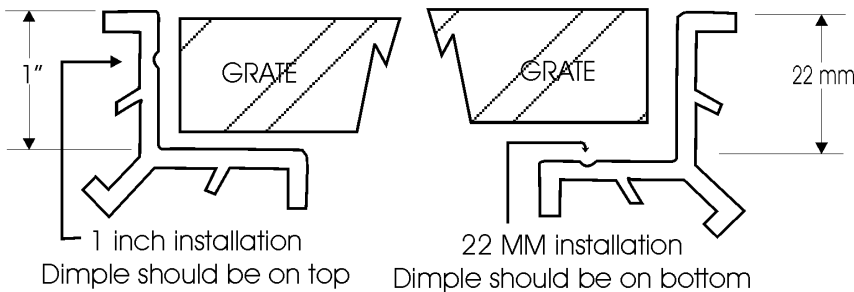

FOR RADIUS INSTALLATION

For tight radius: field cut as shown
or
Order radius cut Pro Edge for ready out of the box installation

Saw cut every 1 to 1 1/2 inches

Indestructible replacement for Modular Grating & Grating Tile - see Duradek Grating page 82.