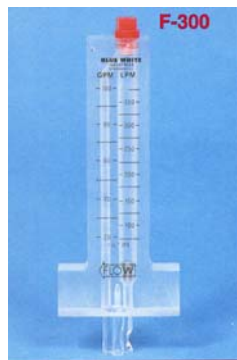

FLOW METERS, GAUGES & THERMOMETERS

Signet Flow Meter

Top of the line self powered flow indicator, analog meter, rotor flow sensor, and installation clamp for schedule 80 PVC. Specify GPM range required or pipe size. Works on any pipe angle or direction of flow.

Replacement parts available.

Blue-White Digital Flowmeter F-1000

A small pipe mounted digital flowmeter that is battery powered (2 x AAA batteries once a year). Saddle mounts onto horizontal pipe. Accuracy requires mounting in a straight piece of pipe 10 x pipe diameter long. Four digit display. Available for sch 40 or sch 80 pipe. Drill a 1 1/8" diameter hole and clamp on. Note: will not work well with systems with air and should be mounted in return line after filter otherwise hair and dirt will jam paddle.

Item No	Pipe Size	GPM	Price
12 06 10	1 1/2"	15.0 - 150.0	\$407.50
12 06 11	2"	30.0 - 300.0	\$407.50
12 06 12	3"	60.0 - 600.0	\$407.50
12 06 13	4"	100 - 1000	\$455.95
12 06 14	6"	250 - 2500	\$455.95
12 06 15	8"	400 - 4000	\$455.95

F-300 Flow Meter

Economical Blue and White flow meters. Easy to install clamps included. Please specify up or down flow for vertical pipe applications.

Horizontal

Vertical

Item No **Pipe Size** **Range (GPM)** **Price**