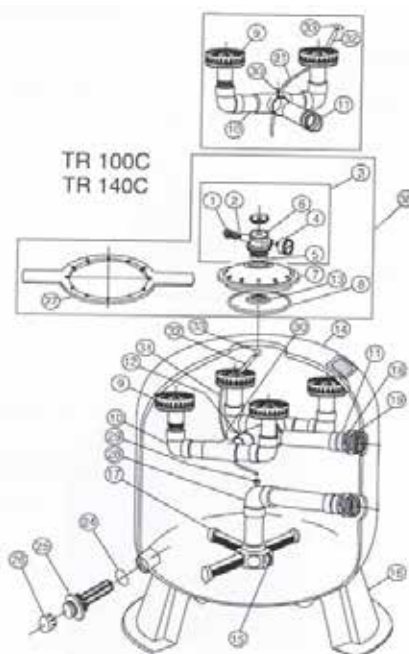

TR 100C & TR 140C Replacement Parts

Dia #	Part #	Description	Price
3	273564	Manual Air Relief Assembly	$147.70
4	100-60	Back Mount Gauge	$19.52
5	273513	O-ring for Air Bleed	$1.27
7	154575	Closure Dome, 8 1/2"	$91.79
27	154527	Wrench for 8 1/2" closure	$41.15
8	152509	Dome Square O-ring	$10.13
13	154412	2" Nut for Air Relief	$13.50
19	274494	Drain O-ring	$6.65
20	152220Z	Drain Assembly	$61.19

All parts not listed are in common with the regular filters, see previous page.