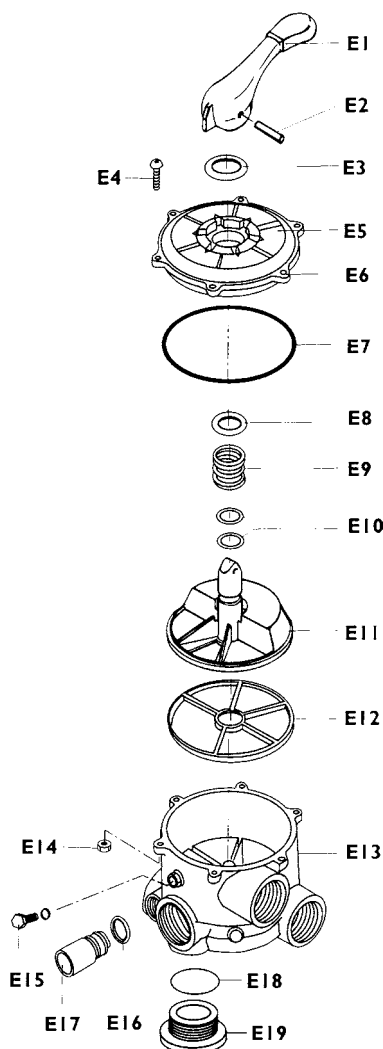

Praher Dial Valve Replacement Parts

Part Numbers ending in 1 are for 1 1/2" pipe size dial Valves

Part #	Description	Price
E-1-S-1	Handle-ABS	$ 7.35
E-2-S-1	Pin	$ 3.15
E-3-S-1	Washer	$ 2.10
E-4-S-1	Screw M6 X 30MM Philips Pan Head	$ 1.05
E-6-S-1	Cover	$12.55
E-7-S-1	Cover O-ring	$ 4.20
E-8-S-1	Washer	$ 2.10
E-9-S-1	Spring	$ 9.40
E-10-S-1	O-rings	$ 2.10
E-11-S-1	Diverter	$16.70
E-12-S-1	Diverter gasket	$ 7.35
E-14-S-1	Nut M6 - Hex	$ 0.55
E-15-S-1	1/4" Plug	$ 1.05
E-16-S-1	Site Glass gasket	$ 1.15
E-17-S-1	Site Glass	$ 3.15
E-50-S-1	Top Assembly (#1-11) White	$65.00

Part # ending in 2 are for 2" dial valves. Parts not listed are in common with S-1 valves

E-7-S-2	Cover O-ring-2"	$ 4.20
E-11-S-2	Diverter 2"	$18.80
E-12-S-2	Diverter Gasket 2"	$ 9.40
E-50-S-2	Top Assembly 2" (#1-11) White	$74.00

Part # ending in 3 are for 3" pipe size dial valves.

E-6-S-3	Cover 3"	$241.95
140.561	Cover, new, after Jan 2002	$241.95
E-7-S-3	Cover O-ring	$33.85
E-11-S-3	Diverter	$254.97
141.341	Diverter c/w integral gskt, after Jan 2002	$309.80
E-12-S-3	Diverter gasket	$83.65
E-50-S-3	Top Assembly (3 - 11) White	$774.15
Prism 2 oz	Spider Gasket Glue	$60.65

Other 3" dial valve parts on request