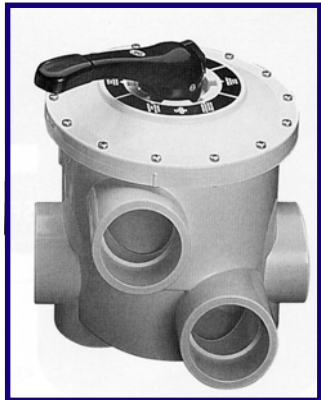

*Generic 30 x 60 Element*

**Dial Valve Replacement Parts**

*We have access to all brands of Dial Valve Parts. When ordering specify Brand, Style, Construction and Pipe size. Parts diagrams available on request.*

**D.E. FILTER PARTS**

**D.E. Filter System Tips**

- Good precoats are essential to getting clarity and to keeping septa clean
- Normal dosage is 2 ounces per sq .ft. of filter area
- Object is to deposit at least 1/16" over all parts of all element
- Precoat filter at 1 U.S. GPM per sq. ft. of filter area
- Maximum flow rate for filtration is 2 U.S. GPM per sq. ft. however 1 -1.5 GPM is better
- Check for grease, metal staining, body oils, and other discolourations on filter elements. Buildup of dirt will shorten your filter cycles clean bags as required with filter free see page 49
- Check for warped or broken elements on a regular basis

**SwimQuip D.E. Filter Discs Complete**

Item No	Description	Size	Price	20+
11 05 01	*Filter Disc SQ#23495-0084	14.5"D	\$30.45	\$27.40
11 05 02	*Filter Disc SQ#23495-0084	16"D	\$30.40	\$27.35
11 05 03	Centre Disc SQ#29330-0033	26"D	\$121.98	\$109.65
11 05 04	End Disc - no longer available Use conversion kit - see below			
11 05 06	Spacer SQ#29330-0019 7"OD x 1 5/8"tall		\$46.55	\$41.86
11 05 07	Conversion Kit replaces old style end disk		\$314.80	

Item No	Part	Description	Price
11 10 01	SM-10-A0	1½" side mount dial valve All ports open, specify slip or threaded	\$104.28
11 10 02	SM-20-A0	2" side mount dial valve All ports open, specify slip or threaded	\$136.93
11 10 03	SM-30-A0	3" side mount dial valve All ports open - Slip only	\$815.44