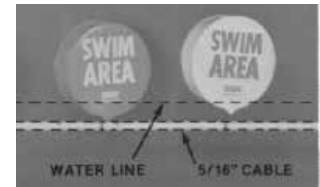

SIGN BUOYS

Model #425-R Regulatory Buoy

12" diameter x 59", with almost 48" above the water line.

Item No	Description	Price
18 05 01	Regulatory Buoy	$POR

Model #423-0 Barrier Float

12" x 36" economy model. Rope passes continuously through buoy. Sold in boxes of three.

Item No	Description	Price
18 05 02	Barrier Float - each	$POR

Sign Rope Buoys

Highly visible - permanently maintains an upright position by weight of 5/16" cable. 100% closed - cell construction. 7¼" diameter by 3" thick.

Item No	Description	Price
18 05 03	Sign rope buoys 12 per carton 1505	$POR