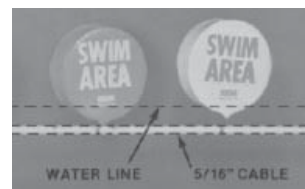

SIGN BUOYS

Model #425-R Regulatory Buoy

12" diameter x 59", with almost 48" above the water line.

Item No	Description	Price
18 05 01	Regulatory Buoy	$POR

Model #423-0 Barrier Float

12" x 36" economy model. Rope passes continuously through buoy. Sold in boxes of three.

Item No	Description	Price
18 05 02	Barrier Float - each	$POR

Sign Rope Buoys

Highly visible - permanently maintains an upright position by weight of 5/16" cable. 100% closed - cell construction. 7 1/4" diameter by 3" thick.

Item No	Description	Price
18 05 03	Sign rope buoys 12 per carton 1505	$POR