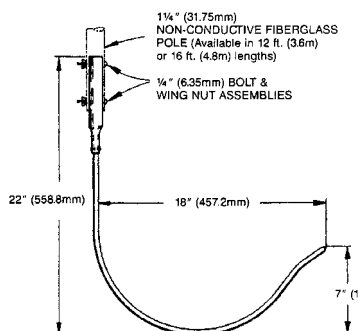

Item No	Model	Description	Price
14 01 05	818-12	12' Rigid Fibreglass Pole	$96.25
14 02 06	RL153	Safety pool hook for reaching assist pole	$27.80
14 02 10	570001	Bolts & wing nuts to attach hook to pole	$3.25