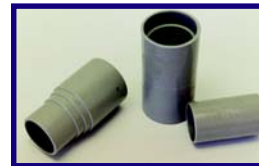

Pool Brushes

All have Poly bristles.

Item No	Model	Description	Price
14 06 01	RL902	18" Pool Brush	\$20.50
14 06 02	RL905	24" Blue Nylon Bristles, Curved	\$44.75
14 06 04	RL908	36" Blue Nylon Bristles, Curved	\$60.25
14 06 07	RL660/661	Multi Purpose Deck Brush (with handle) Contoured shape conforms to pool, tile or deck surfaces.	\$34.25

POOL VACUUM ACCESSORIES

Commercial Heavy Duty

Vacuum Hoses

Item No	Description	Price
14 08 01	1½" D x 50' L Spirolock - Heavy duty	\$315.00
14 08 02	2" D x 50' L Spirolock - Heavy duty	\$479.35
14 08 03	1½" Replacement hose cuff - End fitting	\$5.70
14 08 04	2" Replacement hose cuff	\$12.25
14 08 05	1½" Repair coupling	\$9.25
14 08 06	2" Repair coupling	\$12.95
14 08 07	RL165 Hose Hangers	\$9.15

The Hose Caddy is designed to store vacuum hose. The Hose Caddy is made of 304 stainless steel and holds up to 100 feet of 2 inch diameter hose. Hose caddy is all stainless construction. It saves money by eliminating wear caused from dragging vacuum hose on deck. Design makes hose easy to handle and convenient size makes it easy to move around and to store (goes thru doorways).