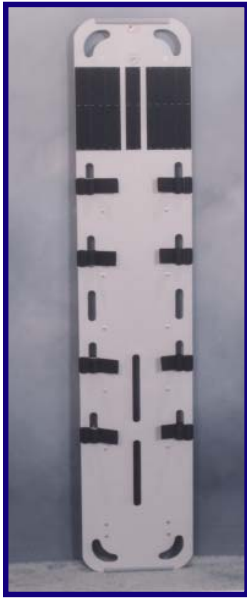

## Aquatic Spineboard (1/2" polymer)

- Constructed of 1/2" marine grade polymer durable weather resistant plastic
- Environmentally stabilized to resist harsh sun and sea conditions, including ultraviolet light
- Board is 16" wide to facilitate rolling of vomiting patients
- Handholds accommodate two to four rescuers
- Aluminium runners provide strength and attached UHMW skids enable the board to slide easily
- PVC plastic end caps protect the ends of the board
- Stainless steel screws and staples resist corrosion
- The board comes complete with VBlocks and straps
- Velcro strips at the head of the board secure the VBlocks
- 78" x 16" Adult size  
60" x 14" Child size
- Weight 26 lbs. approximately

## Beavertail for Aquatic Spineboard

- 18½" long by 7" wide
- All stainless hardware; fastens easily to new or existing boards

Item No	Description	Price
19 05 11	Beavertail solid	\$73.10
19 05 10	Beavertail soft	\$55.65

## VBlocks

Constructed of rugged PVC plastic which resists breakdown by chlorine. They are attached to the spine board with velcro.

Item No	Description	Price
19 05 03	VBlocks	\$115.00
19 05 05	Replacement Head strap	\$10.10
19 05 15	Transport Strap	\$27.00