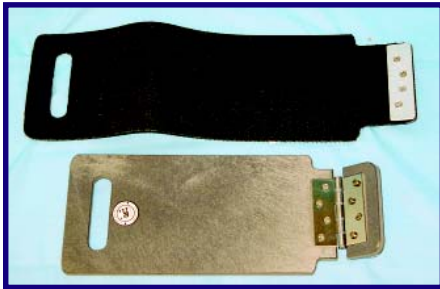

## Aquatic Spineboard (1/2" polymer)

- Constructed of 1/2" marine grade polymer durable weather resistant plastic
- Environmentally stabilized to resist harsh sun and sea conditions, including ultraviolet light
- Board is 16" wide to facilitate rolling of vomiting patients
- Handholds accommodate two to four rescuers
- Aluminium runners provide strength and attached UHMW skids enable the board to slide easily
- PVC plastic end caps protect the ends of the board
- Stainless steel screws and staples resist corrosion
- The board comes complete with VBlocks and straps
- Velcro strips at the head of the board secure the VBlocks
- 78" x 16" Adult size  
60" x 14" Child size
- Weight 26 lbs. approximately

## Beavertail for Aquatic Spineboard

- 18½" long by 7" wide
- All stainless hardware; fastens easily to new or existing boards

Item No	Description	Price
19 05 11	Beavertail solid	\$73.10
19 05 10	Beavertail soft	\$55.65

## Sandbags

Constructed of closely woven yellow nylon water resistant fabric. Available with or without a velcro strip along the bottom of the bag for spineboard attachment.

Item No	Description	Price
19 05 07	Sandbag 3Kg per pair	\$45.05

## VBlocks

Constructed of rugged PVC plastic which resists breakdown by chlorine. They are attached to the spine board with velcro.

Item No	Description	Price
19 05 03	VBlocks	\$115.00
19 05 05	Replacement Head strap	\$10.10
19 05 15	Transport Strap	\$27.00