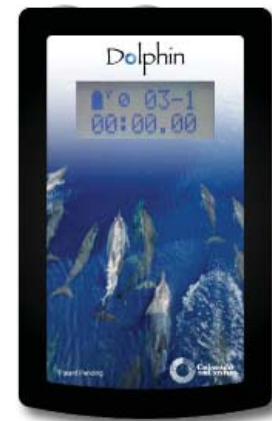

**Colorado
TIME SYSTEMS.**

Authorized Distributor

For more information about Colorado's products, please visit www.coloradotime.com

All Dolphin Systems since July 15, 2011 support up to 10 splits.

Pricing is FOB Colorado.