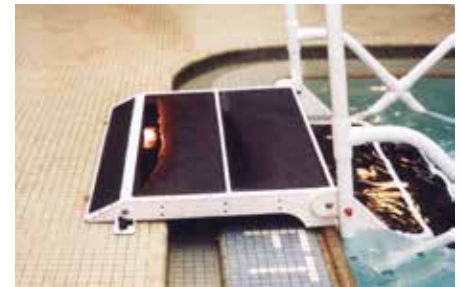

FOB Factory

Item No	Description	Pool Depth	Price
17 05 01	Pool Access Steps 4 tread	34" to 45"	$4486.00
17 05 02	Pool Access Steps 5 tread	41" to 55"	$5211.00
17 05 03	Pool Access Steps 6 tread	48" to 64"	$5574.00
17 05 07	Pool Access Steps 7 tread	56" to 74"	$5936.50

Options And Parts:

17 05 04	Custom Top Step	POR
17 05 05	Replacement Standard Top Platform	$936.65
17 05 08	Set of 2 Replacement Wheels	$192.75
17 05 07	Replacement Step Plastic with SS brace 30" wide, replaces old style plastic or aluminium step	$928.80

Optional Sides and Risers when ordered with a step.

17 05 15	Sides and Risers for 4 step	$712.25
17 05 16	Sides and Risers for 5 step	$777.50
17 05 17	Sides and Risers for 6 step	$842.75
17 05 18	Sides and Risers for 7 step	$907.95

CUSTOM TOP STEP

Aqua Step-ADA Compliant

These are US ADA Compliant Pool Steps and are custom made to order for each pool. Not as easy to take in and out as the Aqua Step HD, but provides more support/ease of use to challenged users. These are shipped knocked down for economic transportation, some assembly required, and anchors are provided to fasten the top step to the deck. Sides and risers, and a standard top step are included in the price. Please see drawing for more details. A pool deck drawing must be submitted with each order to determine the correct number of steps needed, and if a custom top step is needed. The maximum recommended riser height is 8.5". 8 to 10 steps quoted on request.

FOB Factory.

Item No	Description	Pool Depth	Price
17 05 20	Aqua Step ADA- 4 tread	20" to 42.5"	$5211.00
17 05 21	Aqua Step ADA-5 tread	30" to 51"	$5936.50
17 05 22	Aqua Step ADA-6 tread	35" to 59.5"	$6298.95
17 05 23	Aqua Step ADA-7 tread	40" to 68"	$6842.65
17 05 24	Safety Side Guards	$500.50	

Railing Extends A Minimum Of 12" Onto Top Platform
Rail Height 34 - 38"
Rail Width Max 24 inches

A full 11" of exposed tread Allows Safe Forward Entry into Pool

Shielding Encloses Open Space Between Treads
Railing Extends One Treadwidth (11") beyond Bottom Step

Optional Safety Side Guards (removable) - prevents swimming under the stair

NOTE: Sides and risers are now required in British Columbia.