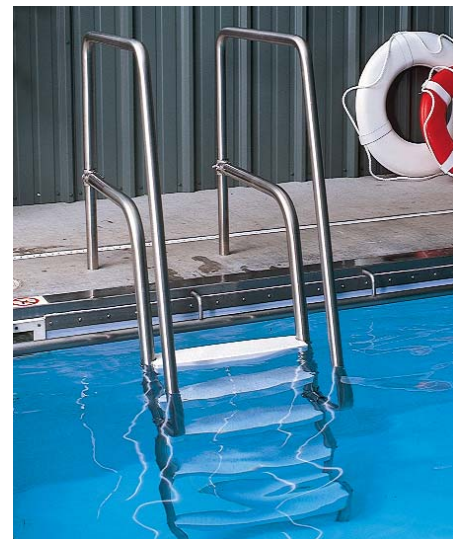

PARTS AVAILABLE

ACCESS STEPS & LADDERS

Therapy Ladder (Missoula ladder) by Spectrum

The sloping design makes pool access user friendly at a very good price. Rails are stainless steel 1.5' OD for easier gripping. Units are custom made for your pool. Anchor sockets and escutcheons sold separately. **FOB Factory.**

This Therapy Ladder can be configured to work in deep water by being bent to return to the pool wall like a regular pool ladder.

Easy Ladder

These Ladders are custom made fiberglass pool ladders, designed for use where temporary extra access is required. Construction is one piece, with integral sides and risers. The Deck adapter is bolted on. They are designed to sit on the pool bottom and deck, snugly, and no extra anchoring is provided. The steps are 31" wide, riser height is 9 3/4" and tread width is 12", and non-skid. The ladder comes with a detachable set of wheels to make moving easier. Both corner and end wall models can be made. Three colours are available, yellow, light blue or medium blue. Ladders are custom made to dimensions provided, and trimmed to fit depth, floor slope, and coping as required. Some assembly is required. Handrails are stainless steel. Normally 2 people are needed to lift the ladder out of the pool. Dimensions noted are from pool bottom to deck level. **FOB Factory**