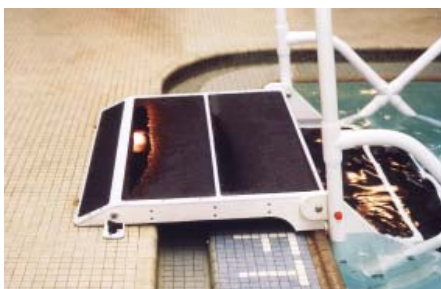

CUSTOM TOP STEP

Aqua Step-ADA Compliant

These are US ADA Compliant Pool Steps and are custom made to order for each pool. Not as easy to take in and out as the Aqua Step HD, but provides more support/ease of use to challenged users. These are shipped knocked down for economic transportation, some assembly required, and anchors are provided to fasten the top step to the deck. Sides and risers, and a standard top step are included in the price. Please see drawing for more details. A pool deck drawing must be submitted with each order to determine the correct number of steps needed, and if a custom top step is needed. The maximum recommended riser height is 8.5". 8 to 10 steps quoted on request.

FOB Factory.

Item No	Description	Pool Depth	Price
17 05 20	Aqua Step ADA- 4 tread	20" to 42.5"	$5211.00
17 05 21	Aqua Step ADA-5 tread	30" to 51"	$5936.50
17 05 22	Aqua Step ADA-6 tread	35" to 59.5"	$6298.95
17 05 23	Aqua Step ADA-7 tread	40" to 68"	$6842.65
17 05 24	Safety Side Guards		$500.50

Railing Extends A Minimum Of 12" Onto Top Platform
Rail Height 34 - 38"
Rail Width Max 24 Inches

A full 11" of exposed tread Allows Safe Forward Entry Into Pool

Shielding Encloses Open Space Between Treads
Railing Extends One Treadwidth (11") beyond Bottom Step

Optional Safety Side Guards (removable) - prevents swimming under the stair