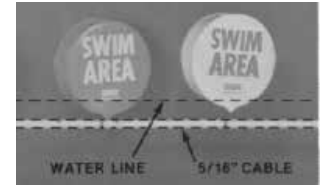

SIGN BUOYS

Model #425-R Regulatory Buoy

12" diameter x 59", with almost 48" above the water line.

Item No	Description	Price
18 05 01	Regulatory Buoy	$POR

Model #423-0 Barrier Float

12" x 36" economy model. Rope passes continuously through buoy. Sold in boxes of three.

Item No	Description	Price
18 05 02	Barrier Float - each	$POR

Sign Rope Buoys

Highly visible - permanently maintains an upright position by weight of 5/16" cable. 100% closed - cell construction. 7/4" diameter by 3" thick.

Item No	Description	Price
18 05 03	Sign rope buoys 12 per carton 1505	$POR