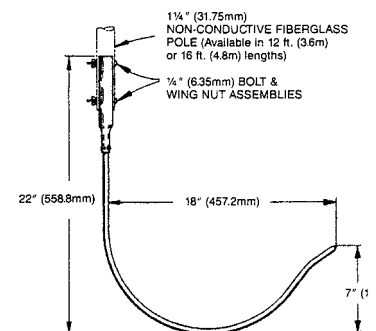

Rescue Cans and Tubes

Rescue cans and tubes provide rescuers extra flotation to support swimmers in trouble, and something for the distressed person to hang on to while allowing the rescuer to tow them to shore. The rescue can is designed for use in surf and has a cavity for a pocket mask, while the rescue tube is for lakes and pools.

Item No	Description	Price
52.1275	Rescue Tube	\$91.25
18 07 03	Rescue Can #82	\$187.95

Non-Conductive Reaching Assist Pole and Hook

Item No	Model	Description	Price
R191095	R19109	12' Rigid Fibreglass Pole	\$105.00
14 02 06	RL153	Safety pool hook for reaching assist pole	\$31.00
14 02 10	570001	Bolts & wing nuts to attach hook to pole	\$3.25