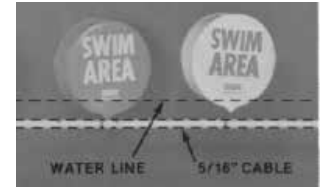

SIGN BUOYS

Model #425-R Regulatory Buoy

12" diameter x 59", with almost 48" above the water line.

Item No	Description	Price
18 05 01	Regulatory Buoy	$POR

Model #423-0 Barrier Float

12" x 36" economy model. Rope passes continuously through buoy. Sold in boxes of three.

Item No	Description	Price
18 05 02	Barrier Float - each	$POR

Sign Rope Buoys

Highly visible - permanently maintains an upright position by weight of 5/16" cable. 100% closed - cell construction. 7/4" diameter by 3" thick.

Item No	Description	Price
18 05 03	Sign rope buoys 12 per carton 1505	$POR