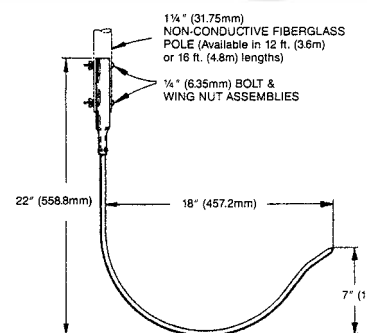

Non-Conductive Reaching Assist Pole and Hook

Item No	Model	Description	Price
R191095	R19109	12' Rigid Fibreglass Pole	$105.00
14 02 06	RL153	Safety pool hook for reaching assist pole	$31.00
14 02 10	570001	Bolts & wing nuts to attach hook to pole	$3.25