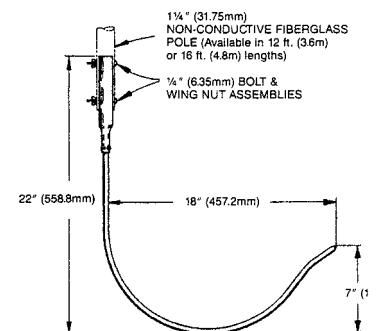

Rescue Cans and Tubes

Rescue cans and tubes provide rescuers extra flotation to support swimmers in trouble, and something for the distressed person to hang on to while allowing the rescuer to tow them to shore. The rescue can is designed for use in surf and has a cavity for a pocket mask, while the rescue tube is for lakes and pools.

Item No	Description	Price
52.1275	Rescue Tube	\$91.25
18 07 03	Rescue Can #82	\$187.95

Non-Conductive Reaching Assist Pole and Hook

Item No	Model	Description	Price
R191095	R19109	12' Rigid Fibreglass Pole	\$110.78
14 02 06	RL153	Safety pool hook for reaching assist pole	\$32.32
14 02 10	570001	Bolts & wing nuts to attach hook to pole	\$3.45