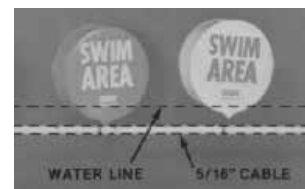

SIGN BUOYS

Model #425-R Regulatory Buoy

12" diameter x 59", with almost 48" above the water line.

Item No	Description	Price
18 05 01	Regulatory Buoy	$POR

Model #423-0 Barrier Float

12" x 36" economy model. Rope passes continuously through buoy. Sold in boxes of three.

Item No	Description	Price
18 05 02	Barrier Float - each	$POR

Sign Rope Buoys

Highly visible - permanently maintains an upright position by weight of 5/16" cable. 100% closed - cell construction. 7¼" diameter by 3" thick.

Item No	Description	Price
18 05 03	Sign rope buoys 12 per carton 1505	$POR