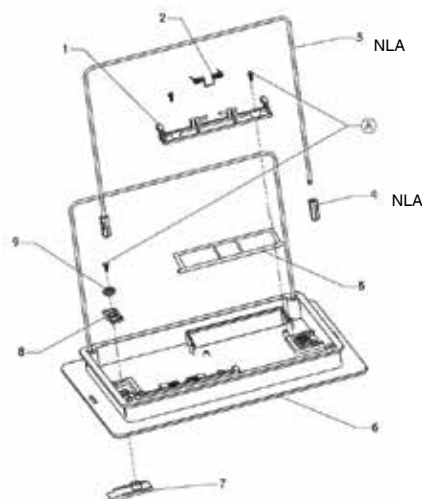

DOLPHIN PARTS LIST

Part	Dia. #	Description	Price
9985007	*	Track New Style - Yellow	\$39.99
3884997	28	Guide Wheel	\$30.00
5000009	26	Amphenol Plug	\$36.00
6203703	16	Filter Screen	\$19.50
6101303	12	PVC Brush 3001 - red	\$21.00
9995430	14	Filter Bag	\$84.50
9981430	13	Filter Bag Clip	\$3.85
9985061	7	Handle Latch	\$3.78
9985065	8	Handle Arm Slide	\$1.29
3884073		Wheel tube bearing- New	\$28.00
9991279	18	Cable Connector Assembly - 3 pin	\$9.87
9995053	23	Side Plate - yellow with cable fitting	\$30.35
9985081	9	Side plate - no hole or fittings for cable	\$30.80
9995075	2	Impellor Tube - red	\$13.50
9995188	1	Outer Casing Yellow/Red	\$181.00
9995269	20	Impeller (Screw on top)	\$14.00
3883645	31	Drive Pulley - New - TT	\$35.00
9995678	32	Power supply	\$375.00
598412LF		Power supply cord 115v	\$25.00
9995685	4	Handle Red & Yellow	\$48.00
9995741	3	Handle Float - yellow	\$17.75
9995359	19	3001 Diag Motor Unit	\$449.00
9995802		Cable Assembly with swivel 30M	\$449.00

Dolphin Bottom Lid-new style-spring loaded inlet flaps

Part #	Description	Price
9995550	Bottom lid assembly	\$49.00
9995892	Parts Kit for bottom lid	\$18.90

Caddy Cart Parts:

Part	Description	Price
9996098	33 Caddy Cart -complete	\$219.00
6101900	Handle for Caddy # 1	\$41.75
9996079	Wheel Assembly for Caddy #5	\$35.00
9986055	Hook for caddy # 2	\$14.00
9991098	Caddy Handle, New Style	\$45.00

Part	Dia.#	Description	Price
9995747LF	30	Cable Assembly 3 Wire	\$575.00
9995178	38	Outer Casing	\$101.00
9995332-EX	23	Rblt Motor-Exchange	\$875.00
99955955	13	Wheel Tube Assembly	\$53.25
9985089	9	Pro X Side Plate no hole	\$31.00
9995051	25	Pro X Side Plate W/cable fit	\$31.00
6101635	12	PVC Brush	\$17.90