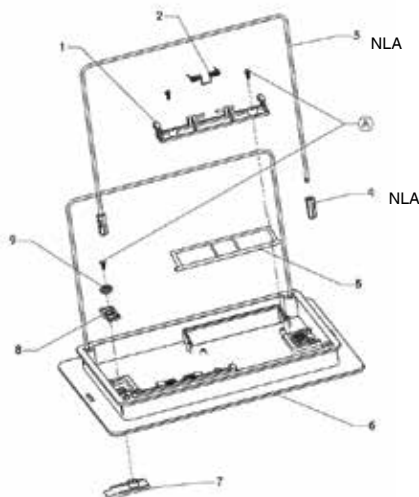

DOLPHIN PARTS LIST

Part	Dia. #	Description	Price
9985007	*	Track New Style - Yellow	\$39.99
3884997	28	Guide Wheel	\$30.00
5000009	26	Amphenol Plug	\$36.00
6203703	16	Filter Screen	\$19.50
6101303	12	PVC Brush 3001 - red	\$21.00
9995430	14	Filter Bag	\$84.50
9981430	13	Filter Bag Clip	\$3.85
9985061	7	Handle Latch	\$3.78
9985065	8	Handle Arm Slide	\$1.29
3884073		Wheel tube bearing- New	\$28.00
9991279	18	Cable Connector Assembly - 3 pin	\$9.87
9995053	23	Side Plate - yellow with cable fitting	\$30.35
9985081	9	Side plate - no hole or fittings for cable	\$30.80
9995075	2	Impellor Tube - red	\$13.50
9995188	1	Outer Casing Yellow/Red	\$181.00
9995269	20	Impeller (Screw on top)	\$14.00
3883645	31	Drive Pulley - New - TT	\$35.00
9995678	32	Power supply	\$375.00
598412LF		Power supply cord 115v	\$25.00
9995685	4	Handle Red & Yellow	\$48.00
9995741	3	Handle Float - yellow	\$17.75
9995359	19	3001 Diag Motor Unit	\$449.00
9995802		Cable Assembly with swivel 30M	\$449.00

Dolphin Bottom Lid-new style-spring loaded inlet flaps

Part #	Description	Price
9995550	Bottom lid assembly	\$49.00
9995892	Parts Kit for bottom lid	\$18.90

Caddy Cart Parts:

Part	Description	Price
9996098	33 Caddy Cart -complete	\$191.75
6101900	Handle for Caddy # 1	\$41.75
9996079	Wheel Assembly for Caddy #5	\$35.00
9986055	Hook for caddy # 2	\$14.00
9991098	Caddy Handle, New Style	\$45.00

Part	Dia.#	Description	Price
9995747LF	30	Cable Assembly 3 Wire	\$575.00
9995178	38	Outer Casing	\$101.00
9995332-EX	23	Rblt Motor-Exchange	\$875.00
99955955	13	Wheel Tube Assembly	\$53.25
9985089	9	Pro X Side Plate no hole	\$31.00
9995051	25	Pro X Side Plate W/cable fit	\$31.00
6101635	12	PVC Brush	\$17.90