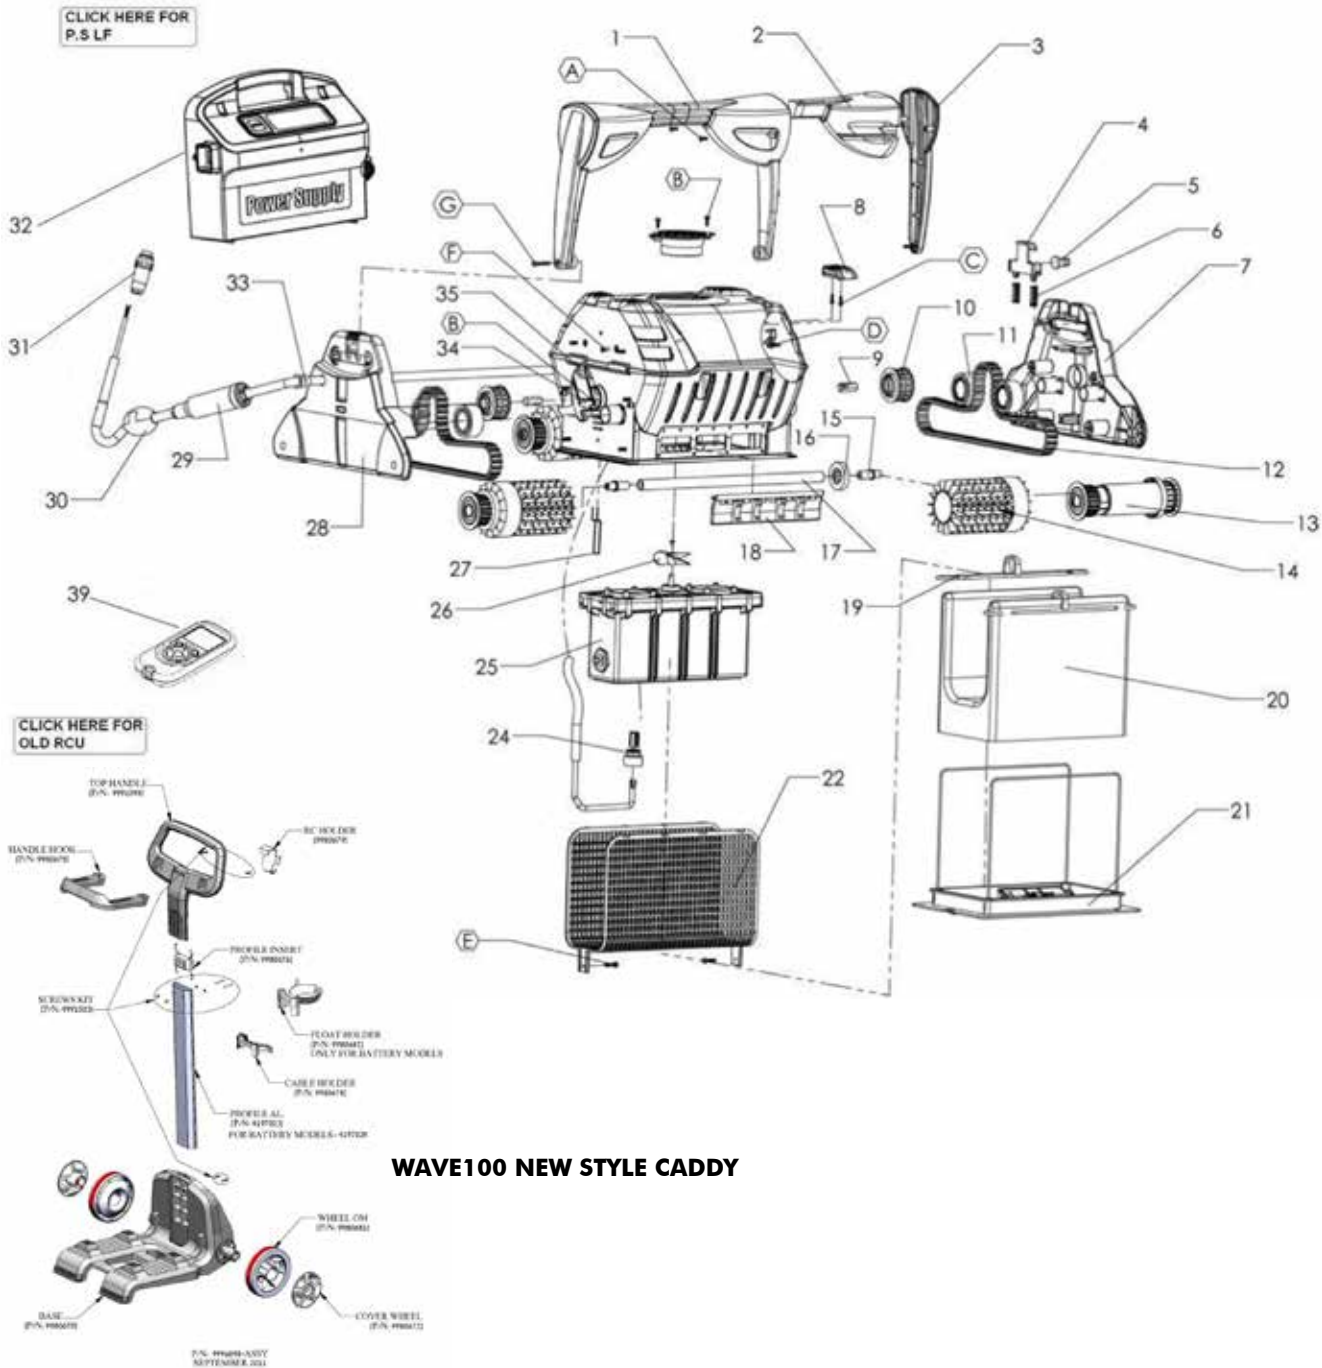

WAVE 100

Commercial Aquatics is a factory authorized Warranty and Repair Centre for Hayward and Maytronics Commercial Robotic Pool Cleaners and to facilitate repairs and minimize down times substantial parts inventories are maintained.