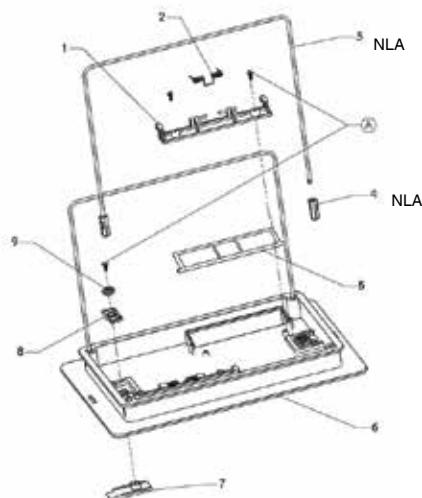

DOLPHIN PARTS LIST

Dolphin (3001) DC Diagnostic Parts List

Part	Dia. #	Description	Price
1353510		Bridge Rectifier for PS	\$11.75
9985007	*	Track New Style - Yellow	\$39.99
1811404	18	Cable Connector	\$1.66
3865005	10	Hex Adaptor SS	\$14.86
3884997	28	Guide Wheel	\$30.00
3917031	6	Handle Clip Spring	\$0.87
5000009	26	Amphenol Plug	\$36.00
6203703	16	Filter Screen	\$19.50
6101303	12	PVC Brush 3001 - red	\$21.00
9995430	14	Filter Bag	\$84.50
9981430	13	Filter Bag Clip	\$3.85
9985046	27	Track - old style	\$47.50
9985280	5	Non Return flap (for outer casing)	\$5.25
9985061	7	Handle Latch	\$3.78
9985065	8	Handle Arm Slide	\$1.29
3884073		Wheel tube bearing- New	\$28.00
9991279	18	Cable Connector Assembly - 3 pin	\$9.87
9995053	23	Side Plate - yellow with cable fitting	\$30.35
9985081	9	Side plate - no hole or fittings for cable	\$30.80
9995075	2	Impellor Tube - red	\$13.50
9995188	1	Outer Casing Yellow/Red	\$181.00
9995269	20	Impeller (Screw on top)	\$14.00
3883645	31	Drive Pulley - New - TT	\$35.00
9995678	32	Power supply	\$375.00
598412LF		Power supply cord 115v	\$25.00
GMA5		Power Supply Fuse	\$4.95
9995685	4	Handle Red & Yellow	\$48.00
9995741	3	Handle Float - yellow	\$17.75
9995359	19	3001 Diag Motor Unit	\$449.00
9995802		Cable Assembly with swivel 30M	\$449.00

Dolphin Bottom Lid-new style-spring loaded inlet flaps

Part #	Description	Price
9995550	Bottom lid assembly	\$49.00
9995892	Parts Kit for bottom lid	\$18.90

Caddy Cart Parts:

Part	Description	Price
9996098	33 Caddy Cart -complete	\$191.75
6101900	Handle for Caddy # 1	\$41.75
9996079	Wheel Assembly for Caddy #5	\$35.00
9986055	Hook for caddy # 2	\$14.00
9991098	Caddy Handle, New Style	\$45.00