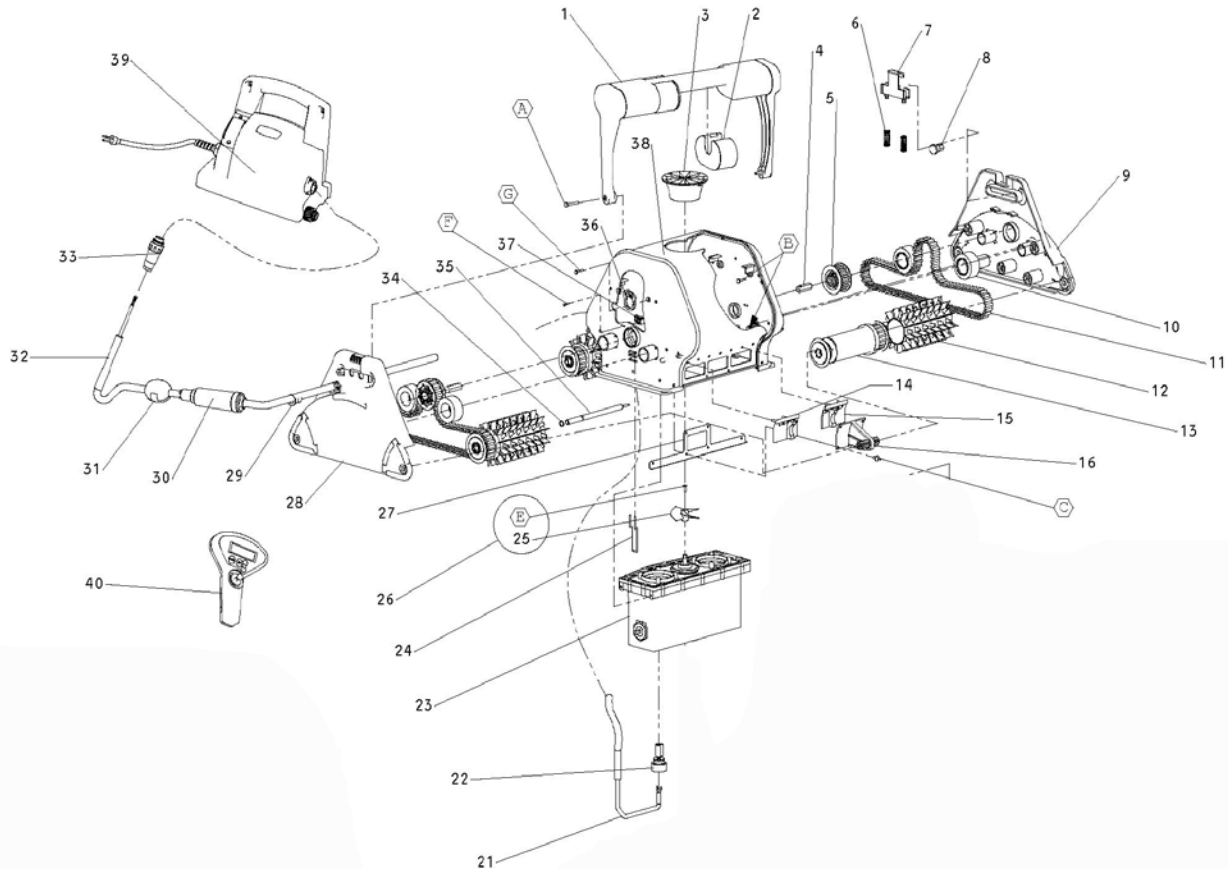

DOLPHIN DYNAMIC PRO X (3002)