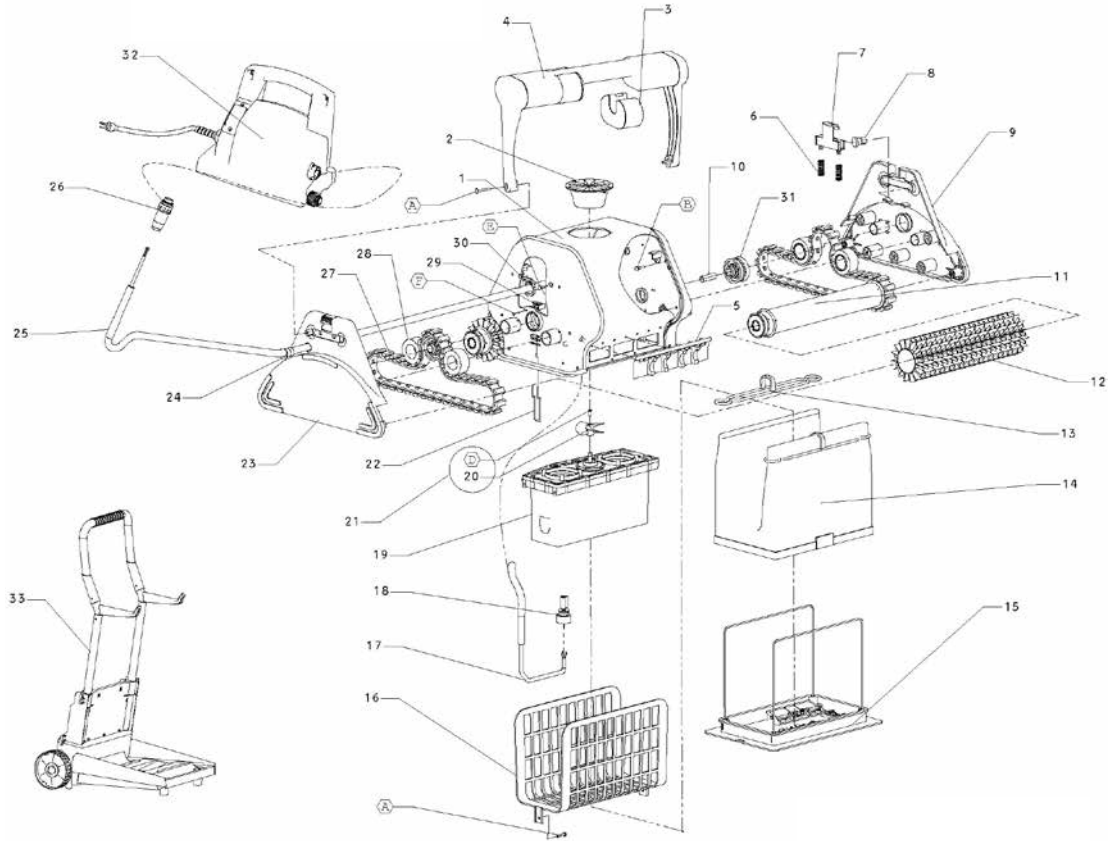

4 MAINTENANCE & CLEANING EQUIPMENT

DOLPHIN DC DIAGNOSTIC (3001) & HD