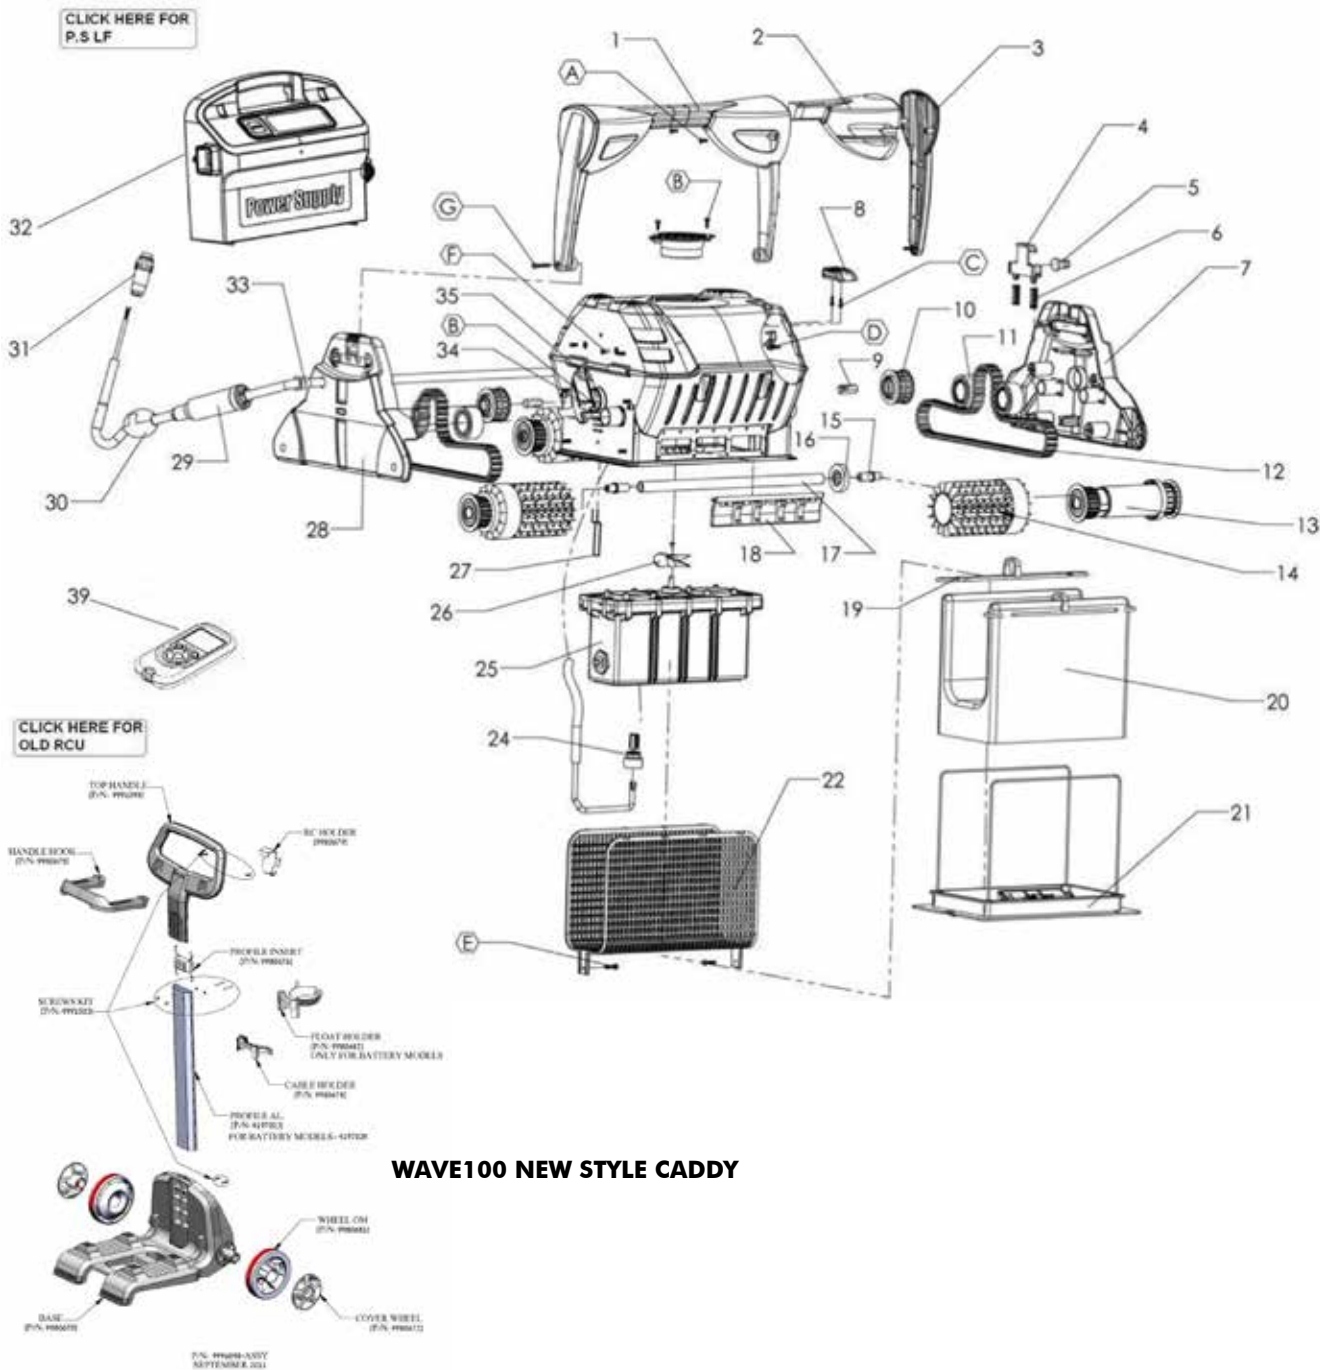

WAVE 100

Commercial Aquatics is a factory authorized Warranty and Repair Centre for Aqua Products, Hayward and Maytronics Commercial Robotic Pool Cleaners and to facilitate repairs and minimize down times substantial parts inventories are maintained.